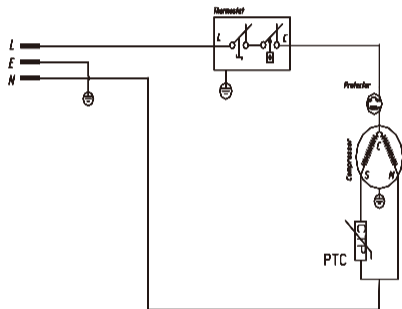

PRIMO

Freezer

MODEL:PR142DV

RATED VOLTAGE:	220-240V~
RATED FREQUENCY:	50Hz
RATED CURRENT:	0.6A
REFRIGERANT,AMOUNT:	R600a,34g
TOTAL VOLUME:	60L
FOUR-STAR COMPARTMENT VOLUME:	60L
CLIMATE CLASS:	N/ST
ANNUAL ENERGY CONSUMPTION AE:	156kWh/a
ENERGY CONSUMPTION E16:	0.255kWh/24h
ENERGY CONSUMPTION E32:	0.515kWh/24h
FREEZING CAPACITY:	6kg/24h
TEMPERATURE RISE TIME:	9h
ELECTRIC SHOCK PROTECTION:	I
INSULATION BLOWING GAS:	Cyclopentane

ELECTRIC DIAGRAM

PO:1772

Date of Production: WWYY

MADE IN P.R.C

Linea 2000 BV - Dompel 9 - 2200
Herentals - Belgium