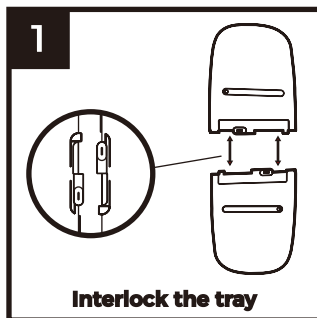

Alecto

BC-70

3 x AAA Battery

Installation

Interlock the tray

Place the tray in the base

Lock the tray by turning the tabs

Specifications

Power Supply: 3x 1,5 Volt size AAA
Battery lifetime: > 1 year
Maximum load: 150 KG / 330lbs
Gradation: 10 grams / 0.35 oz
Work temperature: 10 - 40 °C

Service

www.alecto.nl
service@alecto.nl

Commaxx B.V. Wiebachstraat 37,
6466 NG Kerkrade, The Netherlands