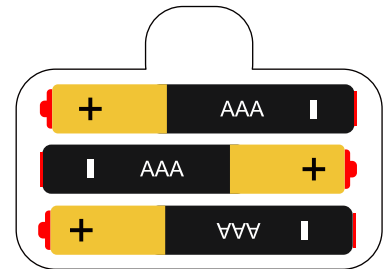

Alecto

BC-70

3 x AAA Battery

Installation

Interlock the tray

Place the tray in the base

Lock the tray by turning the tabs

Specifications

Power Supply: 3x 1,5 Volt size AAA
Battery lifetime: > 1 year
Maximum load: 150 KG / 330lbs
Gradation: 10 grams / 0.35 oz
Work temperature: 10 - 40 °C

Service

www.alecto.nl
service@alecto.nl

Commaxx B.V. Wiebachstraat 37,
6466 NG Kerkrade, The Netherlands