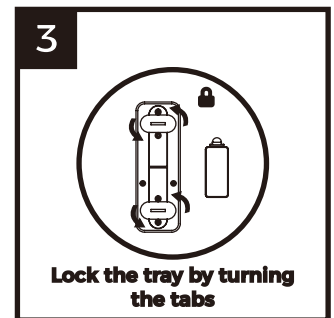

Alecto

BC-70

3 x AAA Battery

Installation

Interlock the tray

Place the tray in the base

Lock the tray by turning the tabs

Specifications

Power Supply: 3x 1,5 Volt size AAA
Battery lifetime: > 1 year
Maximum load: 150 KG / 330lbs
Gradation: 10 grams / 0.35 oz
Work temperature: 10 - 40 °C

Service

www.alecto.nl
service@alecto.nl

Commaxx B.V. Wiebachstraat 37,
6466 NG Kerkrade, The Netherlands