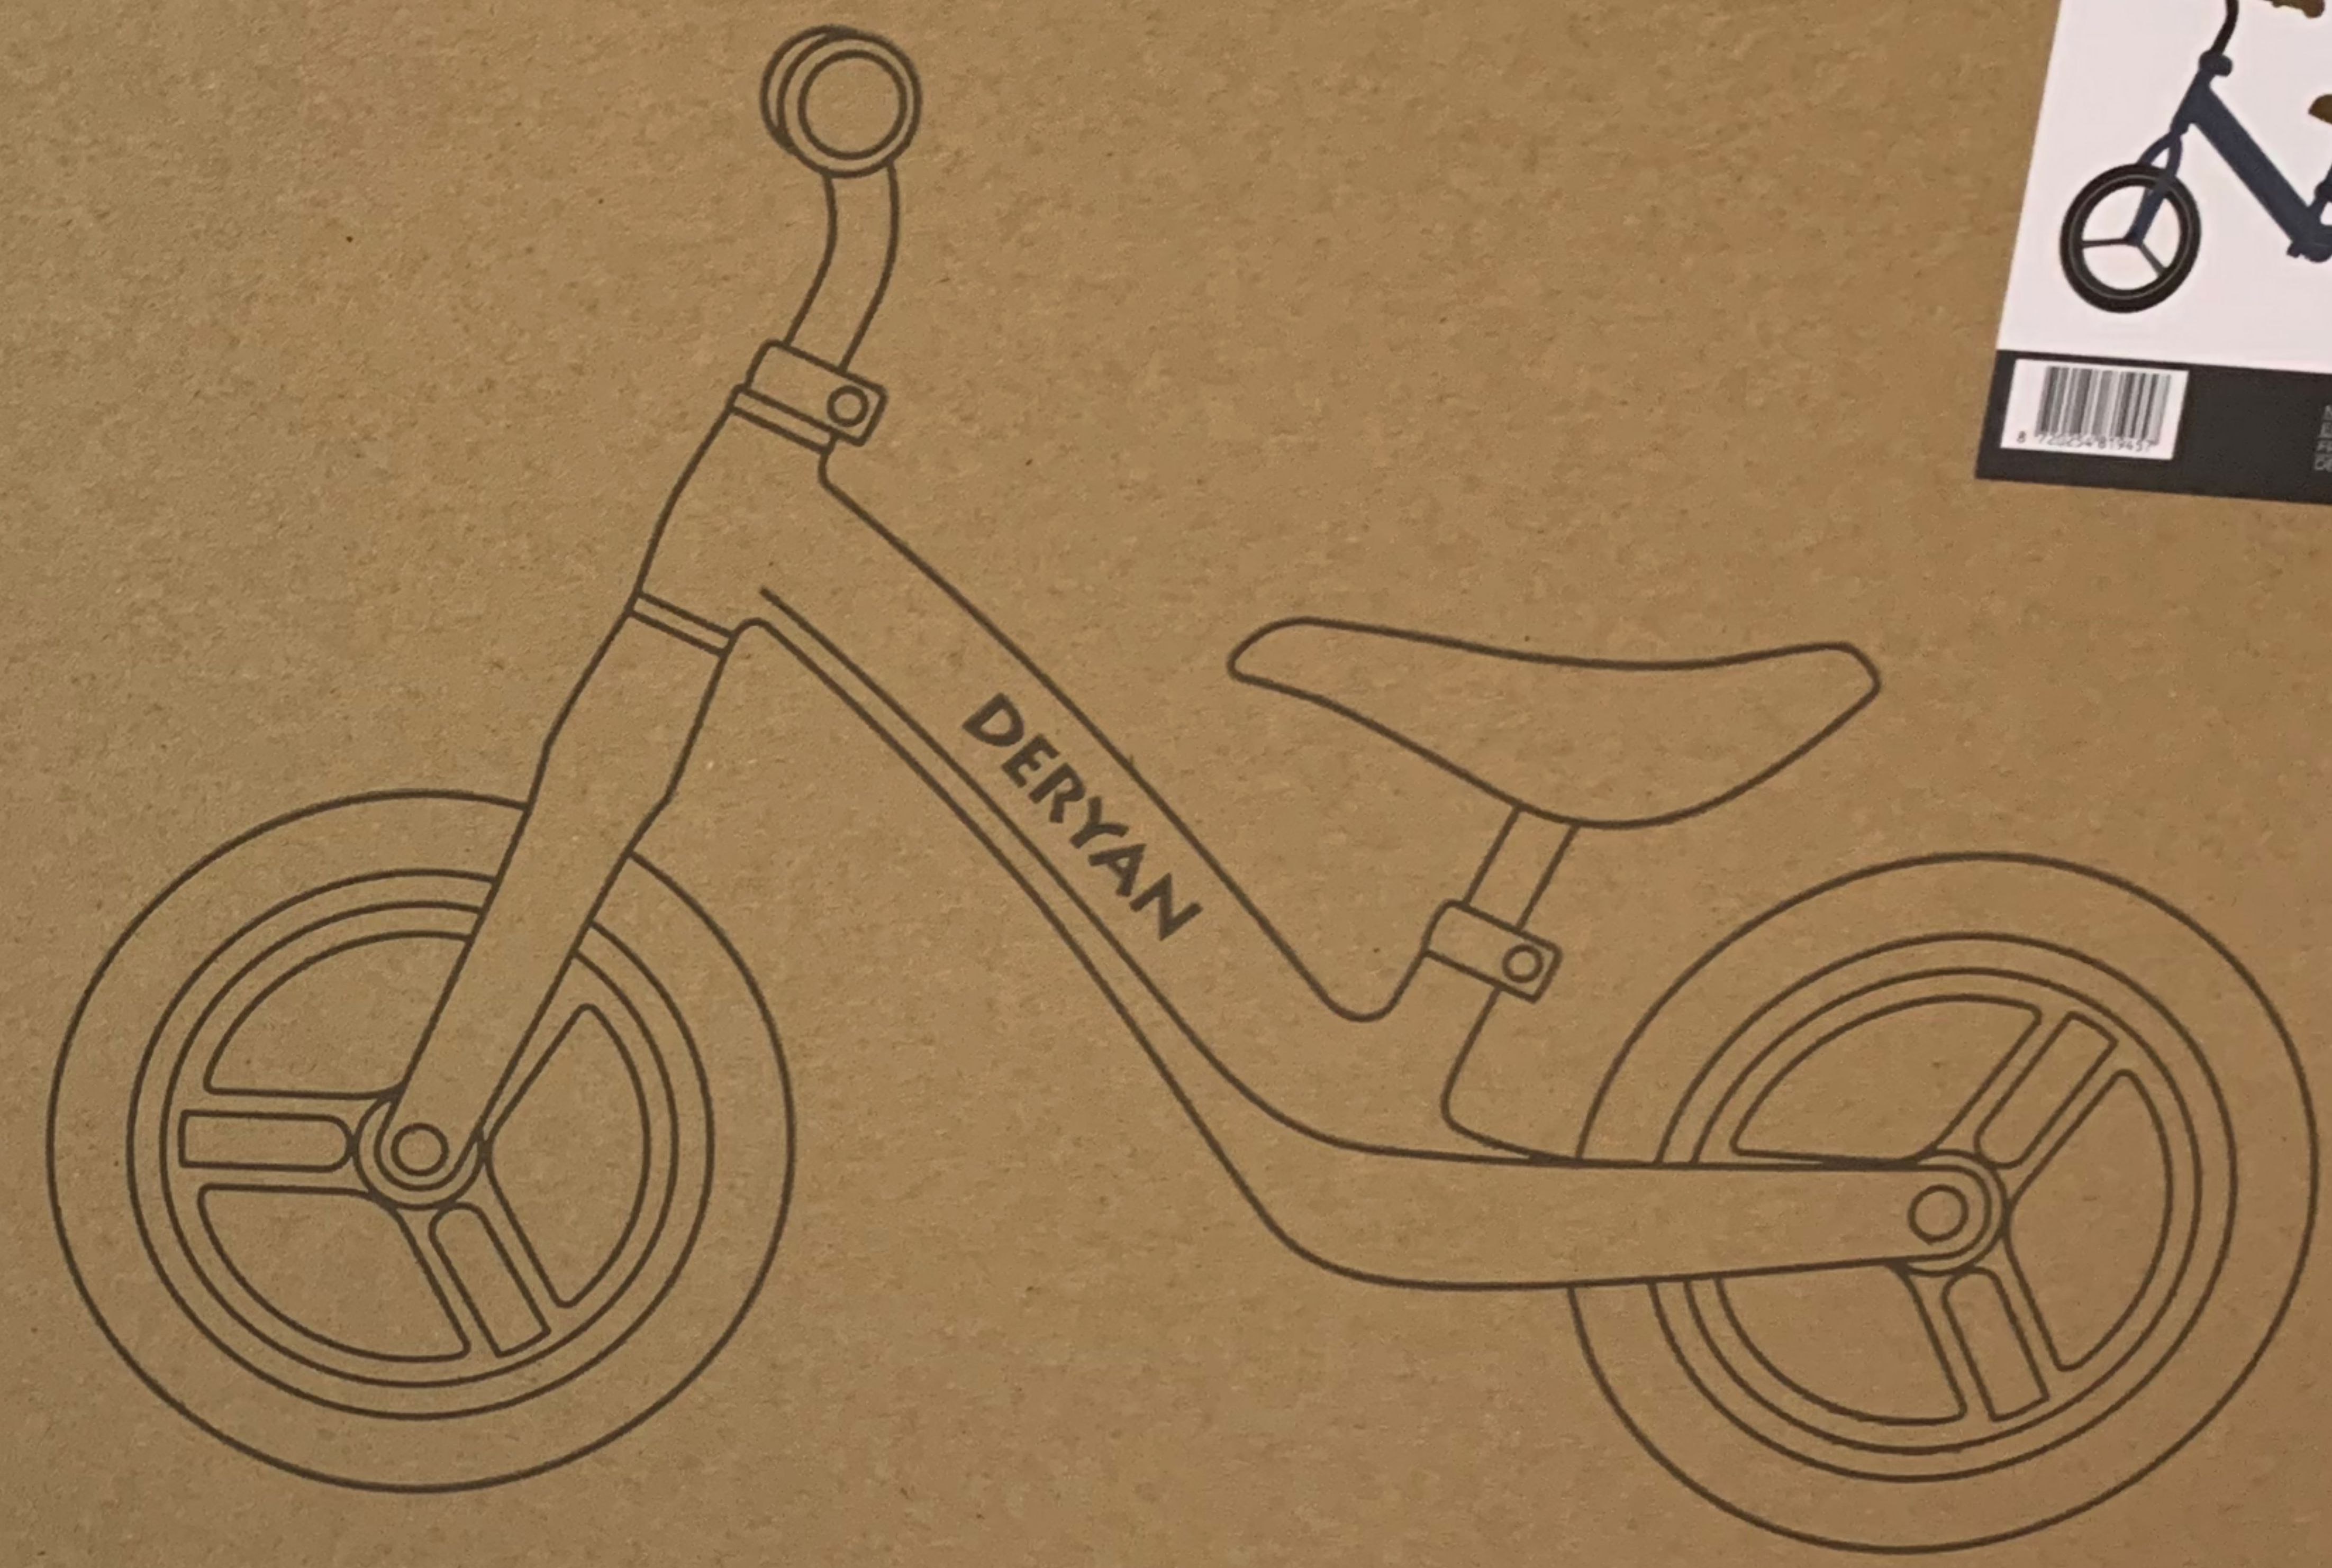

DEL: SANDY
1
: 18.7
: 16.2
96x50x33.5 CM
PC
KG
KG
COLOR:
☒ BLACK
☐ CREAM
☐ PURPLE

DERYAN
SANDY

DERYAN B.V.
Marithaime 8
6662 WD Elst
The Netherlands
MADE IN CHINA

DERYAN
SANDY

DERYAN
BALANCE BIKE

Balance

Intelligence

Practice

CE