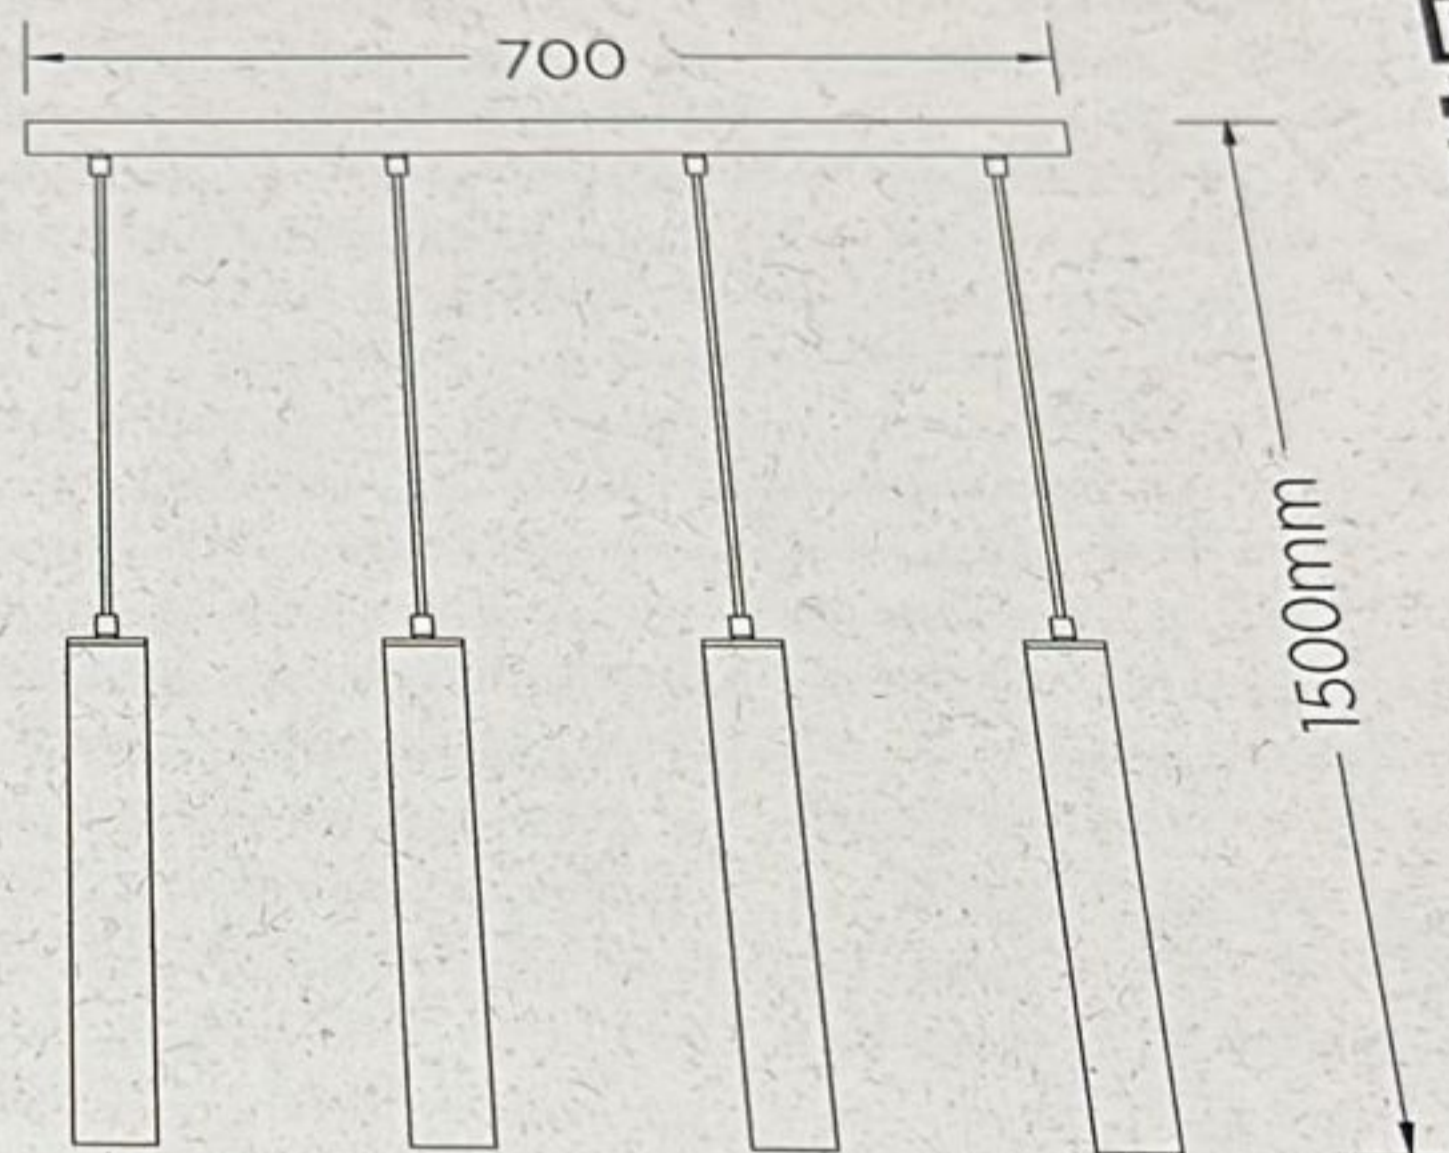

[trio-lighting.com/
313400407](http://trio-lighting.com/313400407)