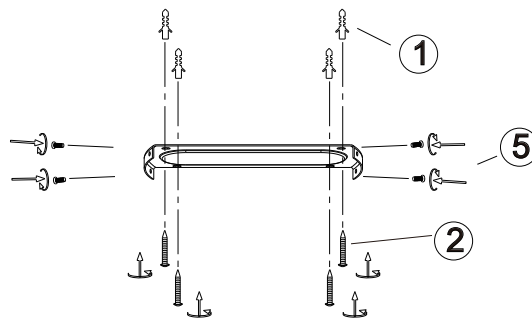

INSTRUCTION MANUAL

Clima CL Black 103506

Ceiling Fan lamp
incl. LED QL7001008
3x1450lm Module
2000lm Lamp
3x13.5W LED Module
40W Lamp
220-240V~50Hz
3000-6500-4000K
CRI > 80
30000 h
15000 ON/OFF

Overall Sizes: