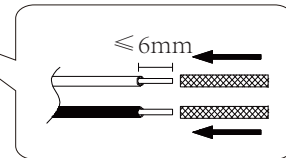

INSTRUCTION MANUAL

Clima CL Black 103506

Ceiling Fan lamp
incl. LED QL7001008
3x1450lm Module
2000lm Lamp
3x13.5W LED Module
40W Lamp
220-240V~50Hz
3000-6500-4000K
CRI > 80
30000 h
15000 ON/OFF

Overall Sizes: