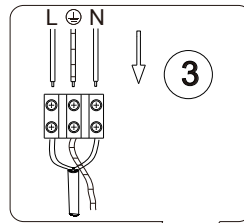

INSTRUCTION MANUAL

Clima CL Black 103506

Ceiling Fan lamp
incl. LED QL7001008
3x1450lm Module
2000lm Lamp
3x13.5W LED Module
40W Lamp
220-240V~50Hz
3000-6500-4000K
CRI > 80
30000 h
15000 ON/OFF

Overall Sizes: