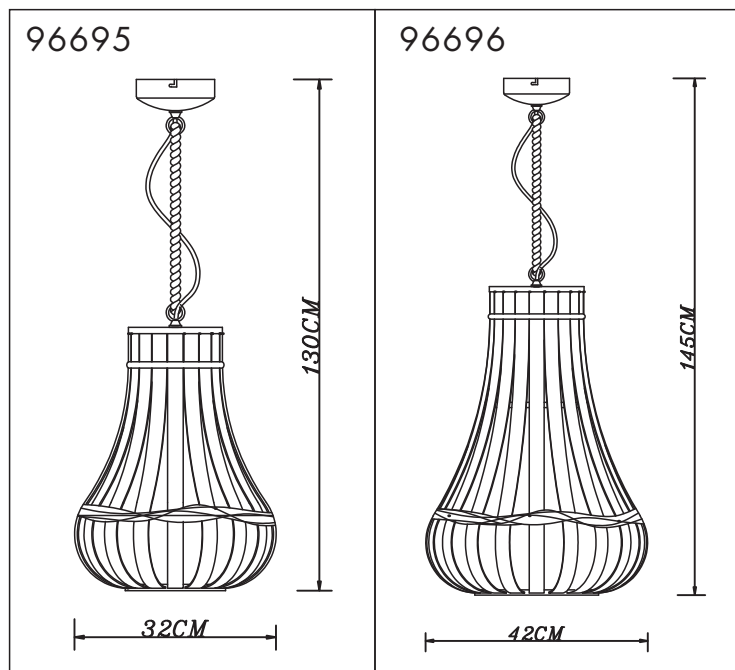

INSTRUCTION MANUAL

Excalibur HL Rope

Overall size:

  **STEP:6**
NOT INCLUDED

FittinQ B.V.

Smaragdweg 52, 5527 LB Hapert, The Netherlands
www.qazqa.nl

QAZQA