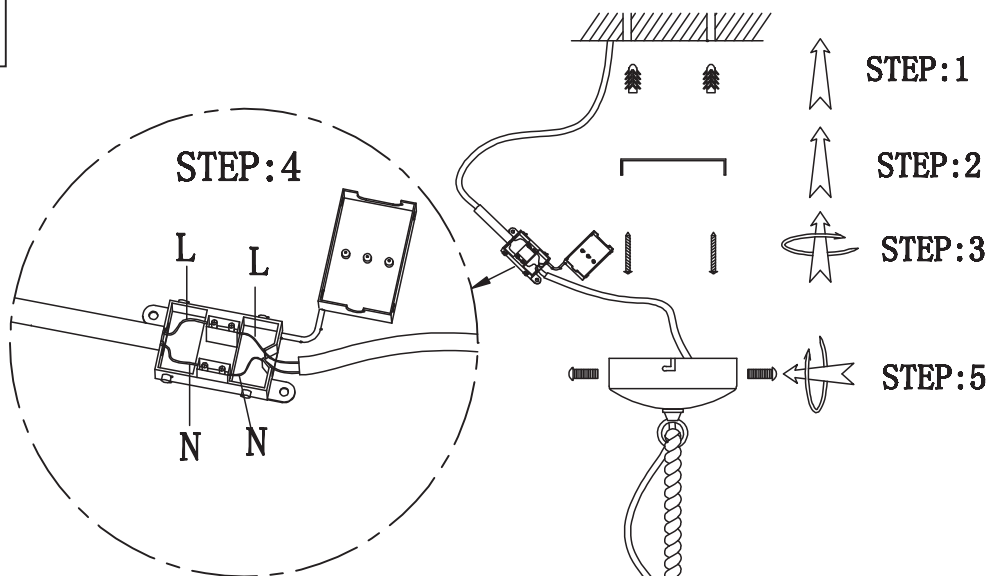

INSTRUCTION MANUAL

Excalibur HL Rope

Overall size:

  **STEP:6**
NOT INCLUDED

FittinQ B.V.

Smaragdweg 52, 5527 LB Hapert, The Netherlands
www.qazqa.nl

QAZQA