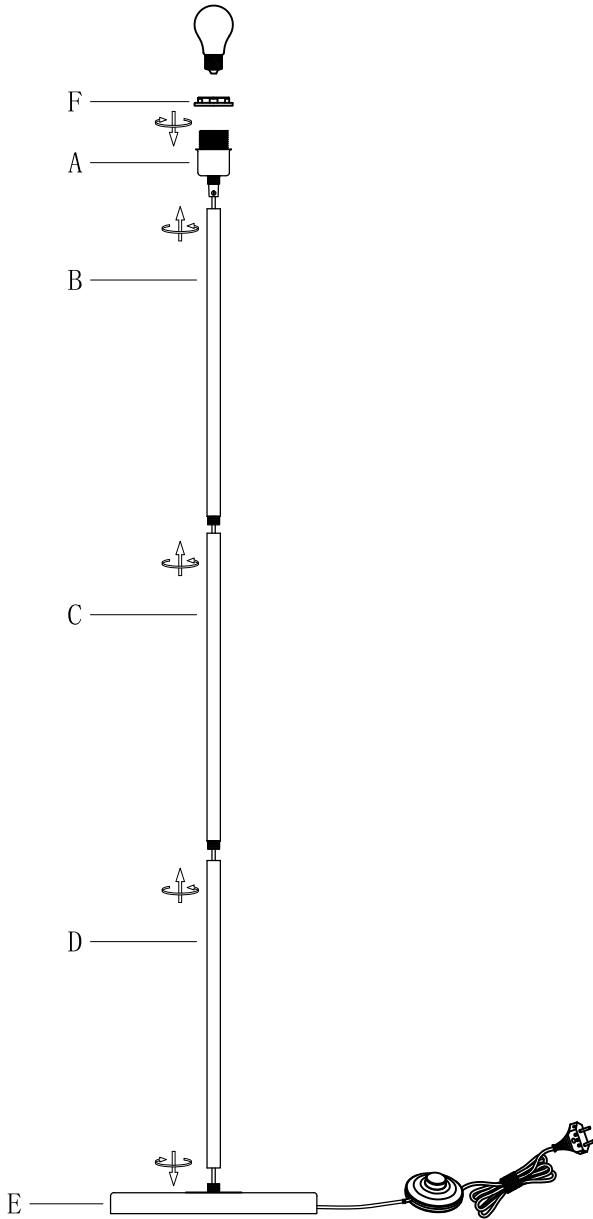

# INSTRUCTION MANUAL

Kaso FL Brass  
93709

Overall Sizes: