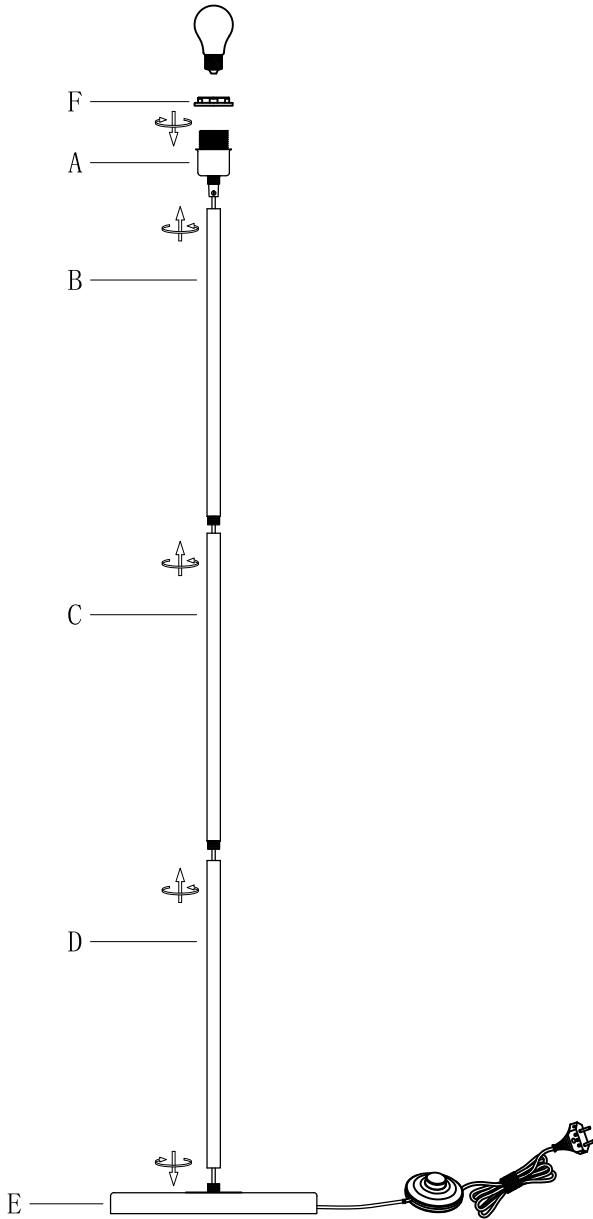

INSTRUCTION MANUAL

Kaso FL Brass
93709

Overall Sizes: