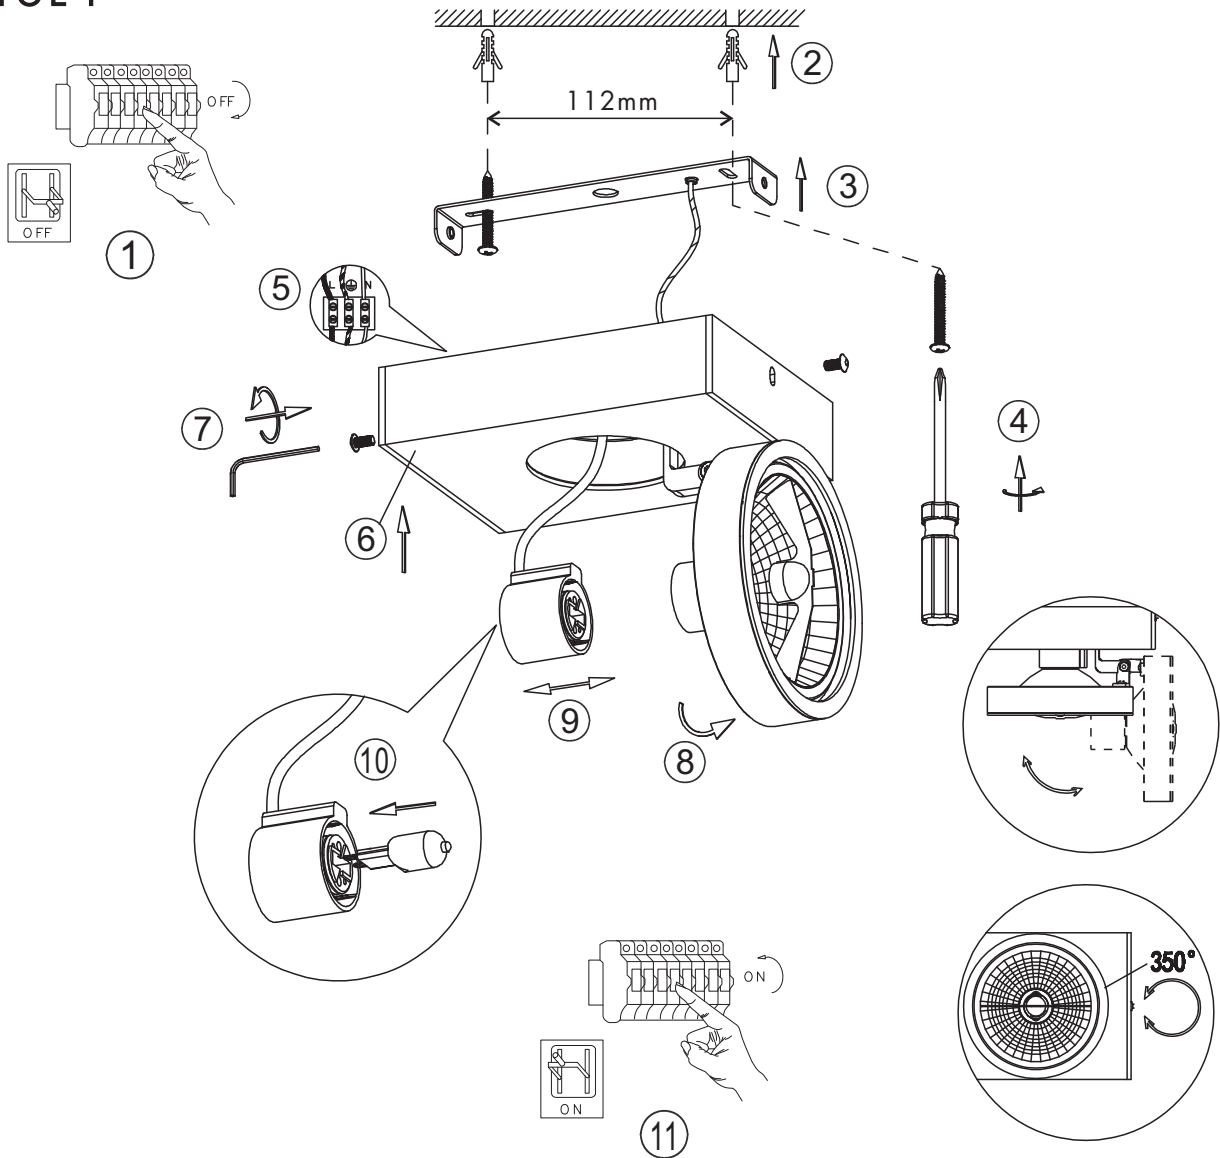

INSTRUCTION MANUAL

GaSL 1

Warning:

1. the lamp suitability for use "indoors", the related ambient temperature is 25 °C.
2. If the external flexible cable or cord of this luminaire is damaged, it shall be exclusively replaced by the manufacturer or his service agent or a similar qualified person in order to avoid a hazard.
3. The lamp shall be installed at a height of 2.5 meters or more.