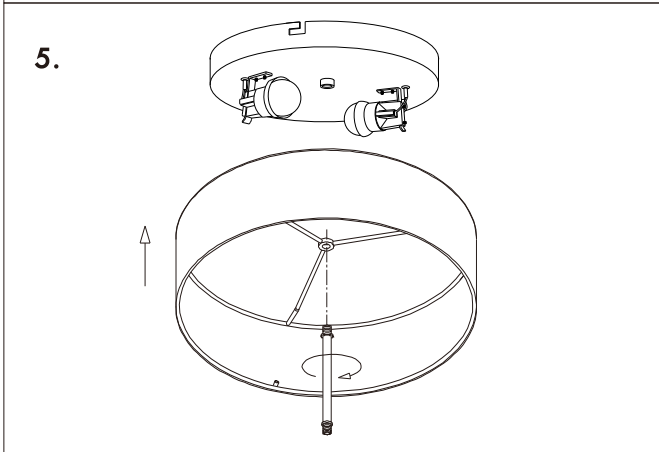

INSTRUCTION MANUAL

Drum CL 30 Jute / Drum CL 50 Jute / Drum CL 70 Jute

Drum CL 30 Jute

Ceiling plate: 2xE27

Overall size:

15cm

30cm

Drum CL 50 Jute

Ceiling plate: 4xE27

Overall size:

15cm

50cm

Drum CL 70 Jute

Ceiling plate: 6xE27

Overall size:

16cm

70cm