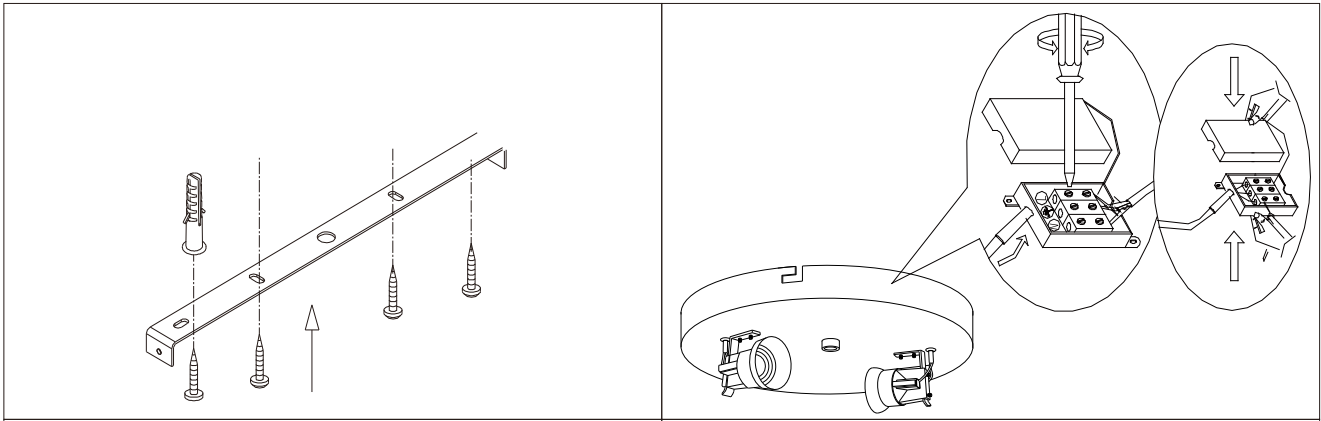

INSTRUCTION MANUAL

Drum CL 30 Jute / Drum CL 50 Jute / Drum CL 70 Jute

Drum CL 30 Jute

Ceiling plate: 2xE27

Overall size:

15cm

30cm

Drum CL 50 Jute

Ceiling plate: 4xE27

Overall size:

15cm

50cm

Drum CL 70 Jute

Ceiling plate: 6xE27

Overall size:

16cm

70cm