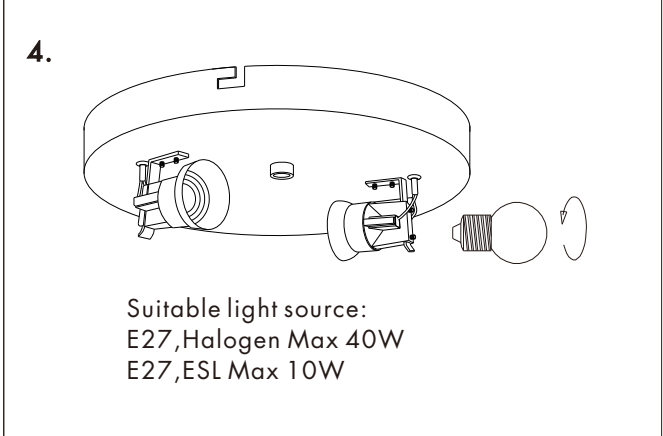

INSTRUCTION MANUAL

Drum CL 30 Jute / Drum CL 50 Jute / Drum CL 70 Jute

Drum CL 30 Jute

Ceiling plate: 2xE27

Overall size:

15cm

30cm

Drum CL 50 Jute

Ceiling plate: 4xE27

Overall size:

15cm

50cm

Drum CL 70 Jute

Ceiling plate: 6xE27

Overall size:

16cm

70cm