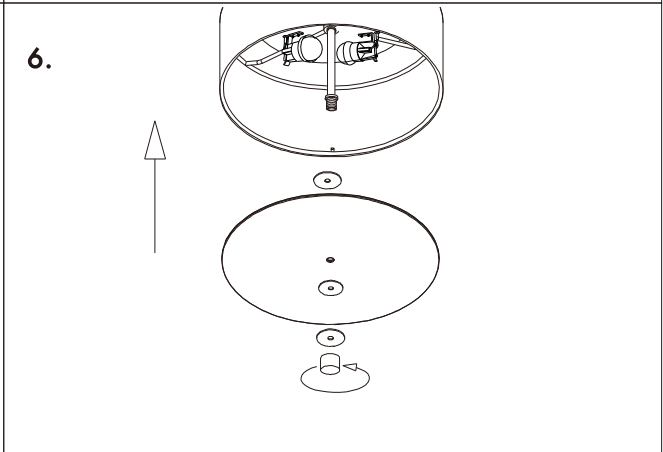

INSTRUCTION MANUAL

Drum CL 30 Jute / Drum CL 50 Jute / Drum CL 70 Jute

Drum CL 30 Jute

Ceiling plate: 2xE27

Overall size:

15cm

30cm

Drum CL 50 Jute

Ceiling plate: 4xE27

Overall size:

15cm

50cm

Drum CL 70 Jute

Ceiling plate: 6xE27

Overall size:

16cm

70cm