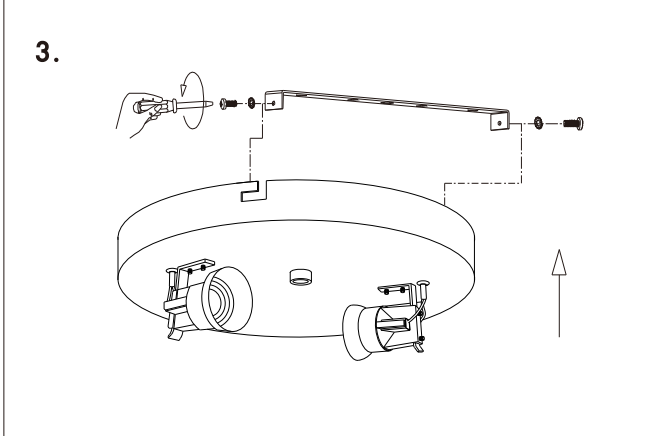

INSTRUCTION MANUAL

Drum CL 30 Jute / Drum CL 50 Jute / Drum CL 70 Jute

Drum CL 30 Jute

Ceiling plate: 2xE27

Overall size:

15cm

30cm

Drum CL 50 Jute

Ceiling plate: 4xE27

Overall size:

15cm

50cm

Drum CL 70 Jute

Ceiling plate: 6xE27

Overall size:

16cm

70cm