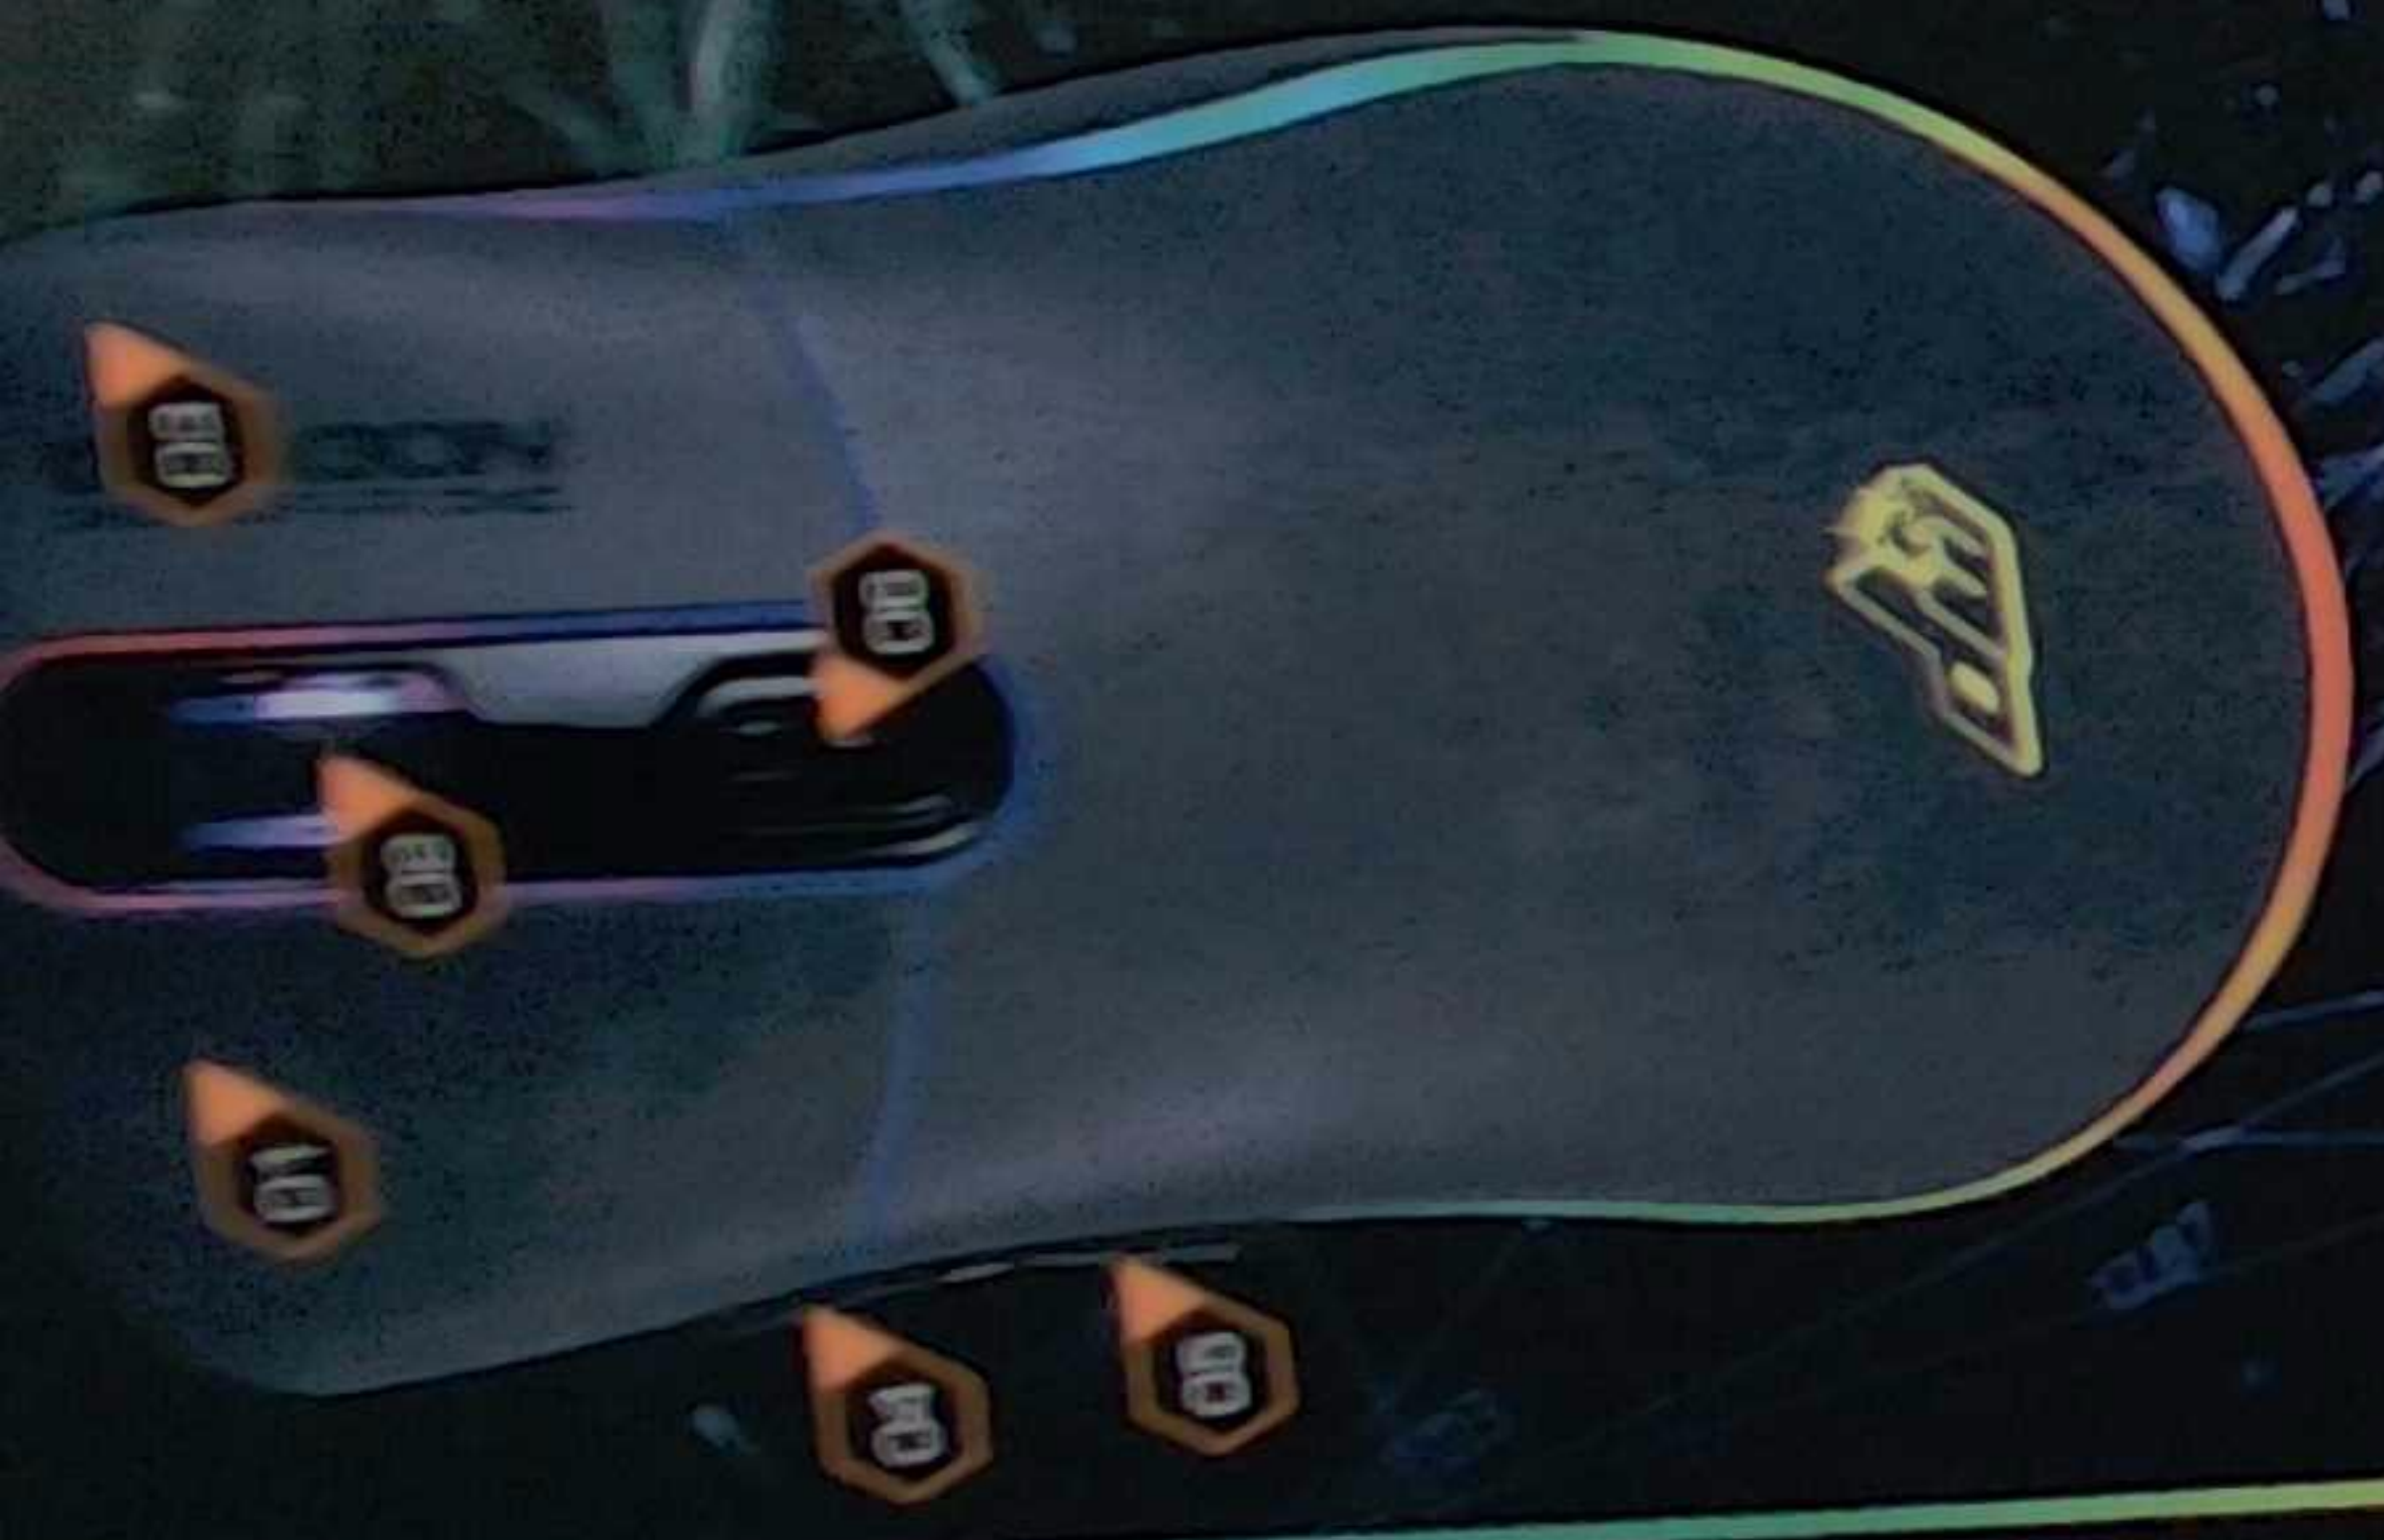

- 1 Right Click
- 2 Forward
- 3 Backward
- 4 Sensitivity Stage Change

MOUSE WHEEL OPTIONS

- 5 Scroll Up
- 6 Scroll Down

BOTTOM OF THE MOUSE

- 7 Lighting ON/OFF

**Tailor Make Program
Macro Keys Function**

Eco CE FC
 RoHS COMPLIANT R38873
 Certificates available at WWW.DRAGONWAR.EU/CE