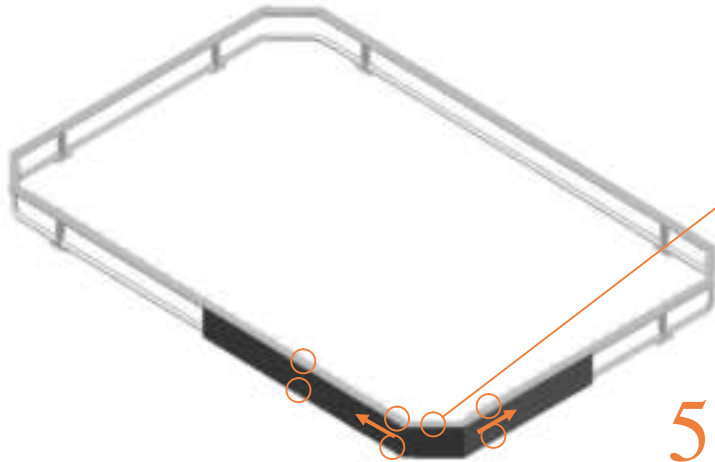

Model-238-FL APPROX 380x255cm			
	Quantity	Part number	
Jumping mat	1	TEPL-238-FL-222	
Galvanized spring L=215mm Ø3.2mm	90	TEPL-200-211/A	
Galvanized spring L=175mm Ø3.2mm	4	TEPL-200-211/C	
Safety pad	1	TEPL-238-FL-333-green or AVGR-238-FL-333-grey or AVBL-238-FL-333-BLACK	
Fastener for safety pad	20	TEPL-ELAS-B	
I-tube	2	TEPL-238-FL-802 / A	
I-tube	2	TEPL-238-FL-802 / B	
C-tube	2	TEPL-238-FL-113	
K-tube	2	TEPL-238-FL-114	
Tool for spring	1	TOOL-SPRING	
Screw	16	M8-16	
Plastic plate	4	238-FL-121	

Model-238-FL APPROX 380x255cm			
	Quantity	Part number	
L-tube	4	TEPL-238-FL-802	
I-tube	8	TEPL-238-FL-115	
Measuring rod L=220mm	1	MEASRING ROD / A	
Measuring rod L=800mm	1	MEASRING ROD / B	
Parker screw	36	M4x16	
Fastener for safety pad	20	TEPL-ELAS-D	
Users Manual	1	208010101	
Warning Card	1	208040101	
Tie rip for warning card	1	209010102	
Safety manual	1	208010301	

2.

3.

4.

5.

6.

7.

8.

9.