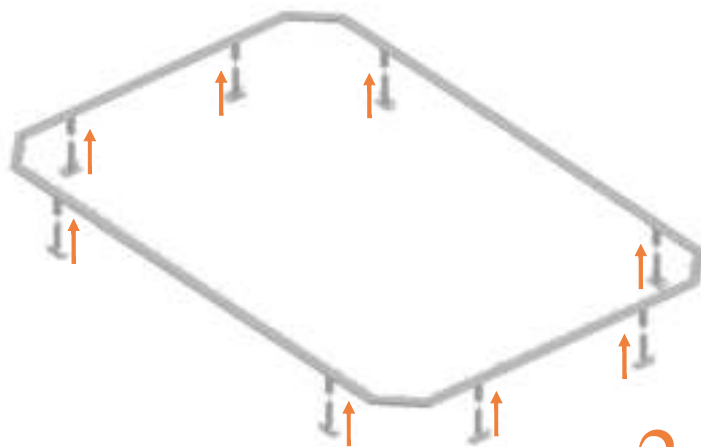

Model 223-FL / Model 234-FL
Model 238-FL

Avyna

Rectangular Trampolines

Assembly manual

Model 223-FL / Model 234-FL / Model 238-FL

Model-223-FL APPROX 305x225cm			
Quantity	Part number		
Jumping mat	1	TEPL-223-FL-222	
Galvanized spring L=175mm Ø3.2mm	74	TEPL-200-211/C	
Galvanized spring L=140mm Ø3.2mm	4	TEPL-200-211/E	
Safety pad	1	TEPL-223-FL-333-green or AVGR-223-FL-333-grey or AVBL-223-FL-333-black	
Fastener for safety pad	20	TEPL-ELAS-B	
I-tube	2	TEPL-223-FL-802 / A	
I-tube	2	TEPL-223-FL-802 / B	
C-tube	2	TEPL-223-FL-113	
K-tube	2	TEPL-223-FL-114	
Tool for spring	1	TOOL-SPRING	
Screw M8	16	M8-16	
Plastic plate	4	223-FL-121	

Model-223-FL APPROX 305x225cm			
Quantity	Part number		
L-tube	4	TEPL-223-FL-802	
I-tube	8	TEPL-223-FL-115	
Measuring rod L=220mm	1	MEASRING ROD / A	
Measuring rod L=600mm	1	MEASRING ROD / B	
Parker screw	36	M4x16	
Fastener for safety pad	20	TEPL-ELAS-D	
Users Manual	1	208010101	
Warning Card	1	208040101	
Tie rip for warning card	1	209010102	
Safety manual	1	208010301	

Model-234-FL APPROX 340x240cm			
Quantity	Part number		
L-tube	4	TEPL-234-FL-802	
I-tube	8	TEPL-234-FL-115	
Measuring rod L=220mm	1	MEASRING ROD / A	
Measuring rod l=800mm	1	MEASRING ROD / B	
Parker screw M4	36	M4x16	
Fastener for safety pad	20	TEPL-ELAS-D	
Users Manual	1	208010101	
Warning Card	1	208040101	
Tie rip for warning card	1	209010102	
Safety manual	1	208010301	

Model-238-FL APPROX 380x255cm			
	Quantity	Part number	
L-tube	4	TEPL-238-FL-802	
I-tube	8	TEPL-238-FL-115	
Measuring rod L=220mm	1	MEASRING ROD / A	
Measuring rod L=800mm	1	MEASRING ROD / B	
Parker screw	36	M4x16	
Fastener for safety pad	20	TEPL-ELAS-D	
Users Manual	1	208010101	
Warning Card	1	208040101	
Tie rip for warning card	1	209010102	
Safety manual	1	208010301	