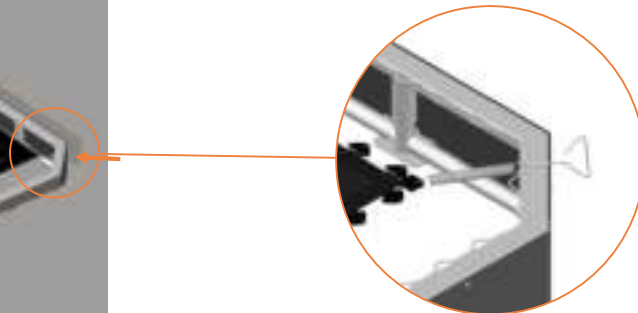

10.

11.

12.

223- FL : Max.20cm
234-FL / 238-FL: Max.25cm

223- FL : Min.60cm
234-FL / 238-FL: Min.80cm

13.

14.

223-FL : 4x spring 140mm
234-FL / 238-FL : 4x spring 175mm

17.

TEPL-ELAS-B

TEPL-ELAS-B

TEPL-ELAS-D

18.

Model 223-FL / Model 234-FL / Model 238-FL

		Model-223-FL APPROX 305x225cm		Model-234-FL APPROX 340x240cm		Model-238-FL APPROX 380x255cm	
		Quantity	Part number	Quantity	Part number	Quantity	Part number
Pole with sleeve for safety net		8	AVBL-223-FL-802 A	8	AVBL-234-FL-802 A	8	AVBL-238-FL-802 A
Pole for safety net		8	AVBL-223-FL-802 B	8	AVBL-234-FL-802 B	8	AVBL-238-FL-802 B
Clamp		8	CLAMP-TOOL-SN 223-FL	8	CLAMP-TOOL-SN 234-FL	8	CLAMP-TOOL-SN 238-FL
Screw M6x30		8	M6x30	8	M6x30	8	M6x30
Safety net		1	ANBL-223-FL	1	ANBL-234-FL	1	ANBL-238-FL
Straps for safety net		20	TEPL-BAND 16x short: 1,0m 4x long: 1,5m	20	TEPL-BAND 16x short: 1,0m 4x long: 1,5m	20	TEPL-BAND 16x short: 1,0m 4x long: 1,5m
Closure for safety net		2	TEPL-KNOOPJE	2	TEPL-KNOOPJE	2	TEPL-KNOOPJE
Fastening for safety net		10	TEPL-ELAS-C	10	TEPL-ELAS-C	10	TEPL-ELAS-C
Screw M8		16	M8-30	16	M8-30	16	M8-30
Allen key		2	ALLEN-KEY	2	ALLEN-KEY	2	ALLEN-KEY
Wrench		2	WRENCH	2	WRENCH	2	WRENCH