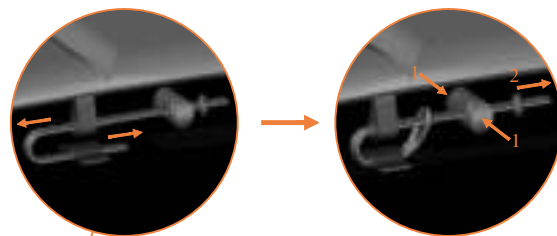

10.

11.

12.

223- FL : Max.20cm
234-FL / 238-FL: Max.25cm

223- FL : Min.60cm
234-FL / 238-FL: Min.80cm

13.

14.

223-FL : 4x spring 140mm
234-FL / 238-FL : 4x spring 175mm

17.

TEPL-ELAS-B

TEPL-ELAS-B

TEPL-ELAS-D

18.

Model 223-FL / Model 234-FL / Model 238-FL

		Model-223-FL APPROX 305x225cm		Model-234-FL APPROX 340x240cm		Model-238-FL APPROX 380x255cm	
		Quantity	Part number	Quantity	Part number	Quantity	Part number
Pole with sleeve for safety net		8	AVBL-223-FL-802 A	8	AVBL-234-FL-802 A	8	AVBL-238-FL-802 A
Pole for safety net		8	AVBL-223-FL-802 B	8	AVBL-234-FL-802 B	8	AVBL-238-FL-802 B
Clamp		8	CLAMP-TOOL-SN 223-FL	8	CLAMP-TOOL-SN 234-FL	8	CLAMP-TOOL-SN 238-FL
Screw M6x30		8	M6x30	8	M6x30	8	M6x30
Safety net		1	ANBL-223-FL	1	ANBL-234-FL	1	ANBL-238-FL
Straps for safety net		20	TEPL-BAND 16x short: 1,0m 4x long: 1,5m	20	TEPL-BAND 16x short: 1,0m 4x long: 1,5m	20	TEPL-BAND 16x short: 1,0m 4x long: 1,5m
Closure for safety net		2	TEPL-KNOOPJE	2	TEPL-KNOOPJE	2	TEPL-KNOOPJE
Fastening for safety net		10	TEPL-ELAS-C	10	TEPL-ELAS-C	10	TEPL-ELAS-C
Screw M8		16	M8-30	16	M8-30	16	M8-30
Allen key		2	ALLEN-KEY	2	ALLEN-KEY	2	ALLEN-KEY
Wrench		2	WRENCH	2	WRENCH	2	WRENCH