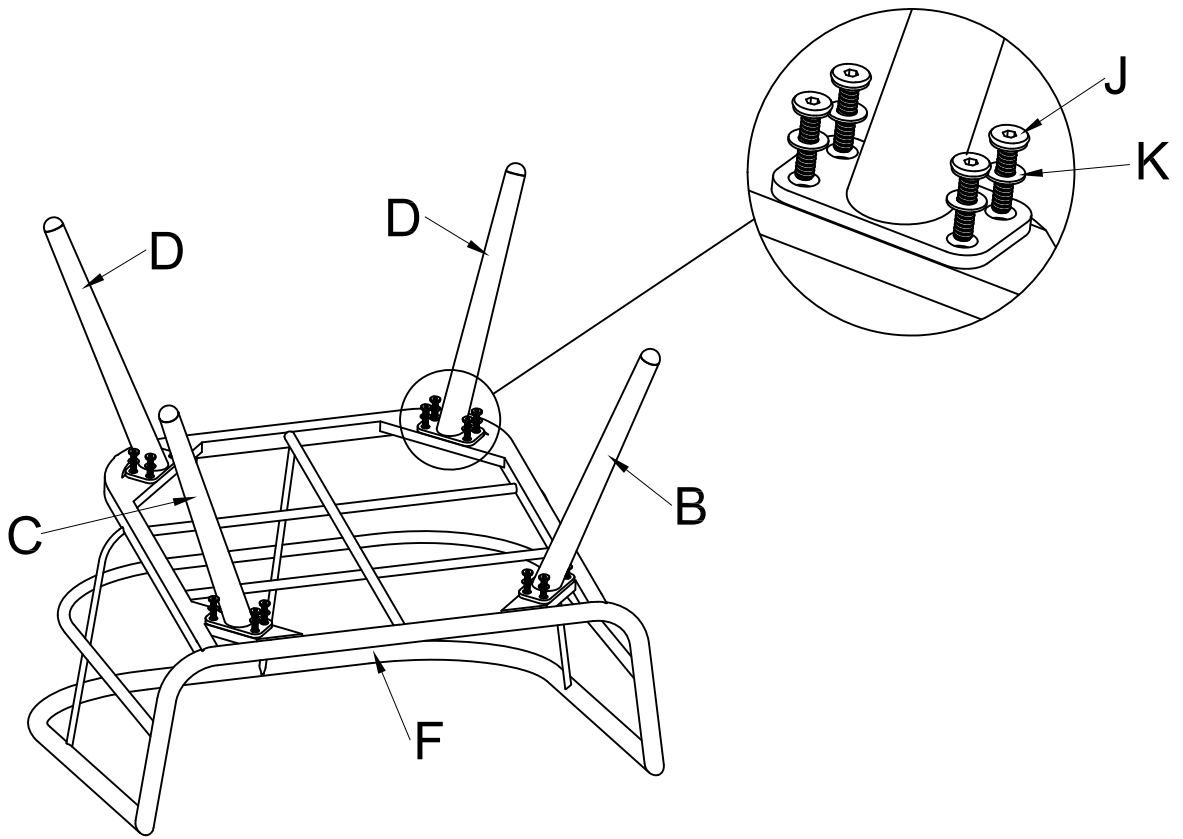

ASSEMBLING INSTRUCTION

LOUNGE SET 4-PCS (21620NF)

A		1pc
B		3pcs
C		3pcs
D		6pcs
E		4pcs
F		2pcs

G		1pc
H		1pc
J	 M6*18	60pcs
K	 Ø6mm	60pcs
L		1pc

Note: first screw all bolts in by hand, before tightening.

1

2

3

4