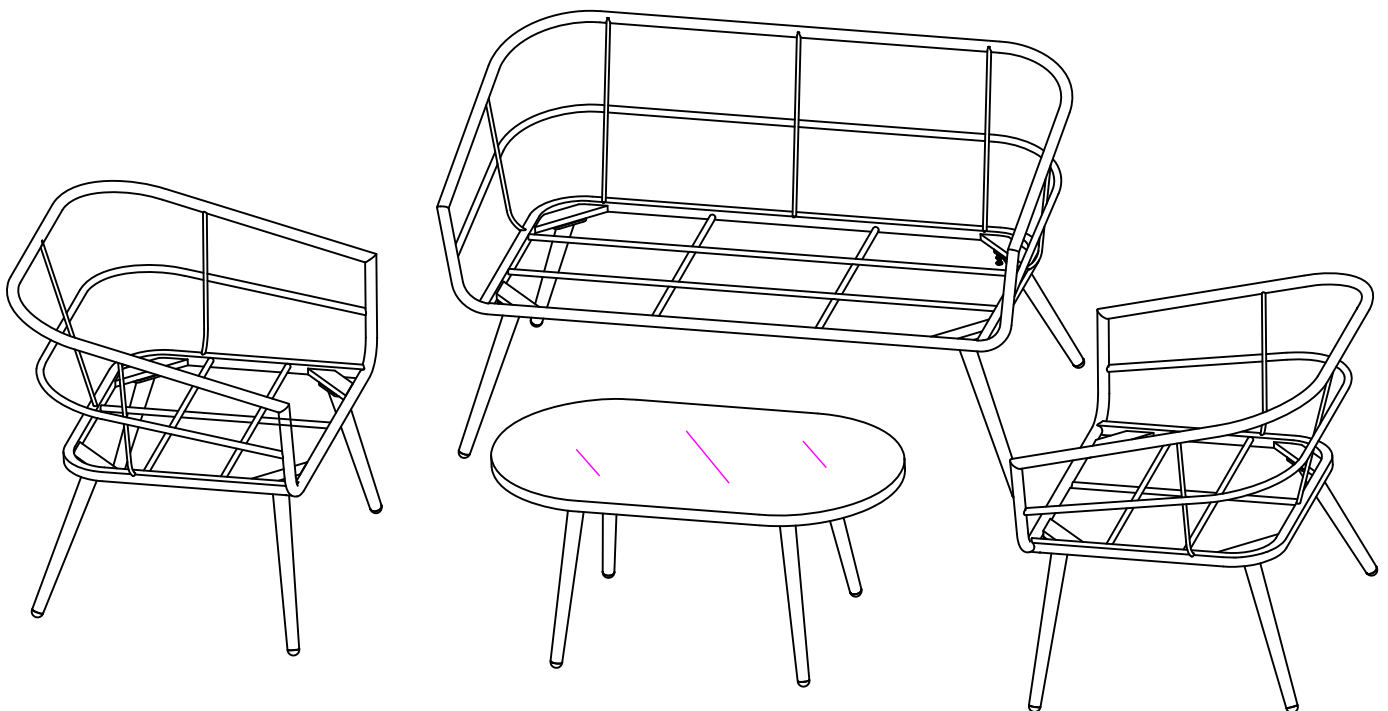

ASSEMBLING INSTRUCTION

LOUNGE SET 4-PCS (21620NF)

A		1pc
B		3pcs
C		3pcs
D		6pcs
E		4pcs
F		2pcs

G		1pc
H		1pc
J	 M6*18	60pcs
K	 Ø6mm	60pcs
L		1pc

Note: first screw all bolts in by hand, before tightening.

1

2

3

4