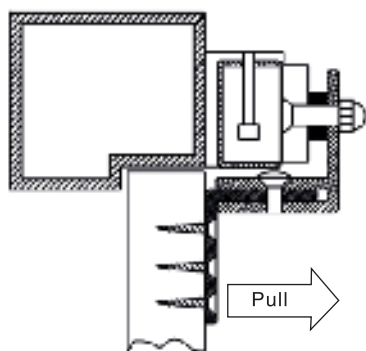

YLI ELECTRONIC

ZL Bracket For EM Lock

Specification

Model	Size(unit:mm)	Suitable For	Used With	Weight
MBK-70Z	70Lx38Wx38H	In-swing wooden door, narrow door frame door, metal door	YM-60, YM-70, YM-70-S	0.16kg
MBK-180ZL	170Lx40Wx29H	In-swing wooden door, narrow door frame door, metal door	YM-180, YM-180D	0.38kg
MBK-180ZL-S	182Lx40Wx29H	In-swing wooden door, narrow door frame door, metal door	YM-180-S, YM-180D-S	0.38kg
MBK-280ZL	250Lx47Wx28H	In-swing wooden door, narrow door frame door, metal door	YM-280, YM-280(LED), YM-280T(LED) YM-280D, YM-280D(LED), YM-280TD(LED)	0.72kg
MBK-350ZL	285Lx54Wx31H	In-swing wooden door, narrow door frame door, metal door	YM-350, YM-350(LED), YM-350T(LED) YM-350BZ, YM-350D, YM-350D(LED) YM-350TD(LED), YM-350DBZ	0.81kg
MBK-350ZL-W	227Lx54Wx31H	In-swing wooden door, narrow door frame door, metal door	YM-350W, YM-350W-S	0.81kg
MBK-500ZL	265Lx72Wx45H	In-swing wooden door, narrow door frame door, metal door	YM-500, YM-500(LED), YM-500T(LED) YM-500BZ, YM-500D, YM-500D(LED) YM-500TD(LED), YM-500DBZ	1.34kg
MBK-500ZL-W	220Lx72Wx45H	In-swing wooden door, narrow door frame door, metal door	YM-500W, YM-500W-S	1.34kg
MBK-750ZL	280Lx80Wx51H	In-swing wooden door, narrow door frame door, metal door	YM-750, YM-750(LED), YM-750T(LED) YM-750D, YM-750D(LED), YM-750TD(LED)	1.50kg

Installation

- For in-swing door, install the lock body inside and then need to install the ZL bracket at the same time.
- Discharge the mounting plate from lock body.
- Fix the L bracket on the door frame and then fix the lock body on the L bracket.
- Assemble the Z bracket and then fix it on the door frame
- Fix the armature plate on the Z bracket