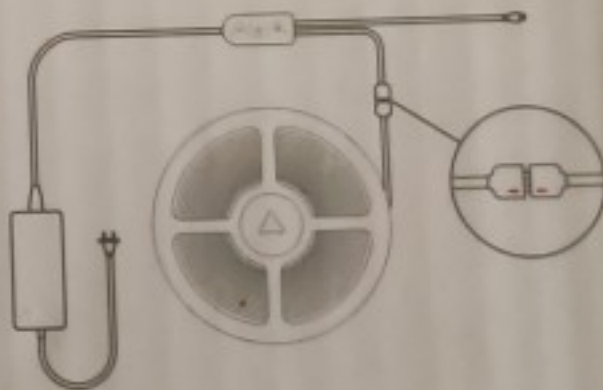

PRODUCT FEATURES

Versatile applications: Mainly for indoor use like behind TVs, under the cabinet, bed headboards, in the kitchen, shelves, the porch, the staircases, bedroom decorations, dorm room decoration, bars and restaurants decoration and etc..

The colors of our RGB LED strip lights can be fine-tuned with the palette on the App, with 20 splendid color changing modes to your liking.

The strong viscosity backside self-adhesive tape make the led light strip easy application to most smooth surfaces.