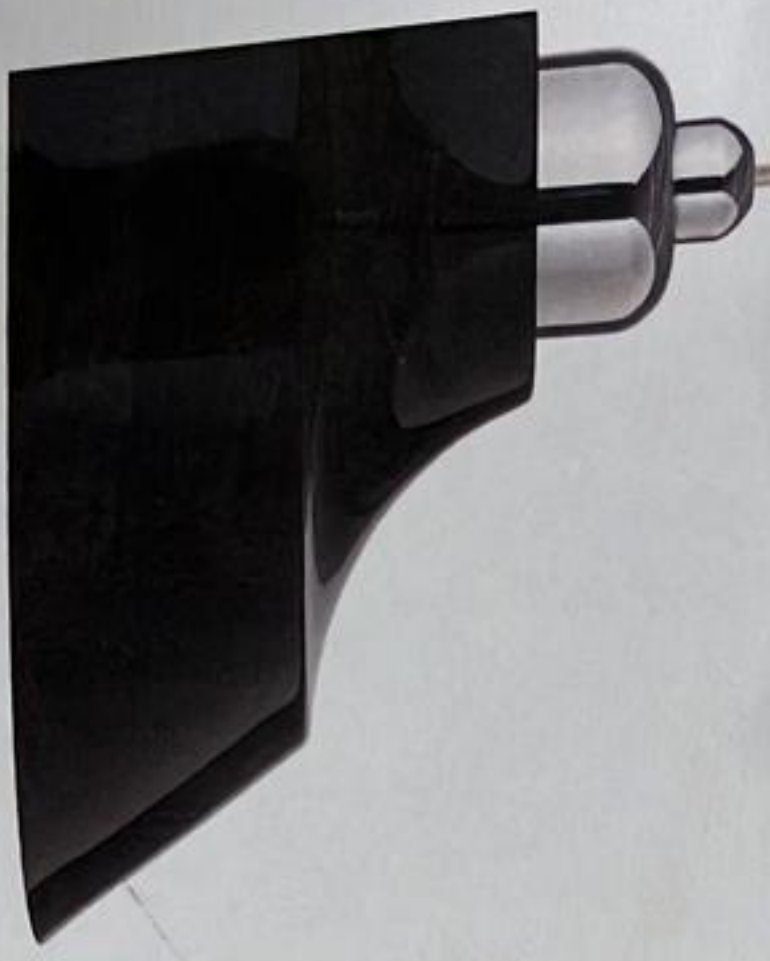

DYBERG-LARSEN

**THIS SIDE UP**

MOMENTUM	BLACK/CROME/CLEAR WIRE
DIMENSIONS	Ø 330mm
LIGHT SOURCE	E27 MAX 60W
MATERIAL BODY	STEEL
SOCKET	PORCELAIN
SURFACE	GLOSSY
WIRE	3 M CLEAR PLASTIC
DESIGN:	FRANK KERDIL
PRODUCED BY:	DYBERG-LARSEN DENMARK