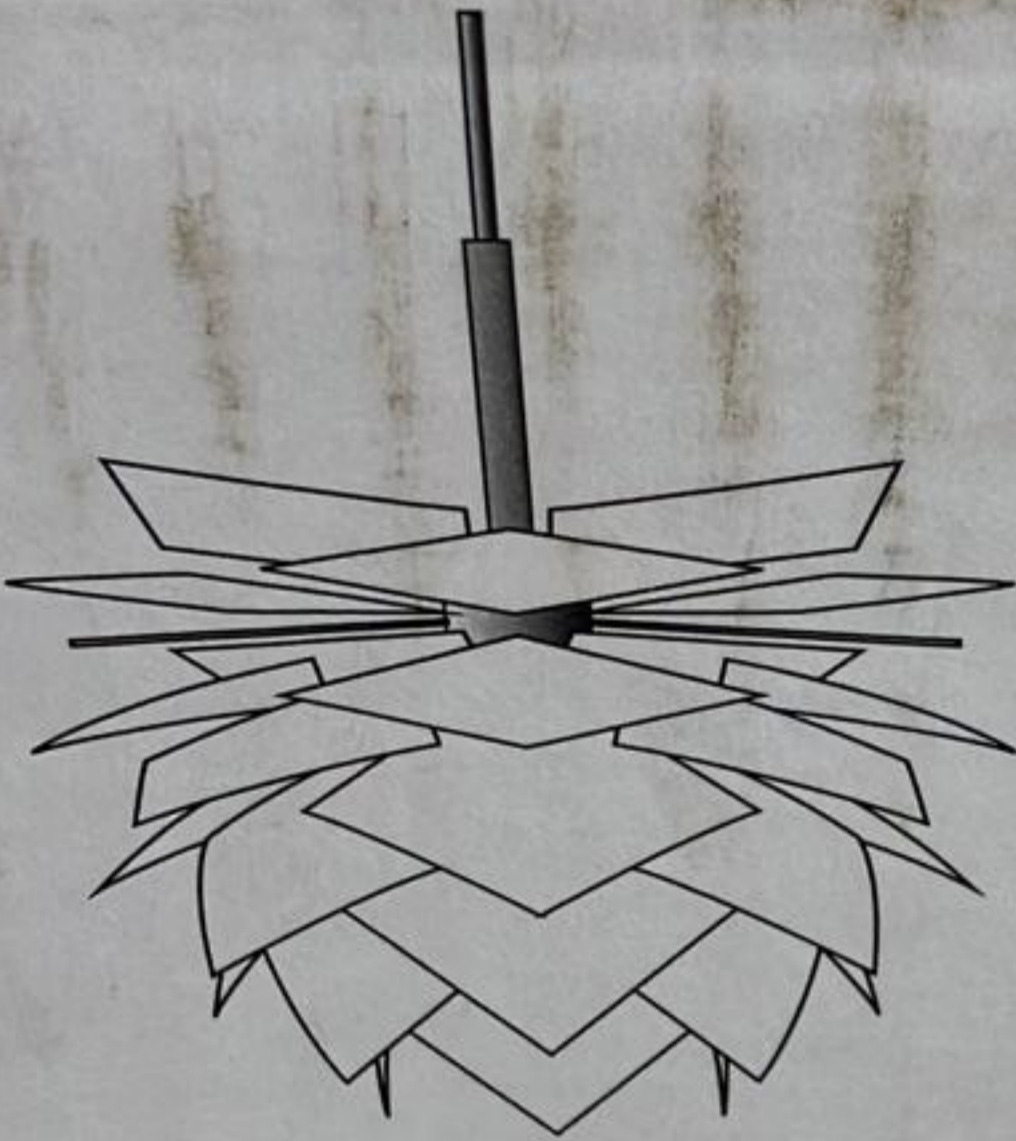

**THIS
SIDE
UP**

DYBERG-LARSEN

MODEL 211	PINEAPPLE XS WHITE
DIMENSIONS	Ø 180mm H: 150mm
LIGHT SOURCE	12W MAX 20W
MATERIAL BODY	ACRYLIC
MATERIAL SHADE	PP POLYPROPYLEN
SURFACE	SEMI GLOSSY
WIRE	1,5M
DESIGN:	FRANK Kerdil
PRODUCED BY:	DYBERG-LARSEN DENMARK