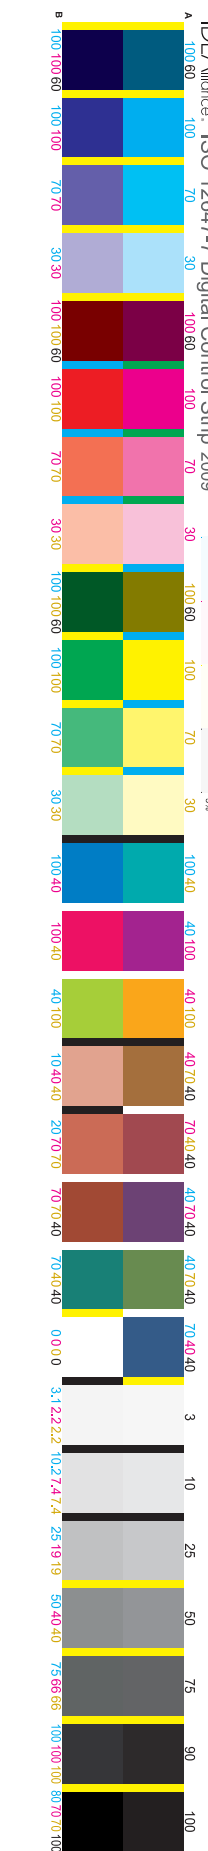

GRAY RIBBON

- 1" Gray Polyester Ribbon (custom lab dip option#2 - P102)
- 40mm loop / drop
- Glue small card over ribbon for reinforcement

PKG DESIGN DEPT

Designer:	GINA OPALEC
Product:	STEALTH 600 GEN2 MAX XB - TEAL
Arena Part#:	420-241-001-005
Project:	PACKAGING
Date:	AUG / 01 / 22
Scale:	100%

COMMENTS

Please do not print this layer!!

- 100% actual size
- All print should be matte except where indicated

SPECIFICATIONS

Printing information

- CMYK
- Green (PMS 362C)

Paper Box material + specs

- 400g Paper Matte Finish
- E Flute Flute runs in a VERTICAL direction

Gray Ribbon

- 1" Gray Polyester Ribbon (custom lab dip option#2 - P102)
- 40mm loop / drop

Crease Line

Cut Line

CHANGES

Orig. Arena #:	420-241-001-005
New Arena #:	420-241-001-005 R01 <(gina opalec)
Date / Initiator:	08-01-21 / Mktg
1. DVT	
2. Color corrected images (L+L) - 07/26/22	
3. Comments from Ziflow	
New Arena #:	420-241-001-005 RA <(taylor swanson)
Date / Initiator:	09-02-22 / Mktg
1. PVT	
New Arena #:	DOES NOT CHANGE <(brent oliver)
Date / Initiator:	09-02-22 / TB Team
1. Implemented changes from Ziflow.	
2. Converted PANTONE 7474 C to CMYK for production.	
New Arena #:	420-241-001-005 RB <(brent oliver)
Date / Initiator:	09-13-22 / Creative
1. Added FSC instructions.	
New Arena #:	420-241-001-005 RC <(brent oliver)
Date / Initiator:	10-03-22 / Joan Mei
1. Translated Italian mark.	
New Arena #:	420-241-001-005 RD <(brent oliver)
Date / Initiator:	10-07-22 / Joan Mei
1. Fixed ROW footnotes.	