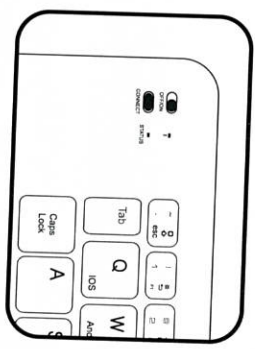

EN

This Wireless Folding Keyboard is extra thin, foldable and therefore easy to take with you wherever you go. The keyboard works via Bluetooth up to 10 meters. You can easily connect it to IOS, Windows, Android and other Bluetooth devices.

SPECIFICATIONS

Power Rating:	3.7V+2.5mA
Battery type:	Li-ion polymer
Battery capacity:	180mAh
Charging time:	2 hours
Standby time:	30 days
Operating Frequency:	2.402-2.480GHz
Operating range:	10M
Working Time:	Up to 40 hours
Compatible:	Windows, Android and IOS

How to connect

- Step 1: Turn on the Bluetooth on the device that you want to pair.
- Step 2: Turn on the keyboard and press 'connect'; the light will blink and the keyboard is ready to pair.
- Step 3: Go back to your device and connect to "silvergear".
- Step 3: There will appear a code on the screen of your device. Type in the code on the keyboard and press ENTER.
- Step 4: You are now connected!

art. no. 172 /batch no: IOR20296

KARSTEN
Johan Van Hasseltweg 39-J
1021 KN Amsterdam
The Netherlands
Info@karsten.nl

CE
ROHS
2002/95/EC

www.silvergear.eu