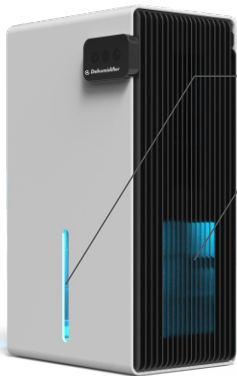

Red light and warning sound

- When the water tank is full, the red light will be on and a warning sound will indicate that the water tank is full. Need to pour the water out of the water tank and put it back in the Dehumidifier to start the Dehumidifier.