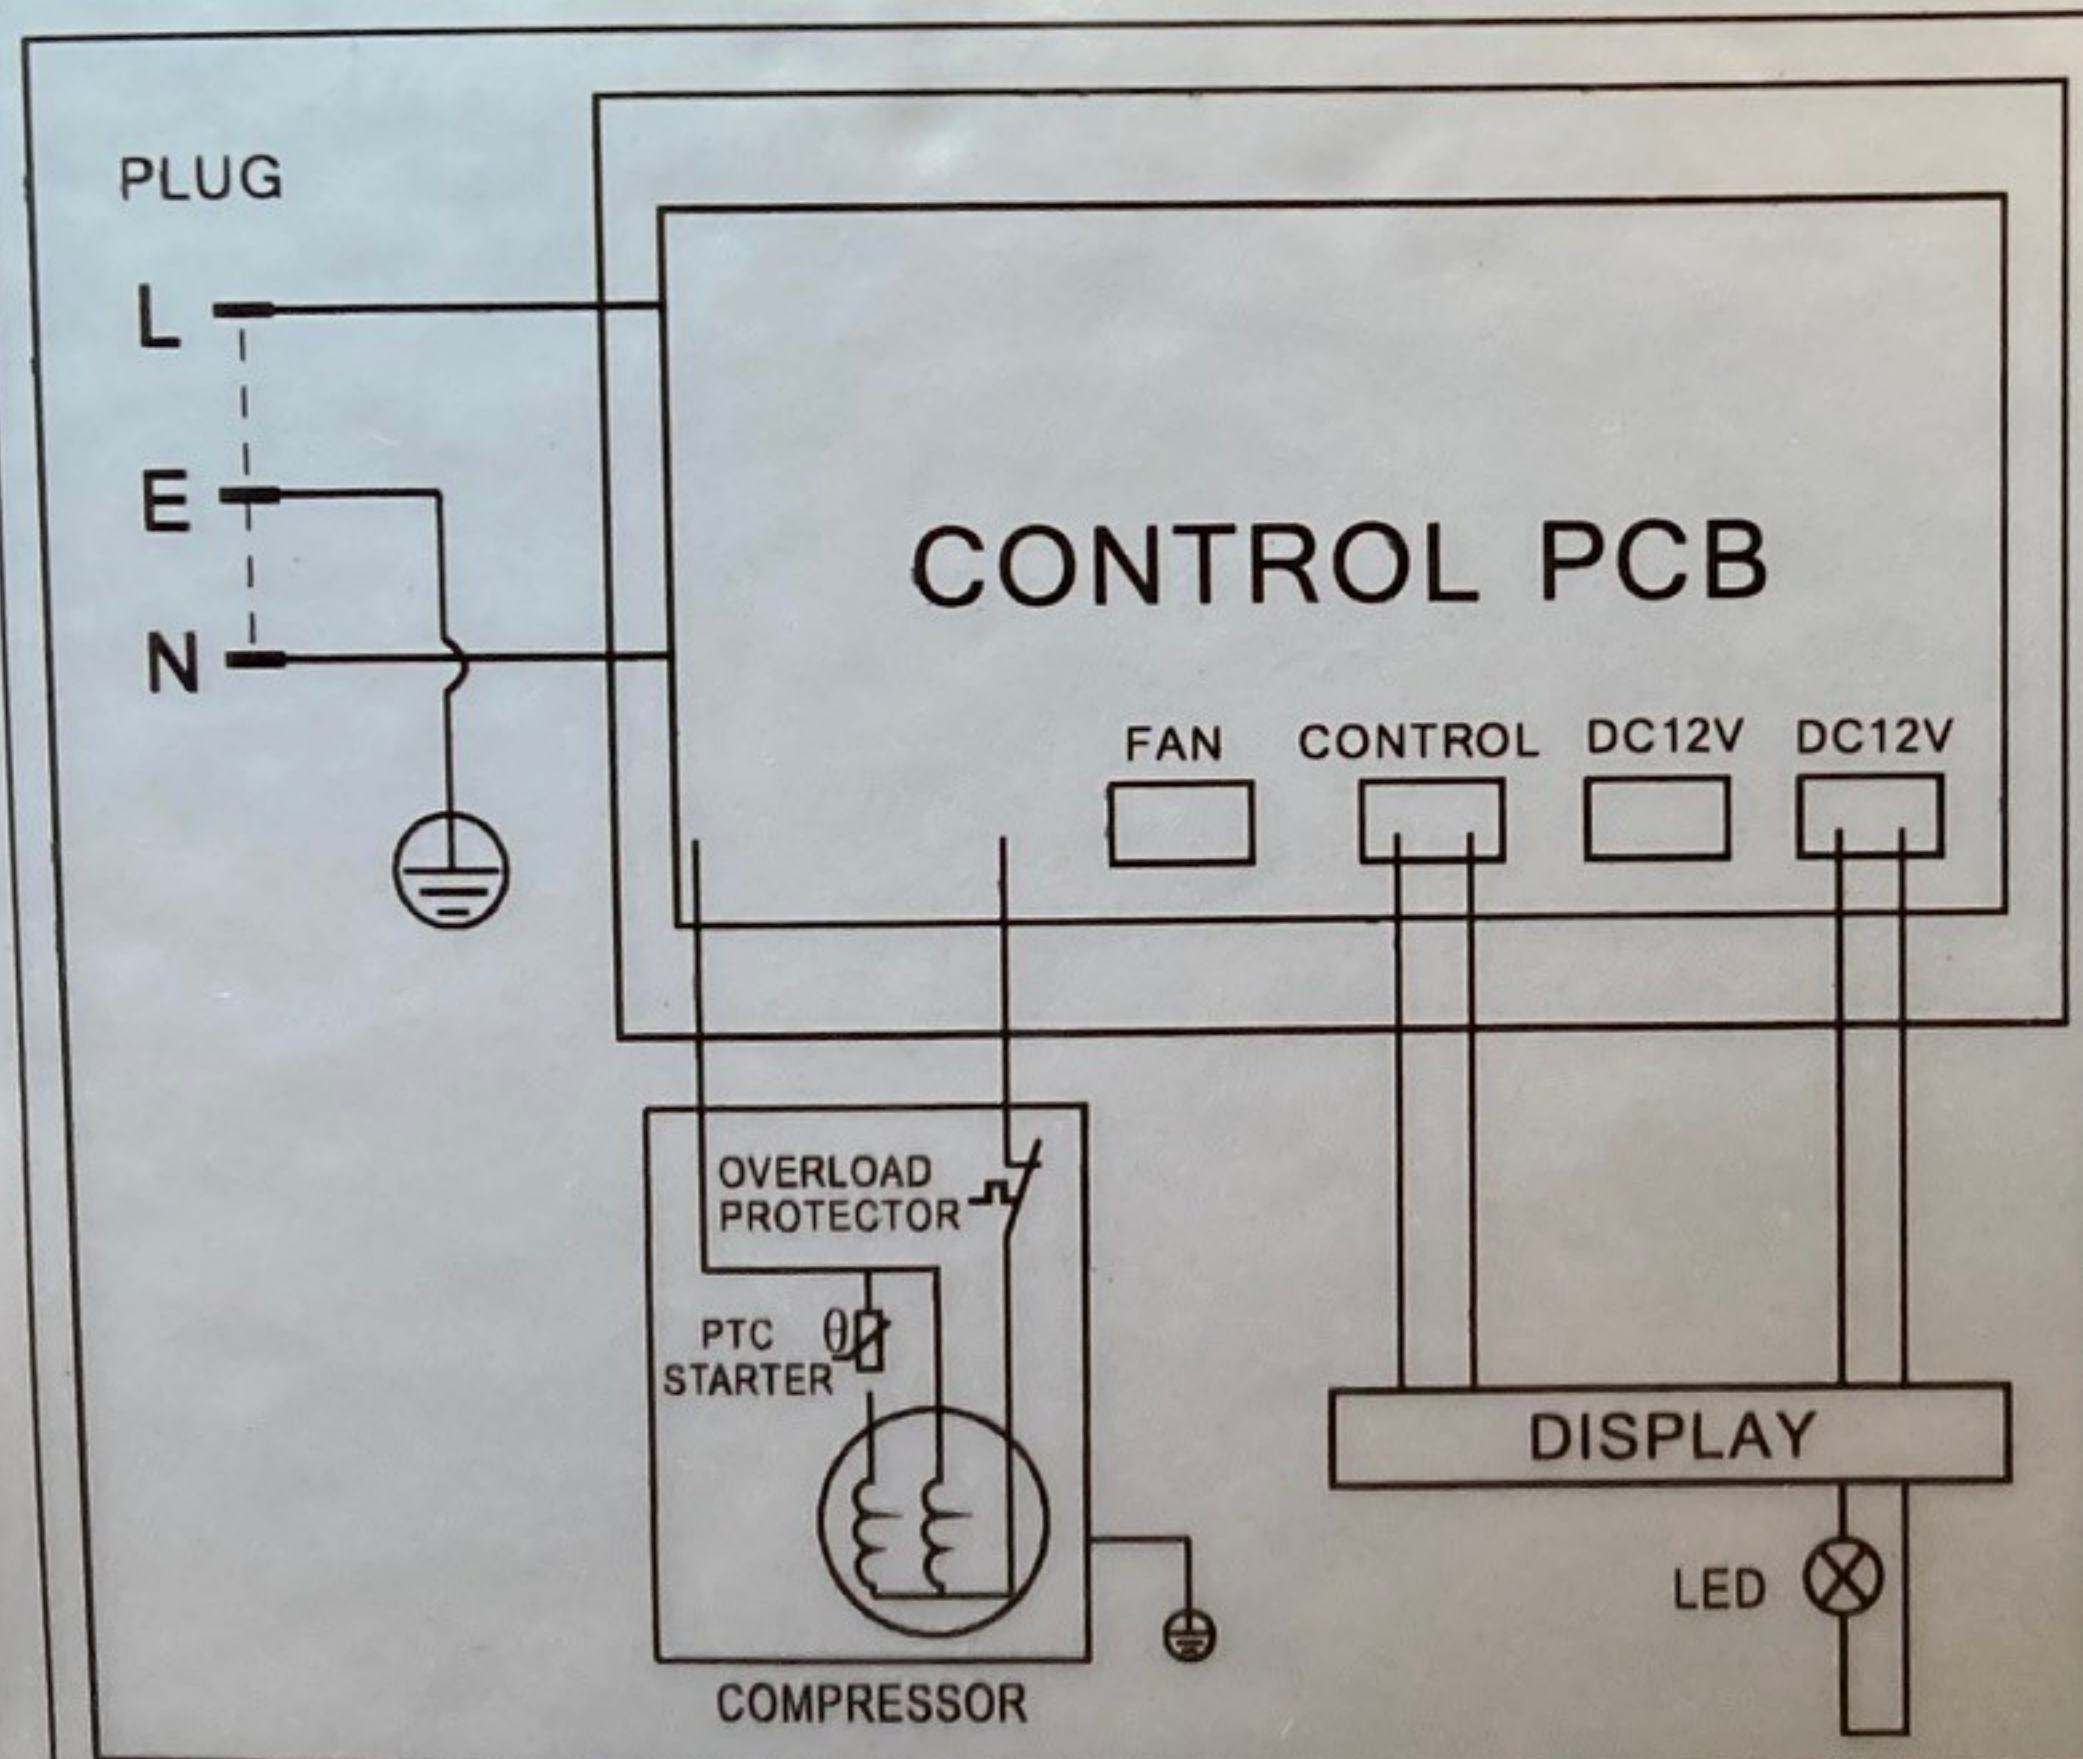

HEINRICH'S

CE CB ERP

MODEL	HFK 3216
VOLUME	50L
RATED VOLTAGE	220-240V~ 50Hz
RATED CURRENT	0.6A
REFRIGERANT	R600a(21g)
LAMP POWER	1W
CLIMATE CLASS	N
FOAMING GAS	cyclopentane

Hergestellt für:
 Ramanco GmbH
 Virmondstr.135
 47877 Willich
 Deutschland

EAN: 4260707281409

Art.Nr.: 660566

Made in P.R.C.