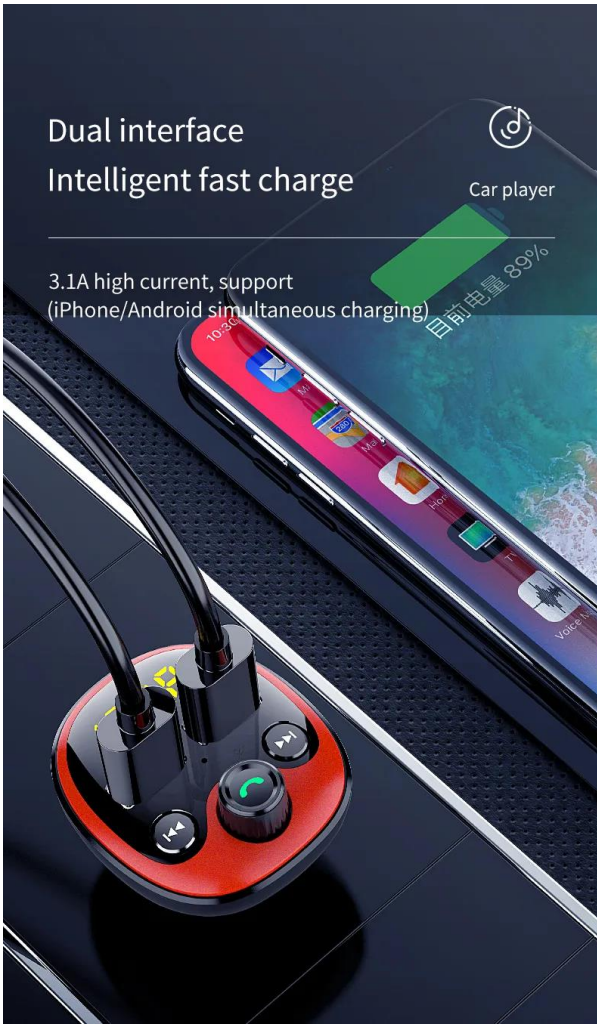

Car player

3.1A high current, support  
(iPhone/Android simultaneous charging)

Digital display screen  
real-time monitoring

Car player

Real-time voltage monitoring, voice  
broadcast abnormalities

Bluetooth music