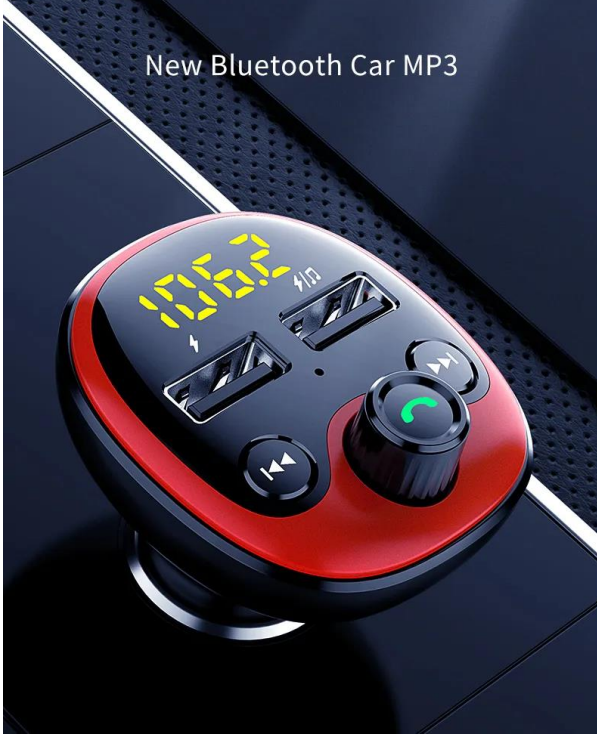

# Lossless sound quality With you

New Bluetooth Car MP3

Lossless audio decoding  
Sweet and pleasant

Car player

Support a variety of music mode playback,  
natural sound quality

Dual interface  
Intelligent fast charge

Car player

3.1A high current, support  
(iPhone/Android simultaneous charging)

Digital display screen  
real-time monitoring

Car player

Real-time voltage monitoring, voice  
broadcast abnormalities

Bluetooth music

U disk / TF card

Dual USB fast charge

Model universal

Handsfree

Voltage detection

Voice navigation

One-button operation