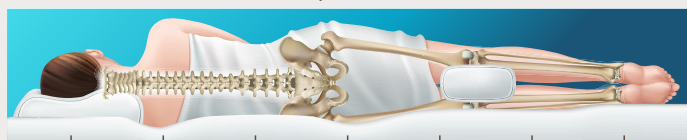

ERGONOMIC 7 ZONE MATTRESS

Head&Neck Support

Lumbar Support

Knee Support

Foot & Ankle Support

Shoulder&Upper Back

Pelvic Support

Lower Leg Support