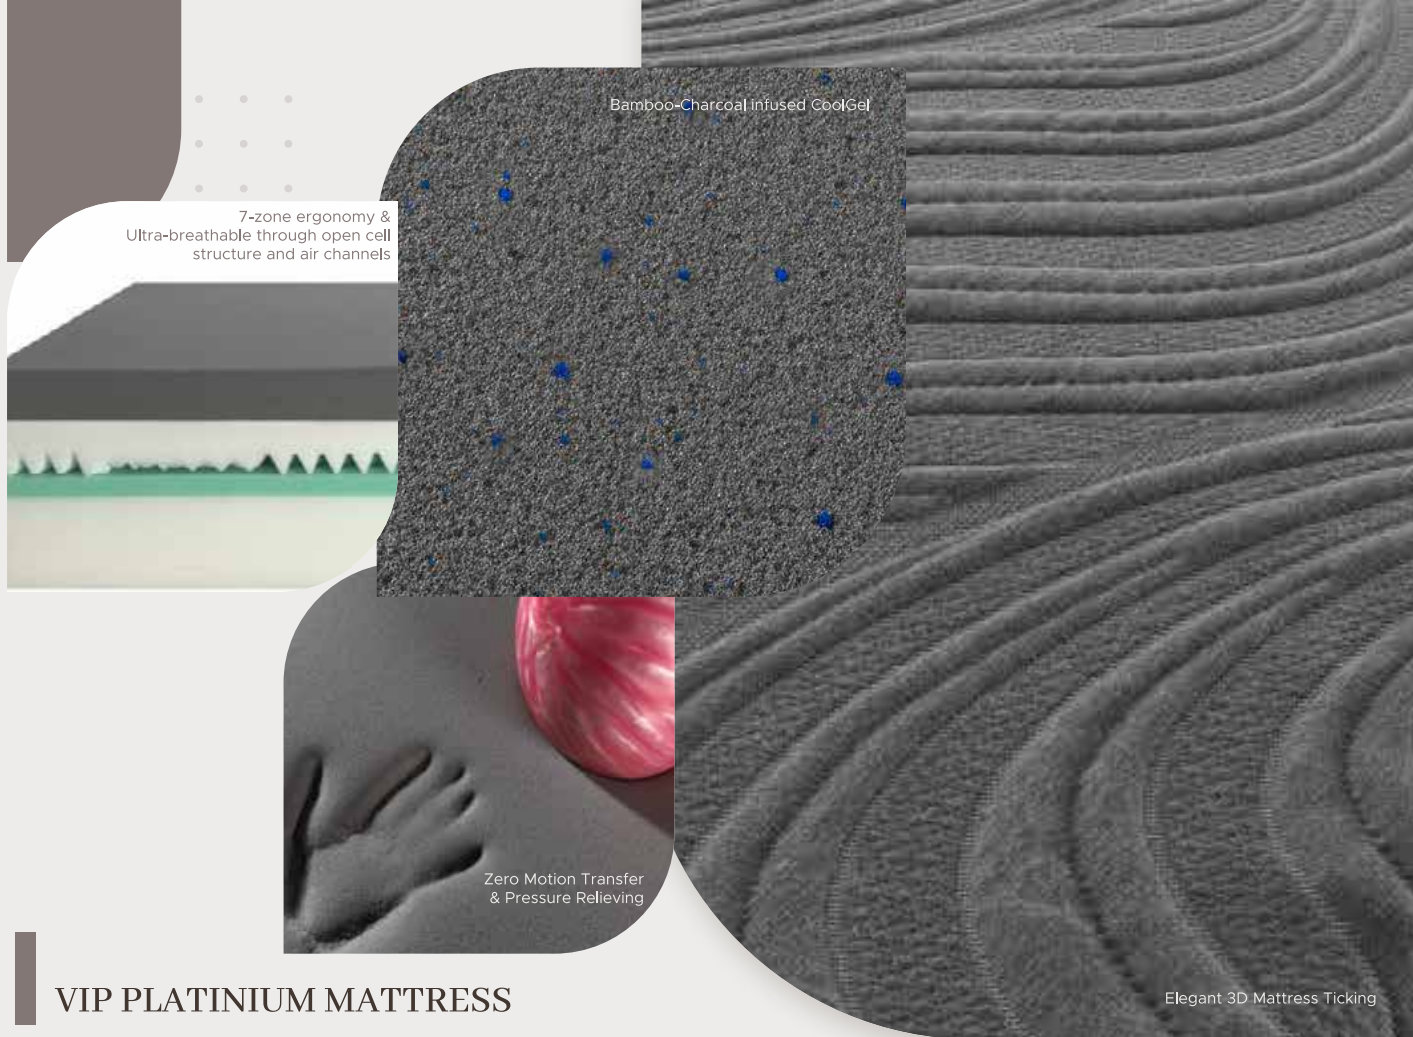

7-zone ergonomics & Ultra-breathable through open cell structure and air channels

Bamboo-Charcoal infused CoolGel

Zero Motion Transfer & Pressure Relieving

Elegant 3D Mattress Ticking

VIP PLATINIUM MATTRESS

CoolGel Bamboo-Charcoal Viscoelastic Memory Foam & GreenTea infused HR High Resilient Cold Foam, Zero Motion Transfer, Pressure Relief, 7-Zone Ergonomy, 6 layers, 27cm thick, Engineered in Belgium"

Our mission: At VIP Sleep, with our experience in mattresses and sleeping, for more than 50 years in Europe, we aim to bring deeper and better sleep to people's life.

A Healthy Deep Sleep is ensured with a VIP welcome for your body

For a healthy sleep, your mattress should sufficiently support your natural anatomic position, while gently conforming every curve of your body.

The VIP PLATINIUM was born from our innovative CoolGel Memory foam enriched with Bamboo-Charcoal ions which carefully molds to the shape & curves of your body like a cocoon. In each of your sleeping positions including side-sleep, back-sleep, stomach-sleep or front-sleep, The VIP PLATINIUM cocoons you without excessively sinking; and guarantees an optimal elasticity to provide a comfortable support for the natural anatomic position of your spine by the help of our other innovation GreenTea infused HR-High Resilience Cold Foam. As a result of these, VIP PLATINIUM is soft enough to respect the morphology of your body while ensuring a good support for your back and entire body.

The VIP PLATINIUM has 7 ergonomic zones holding your body with respect to its weight allocation. Each of the 7 zones of your body are supported individually in well-balance.

Pressure Relieving VIP PLATINIUM converts the extra pressure at certain points into a fulfilling gentle cocoon feeling to provide you a deeper sleep. As a result, 6 layers of comfort and 7-zones of ergonomics are specially engineered in Belgium to bring you the best sleep.

Thanks to Zero Motion Transfer: When you sleep on VIP PLATINIUM, your turn & toss movements will never disturb your partner in the bed. Because The VIP PLATINIUM has a top level of Point Elasticity to absorb your movements and avoid your them disturbing your partner sleeping next to you. That's the perfect sleeping independence allow everyone to make their place on the mattress according to his/her own morphology without disturbing or being disturbed by the partner.

Thanks to the well-engineered product design of the VIP PLATINIUM which brings you a very quiet and silent mattress.

An innovative solution against perspiration: The innovative TempéNature nanotechnology CoolGel with blue drops applied to the top layer regulates your body temperature, thus preventing excess perspiration and providing ideal freshness for your body during sleep. Perhaps that means a better sleep quality.

Bamboo-Charcoal ions inside the CoolGel against microbes and bacteria