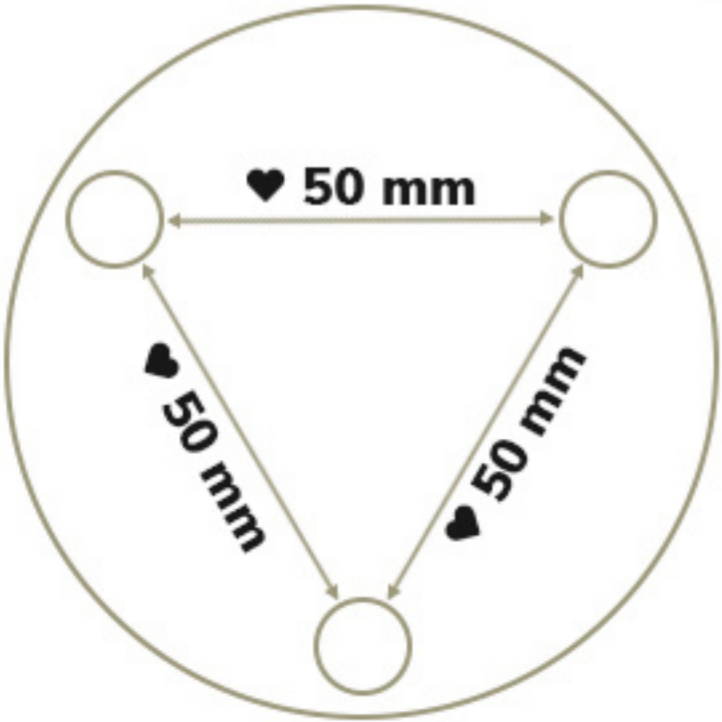

Cable inlet Max: 12 mm

13 mm

HOFTRONIC™
LED Wall light Casper Black
SKU: 441446
POWER: 6W
TC: 3000K
AC100-240V, 50/60Hz
CE  Made in PRC

Diameter (Ø): 5 mm

♥ 50 mm

♥ 50 mm

♥ 50 mm