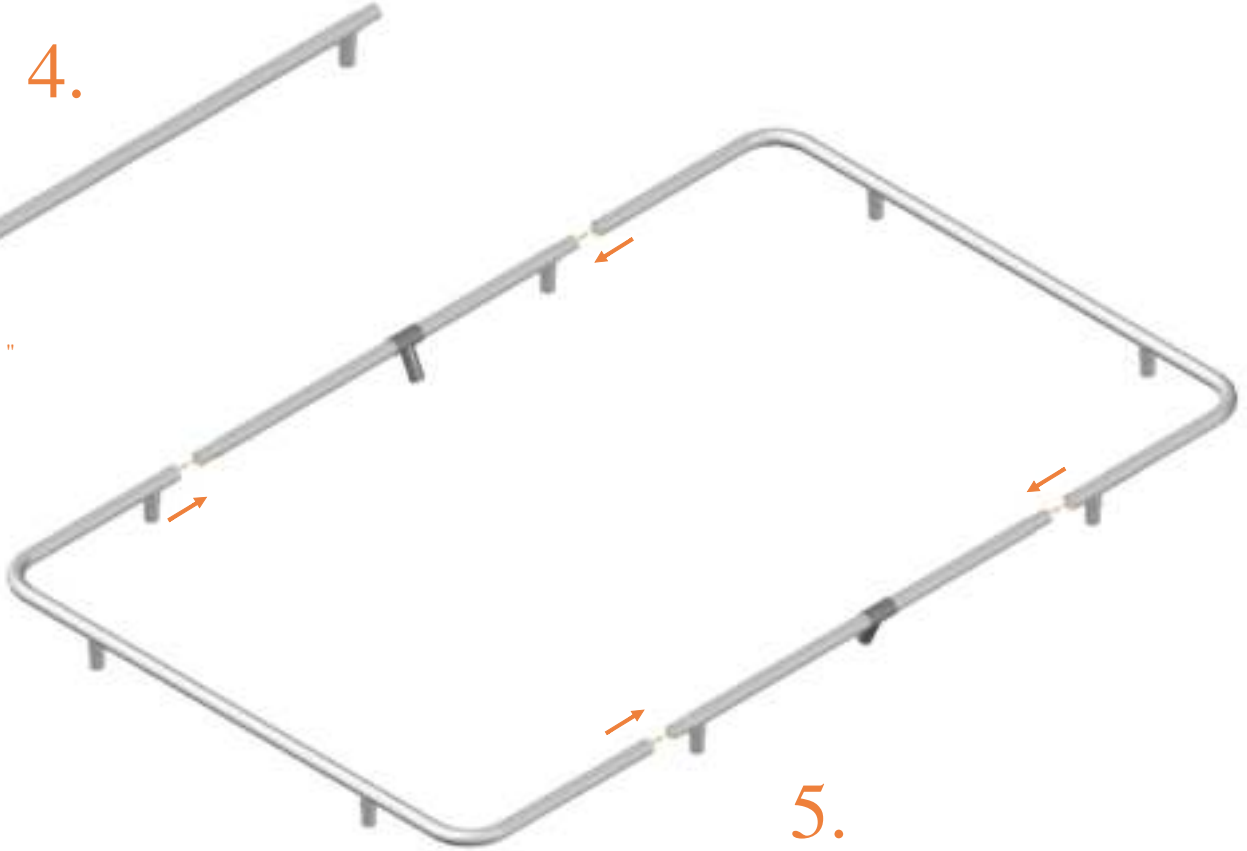

4.

T (117)

" important "

5.