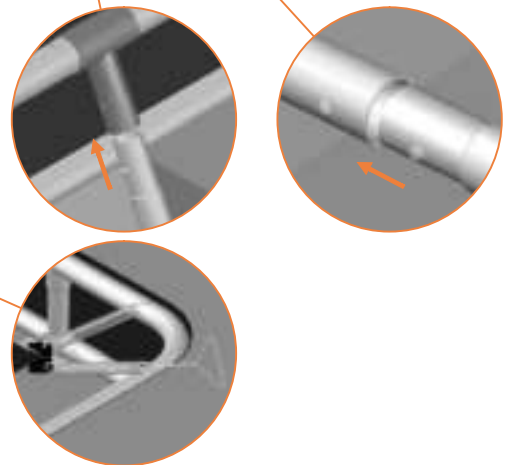

Model 213-FL

Avyna

Rectangular Trampolines

Assembly manual

Model 213-FL

Model 213-FL 275x190 cm			
	Quantity	Part number	
Jumping mat	1	TEPL-213-fl-222	
Galvanized spring L=175mm, Ø3.2mm	46	TEPL-200-211/C (red cap)	
Galvanized spring L=175mm, Ø3.8mm	10	TEPL-200-211/C (green cap)	
Safety pad	1	AVBL-213-333-fl-black or AVGR-213-333-fl-grey	
K-tube	2	TEPL-213-fl-1141	
L-tube	2	TEPL-213-fl-1142	
H-tube	2	TEPL-213-fl-1152	
H-tube	2	TEPL-213-fl-1151	
Allen key	2	ALLEN KEY	
Screw M6	4	090-M6-45	
Screw M8	8	090-M8-16	
Wrench	1	WRENCH	
Fastener for safety pad (Attached to pad already)	20	TEPL-ELAS-B	
Plastic plate	2	2213-121 / A	
Plastic plate	2	2213-121 / B	

Model 213-FL 275 x 190 cm			
	Quantity	Part number	
C-tube	2	TEPL-213-fl-802 / A	
C-tube	2	TEPL-213-fl-802 / B	
Tool for spring	1	TOOL-SPRING	
I-tube	1	TEPL-213-1161	
J-tube	1	TEPL-213-1162 / A	
J-tube	1	TEPL-213-1162 / B	
T-tube	2	TEPL-213-1171	
Measuring rod	1	MEASURING-ROD / A	
Measuring rod	1	MEASURING-ROD / B	
Parker screw	32	M4-16	
Fastener for safety pad (Attached to pad already)	20	TEPL-ELAS-D	
Safety Manual	1	208010301	
Users Manual	1	208010101	
Warning Card	1	208040101	
Tie rip for warning card	1	209010102	

13.

14.

15.

16.

8x 175mm, Ø3.2
(red cap)

17.

18.

19.

TEPL-ELAS-B

TEPL-ELAS-B

TEPL-ELAS-D

20.

Safety net for Model 213-FL

Model 213-fl 275x190cm			
	Quantity	Part number	
Pole with sleeve for safety net	8	AVBL-213-fl-802 A	
Pole for safety net	8	AVBL-213-fl-802 B	
Clamp	8	CLAMP-TOOL-SN 213-fl	
Screw M6x30	8	M6x30	
Safety net	1	AVBL-213-fl-black or AVGR-213-fl-grey	
Straps for safety net	16	TEPL-BAND	
Closure for safety net	2	TEPL-KNOOPJE	
Fastening for safety net	4	TEPL-ELAS-C	
Screw M8	32	M8-20	
Allen key	2	ALLEN-KEY	
Wrench	2	WRENCH	