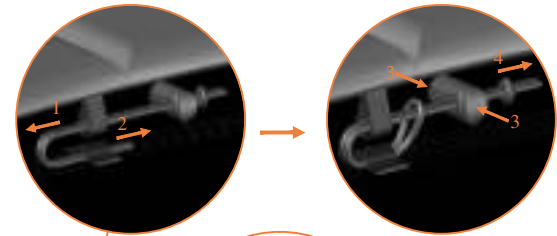

13.

14.

15.

16.

8x 175mm, Ø3.2
(red cap)

17.

18.

19.

TEPL-ELAS-B

TEPL-ELAS-B

TEPL-ELAS-D

20.

Safety net for Model 213-FL

Model 213-fl 275x190cm			
	Quantity	Part number	
Pole with sleeve for safety net	8	AVBL-213-fl-802 A	
Pole for safety net	8	AVBL-213-fl-802 B	
Clamp	8	CLAMP-TOOL-SN 213-fl	
Screw M6x30	8	M6x30	
Safety net	1	AVBL-213-fl-black or AVGR-213-fl-grey	
Straps for safety net	16	TEPL-BAND	
Closure for safety net	2	TEPL-KNOOPJE	
Fastening for safety net	4	TEPL-ELAS-C	
Screw M8	32	M8-20	
Allen key	2	ALLEN-KEY	
Wrench	2	WRENCH	