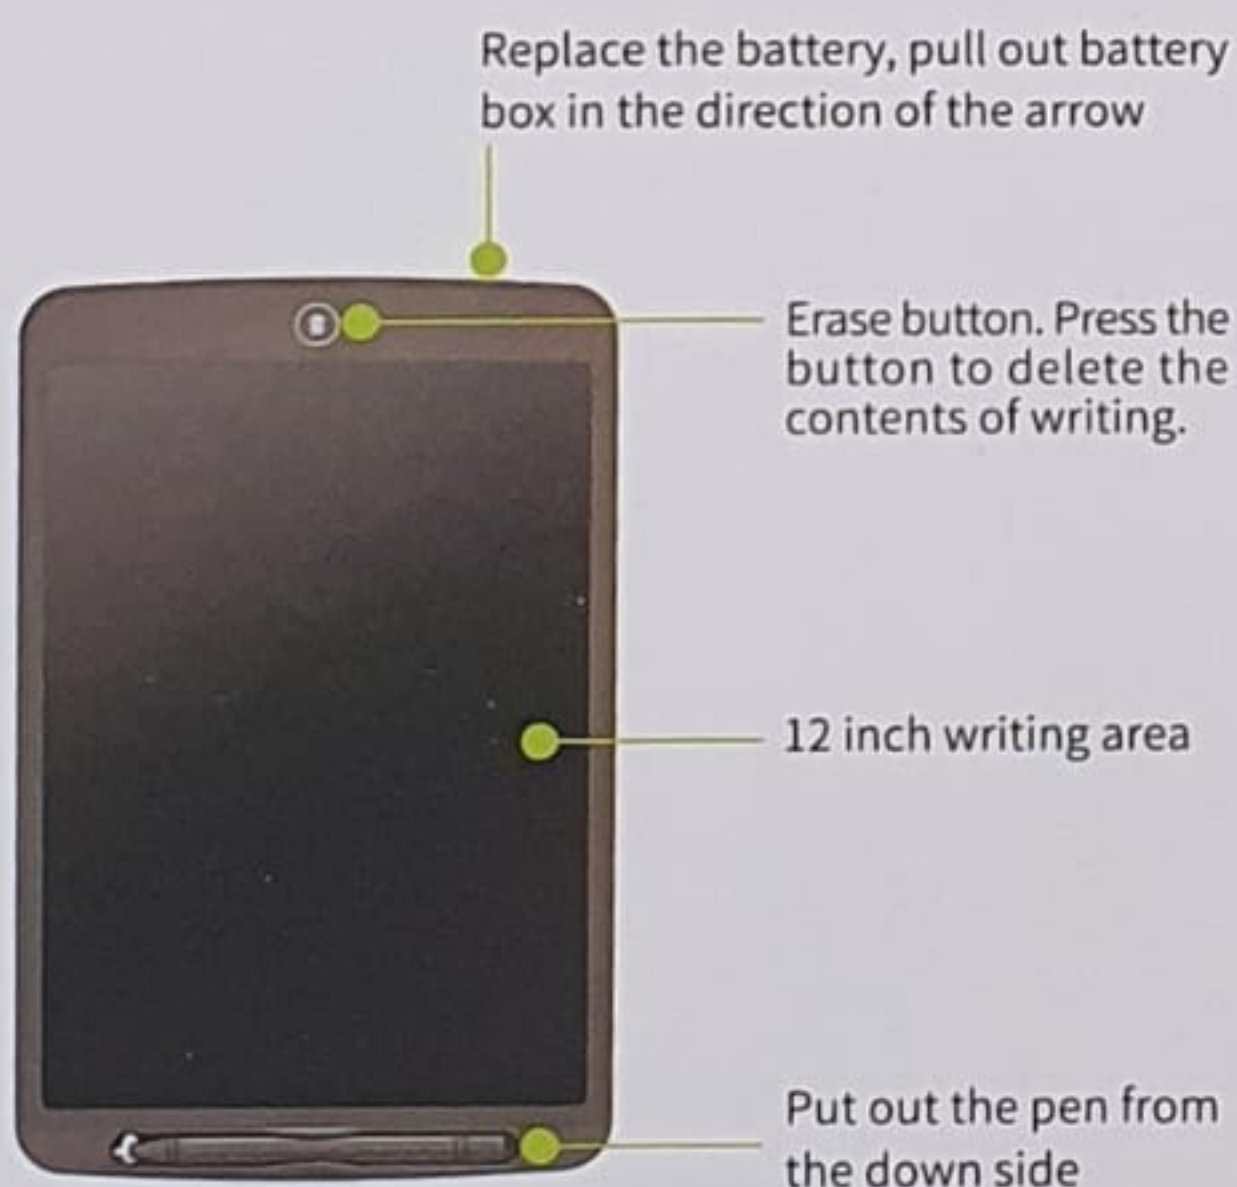

12" LCD WRITING TABLET

Thin Line

Thick Line

Colorful line

Product parameters

Name: 12 inch LCD writing board

Panel: Flexible LCD screen

Pressure output:600g

Material: LCD; ABS

Battery model: CR2025

N.W:210g

Size:325*190*9MM

Colour: Black, white, red, blue and green.

Pay Attention

1. Avoid follow situations:
Abrupt change of temperature;
Above temperature 40°C or minus five degrees;
Avoid prolonged exposure to ultraviolet light, dust, and humidity;
Do not allow to dip or soak in any liquid.
2. Avoid using sharp or sticky items to contact the surface of the screen to prevent damage;
Avoid the intense impact of vertical dropping a product on the ground or other objects.
3. Please use no-dust cloth to wipe clean surface gently.
4. Do not disassemble this product without authorization.
If the product fails, please contact our after-sales service department for maintenance.
5. Do not use unsafe and mismatching battery when run out of power.