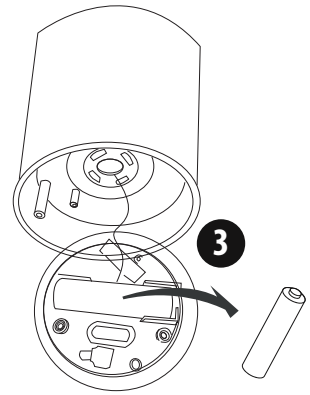

1,5MTR included

Loading needs to be done indoors
10 hours charge for full battery

24H Timer → 6H ON ☀️ 18H OFF 🌙
Lamp lights for 16 days with fully loaded battery

USB-cable only to be used to load USB rechargeable light
Actual charging time is affected by your charger type