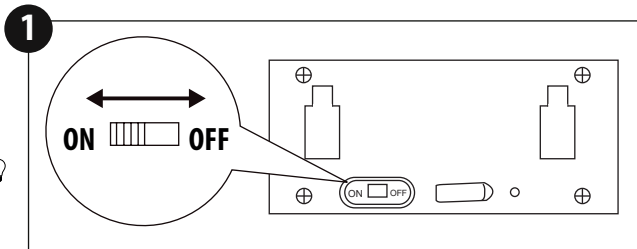

Loading needs to be done indoors
6,5 hours charge for full battery

24H Timer → 4H ON ☀️ 20H OFF 💡
Lamp lights for 16 days with fully loaded battery

50cm included

USB-cable only to be used to load USB rechargeable light
Actual charging time is affected by your charger type