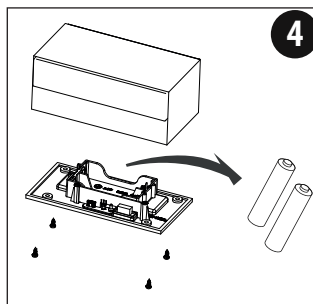

Loading needs to be done indoors
6,5 hours charge for full battery

24H Timer → 4H ON ☀️ 20H OFF 💡
Lamp lights for 16 days with fully loaded battery

50cm included

USB-cable only to be used to load USB rechargeable light
Actual charging time is affected by your charger type