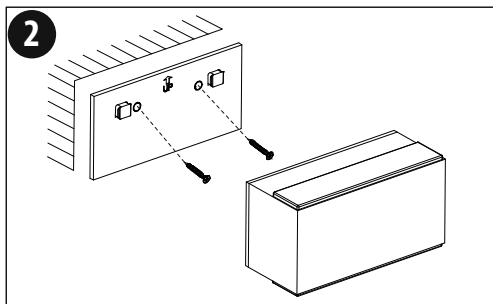

Loading needs to be done indoors
6,5 hours charge for full battery

24H Timer → 4H ON ☀️ 20H OFF 💡
Lamp lights for 16 days with fully loaded battery

50cm included

USB-cable only to be used to load USB rechargeable light
Actual charging time is affected by your charger type