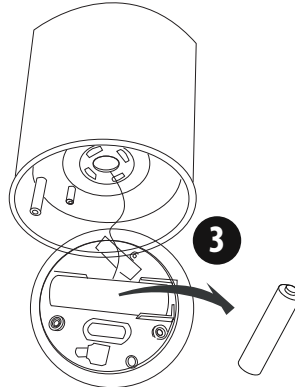

1,5MTR included

Loading needs to be done indoors
10 hours charge for full battery

6H ON 18H OFF

Lamp lights for 16 days with fully loaded battery

USB-cable only to be used to load USB rechargeable light
Actual charging time is affected by your charger type