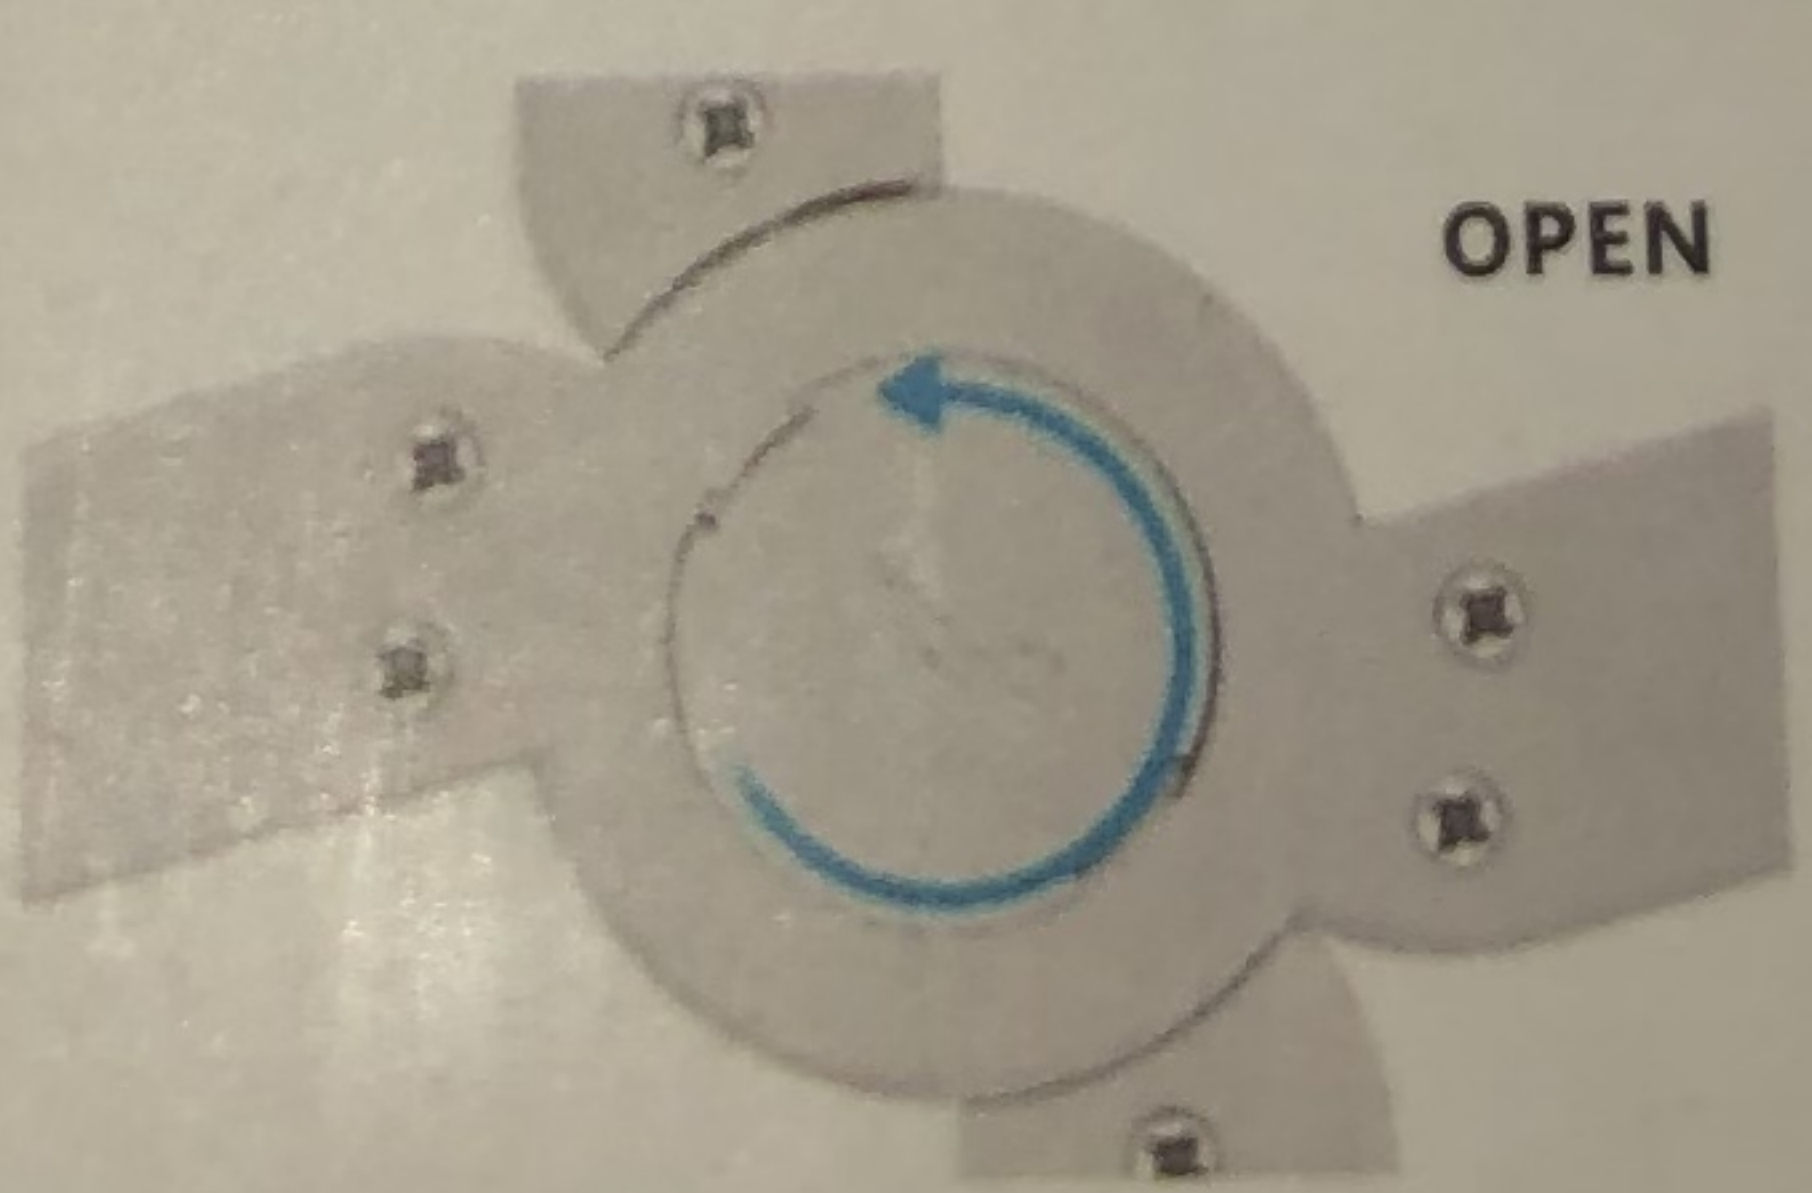

Bowl not included

Instruc  
1. Press power on/off. If no power on/off, scale will auto  
oper  
pow

52001246 (White)  
6C.16.2.54  
2776590  
220216  
MADE IN CHINA  
3-7

2. Press this button to switch weight unit.

3. Open here to change battery.

CE  RoHS