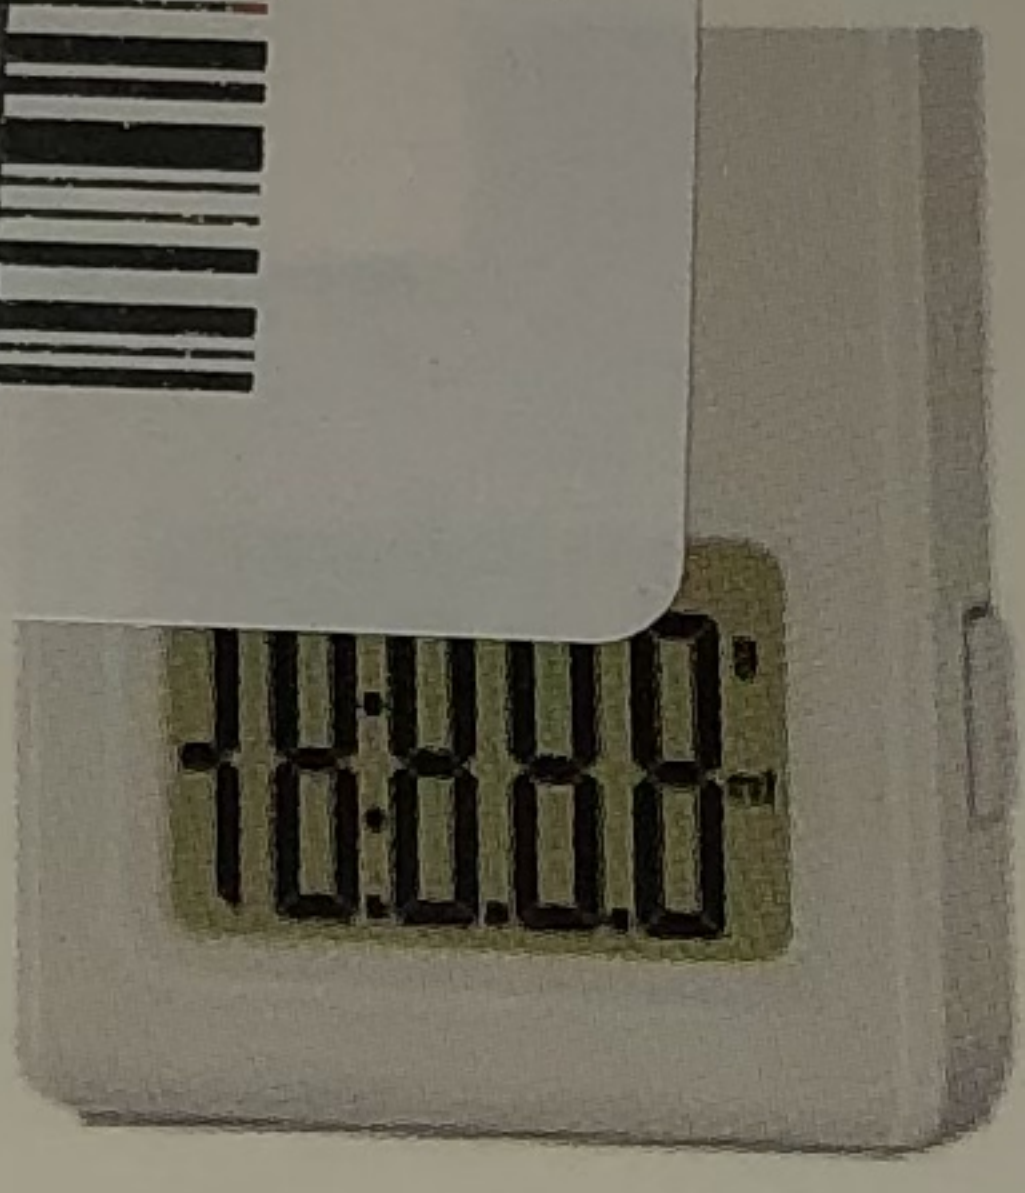

Bowl not included

Instruc  
1. Press power on/off. If no power on/off, scale will auto  
oper  
pow

52001246 (White)  
6C.16.2.54  
2776590  
220216  
MADE IN CHINA  
3-7

2. Press this button to switch weight unit.