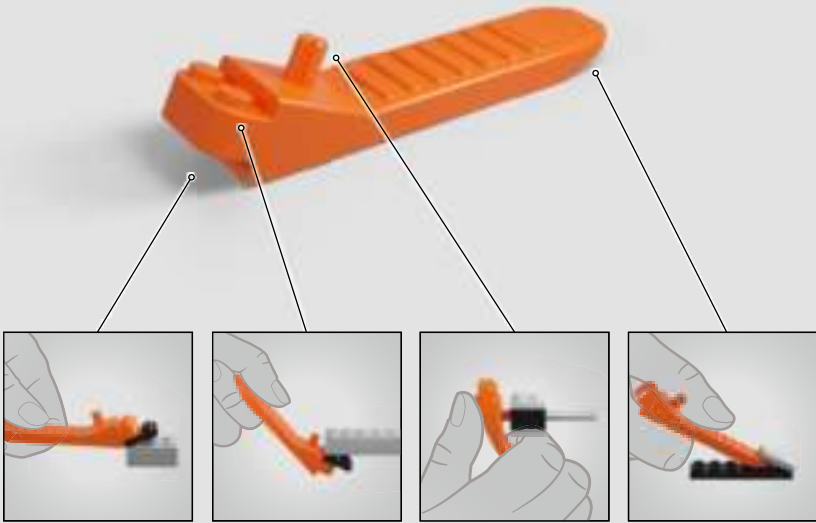

### A stinky secret side of the Death Star

The trash compactor is such a stark contrast to the otherwise clinically polished interior we see of the Death Star. It's also where our newly forged allies are thrust into an instant trial by fire and pushed to work together under extreme pressure. Naturally, tempers run high – a very nice hint at the adventures that lie ahead!

© & ™ Lucasfilm Ltd.

© & ™ Lucasfilm Ltd.

**"Listen to them. They're dying, Artoo."**

The diorama model lets you recreate the Rebels' hysterical escape with walls you can push in or release, the creepy dianoga lurking in the debris, and, of course, R2-D2 and C-3PO frantically working to hack the Death Star controls and shut down the compactor. (No minifigures were harmed during the making of this model.)