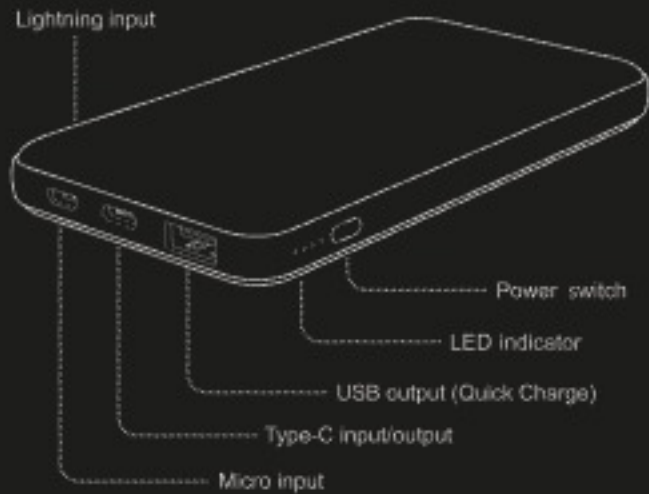

**SURGE**

**QUICK CHARGE**  
**10.000 mAh**  
**POWERBANK**

**SURGE**

**Specifications**

USB with 22,5W Quick Charge 4.0  
USB-C with 20W PD Fast Charge

**Input**

Micro: 5V-2A  
Type-C: 5V-2A/9V-2.2A  
12V-1.5A  
Lightning: 5V-2A

**Output**

USB: 4.5V-5A/5V-4.5A/5V-3A  
9V-2A/12V-1.5A  
Type-C: 5V-3A/9V-2.2A  
12V-1.5A

**Compatibility**

For optimal charging speed:  
Use the USB-C input for IOS  
Use the USB input for Android

**SURGE**  
Oosterweg 26, 1758 AZ  
Standaarbuilen  
The Netherlands  
[www.surgestore.nl](http://www.surgestore.nl)  
CE RoHS REACH FC  
made in China