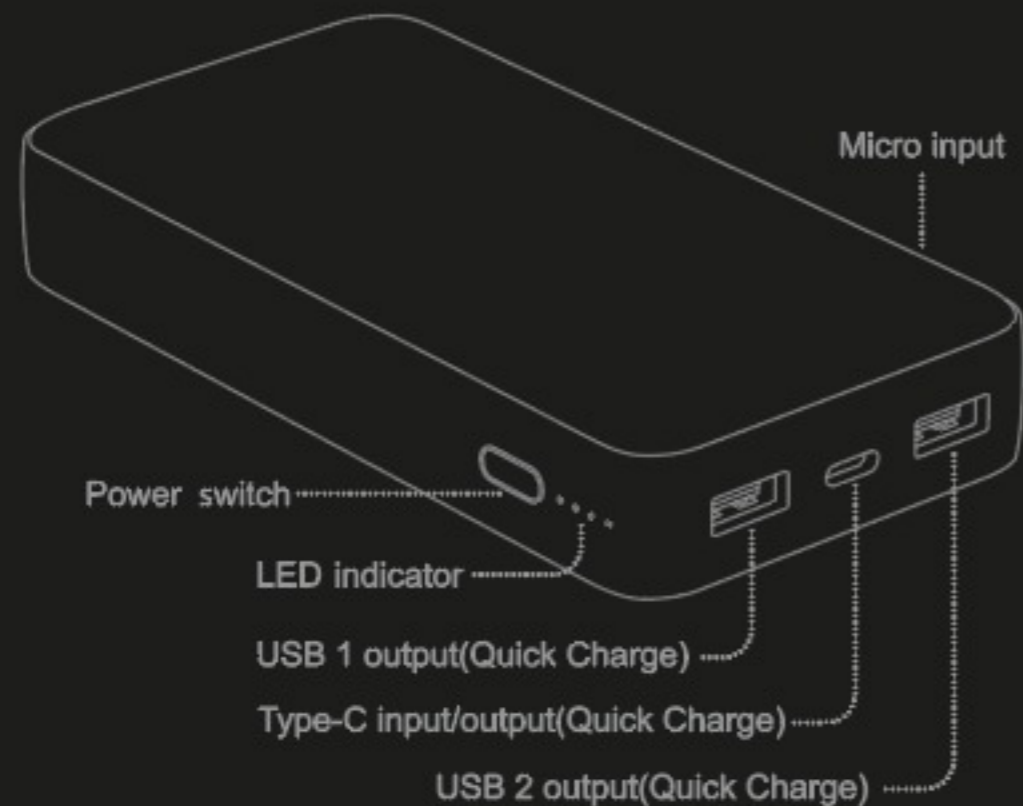

Specifications

USB with 22,5W Quick Charge 4.0
USB-C with 20W PD Fast Charge

Input

Micro: 5V-2A/9V-2A
Type-C: 5V-3A/9V-2A

Output

USB: 4,5V-5A/5V-4,5A/5V-4A
5V-3A/9V-2A/12V-1,5A
Type-C: 5V-3A/9V-2,22A
12V-1,5A

Compatibility

For optimal charging speed:
Use the USB-C cable for IOS
Use the USB cable for Android

SURGE

Oesterzwam 26, 4758 AZ
Standdaarbuiten
The Netherlands
www.surgestore.co

CE RoHS RECYCLED
made in China

Barcode

QUICK CHARGE 4.0 20.000 mAh POWERBANK

SURGE

SURGE