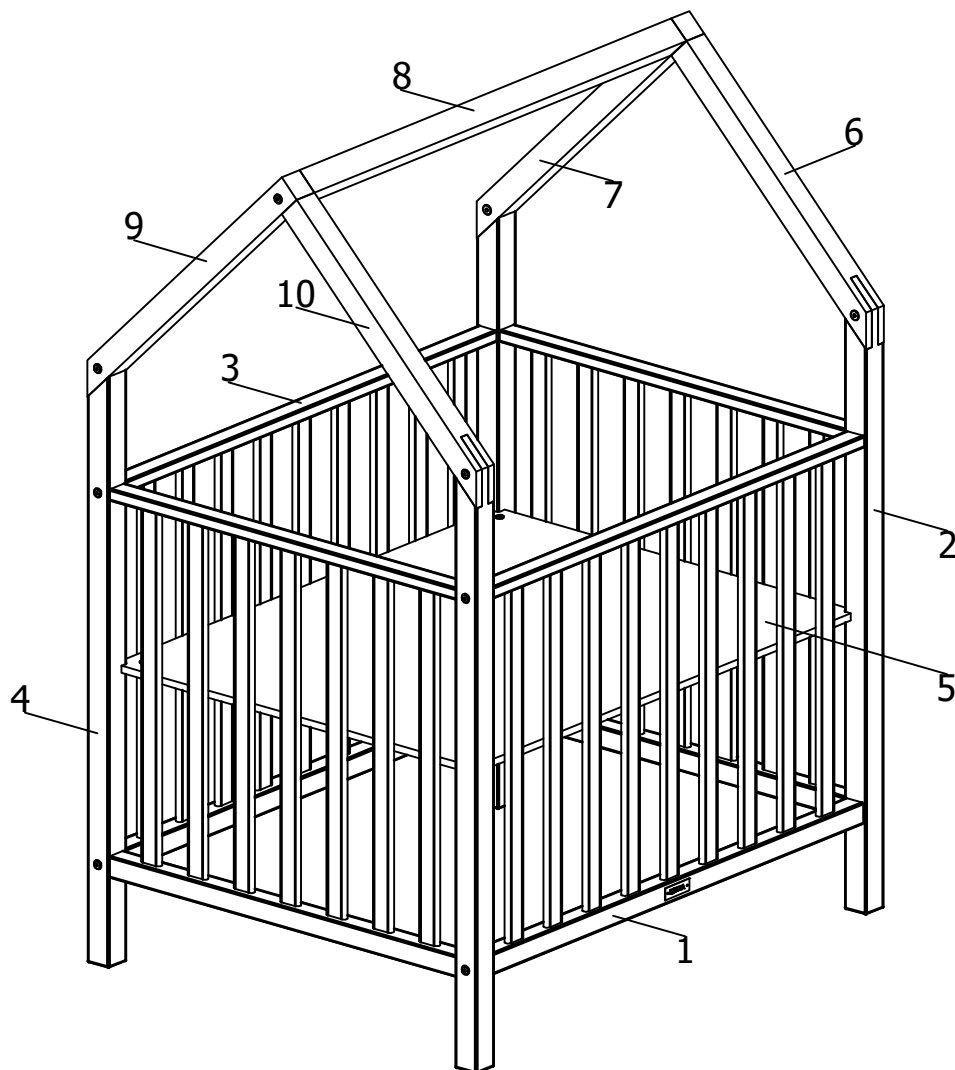

ASSEMBLY INSTRUCTION
MONTAGE HANDLEIDING
MONTAGE ANLEITUNG
NOTICE DE MONTAGE
MANUAL DE MONTAJE

UK
NL
D
F
ESP

MODEL
TYPE
COLOUR
ART.CODE

:HOME
:PLAYPEN
:MATT BLACK
:110041.12

Distributor:

BOPITA
Energieweg 1
6662 NS Elst
The Netherlands

www.bopita.com

01.03.2022.

A	B	C	D	E	F
					
M6X80 8X	M6 8X	M6X60 4X	M6X35 4X	M6 4X	M6X25 4X
artcode:441022	artcode:442004	artcode:441043	artcode:441013	artcode:442009	artcode:441007
G	H	I	J	K	L
					
4X	Ø6 4X	M6 4X	Ø6X30 6X	SW4 1X	SW5 1X
artcode:897011	artcode:446001	artcode:442008	artcode:	artcode:445001	artcode:445002