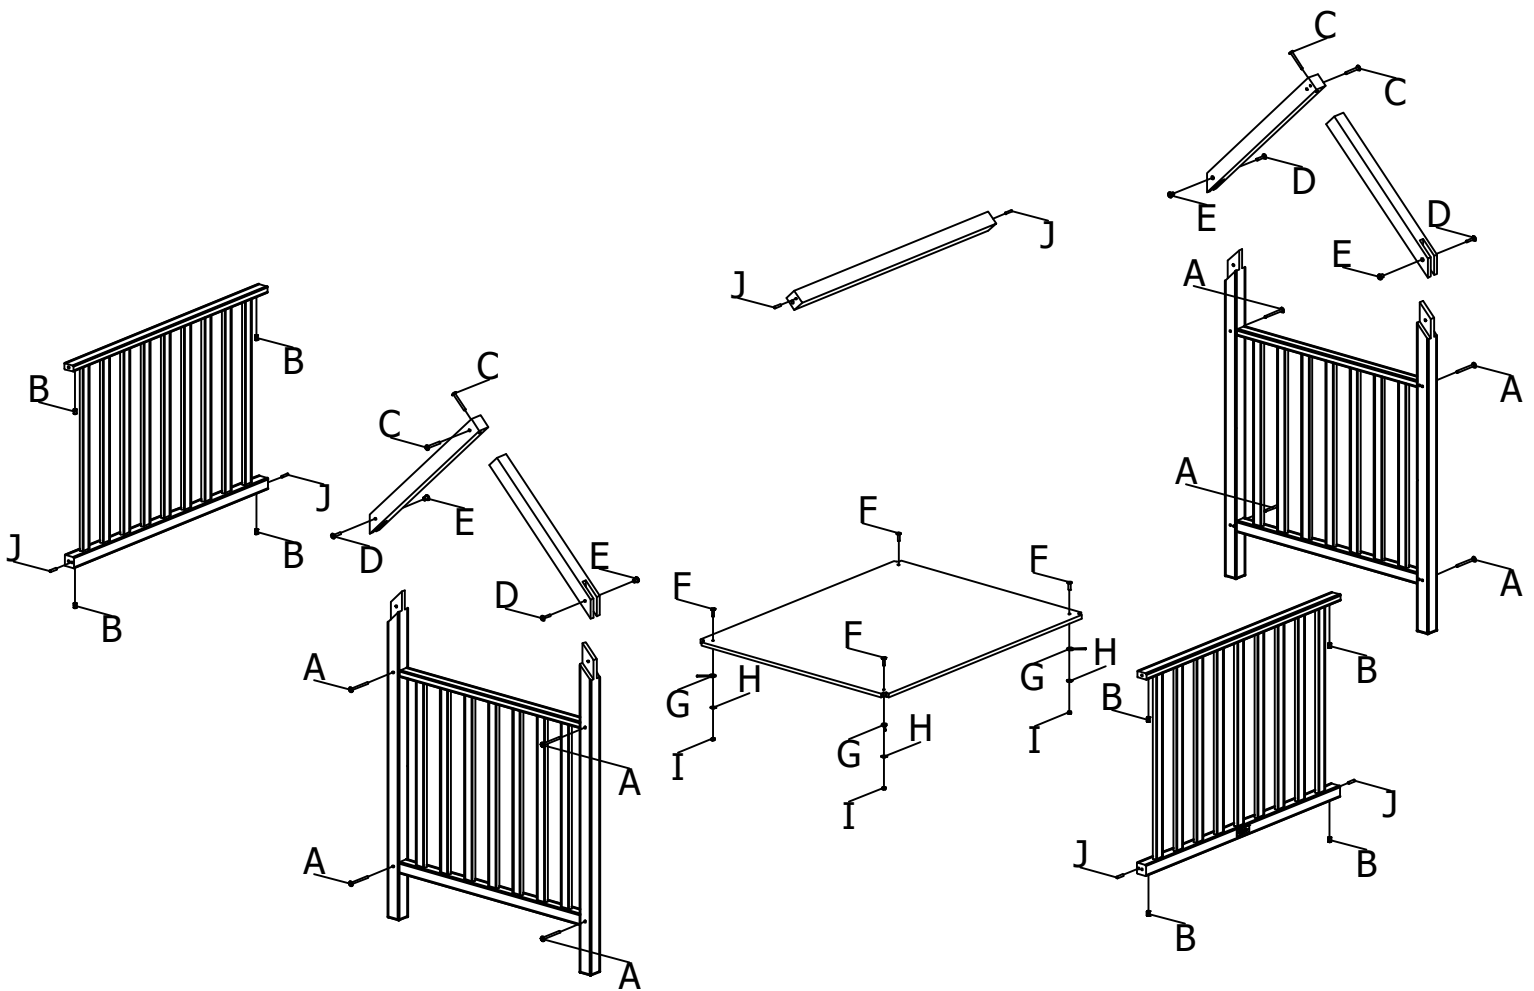

ASSEMBLY INSTRUCTION
MONTAGE HANDLEIDING
MONTAGE ANLEITUNG
NOTICE DE MONTAGE
MANUAL DE MONTAJE

UK
NL
D
F
ESP

MODEL
TYPE
COLOUR
ART.CODE

:HOME
:PLAYPEN
:MATT BLACK
:110041.12

Distributor:

BOPITA
Energieweg 1
6662 NS Elst
The Netherlands

www.bopita.com

01.03.2022.

A	B	C	D	E	F
					
M6X80 8X	M6 8X	M6X60 4X	M6X35 4X	M6 4X	M6X25 4X
artcode:441022	artcode:442004	artcode:441043	artcode:441013	artcode:442009	artcode:441007
G	H	I	J	K	L
					
4X	Ø6 4X	M6 4X	Ø6X30 6X	SW4 1X	SW5 1X
artcode:897011	artcode:446001	artcode:442008	artcode:	artcode:445001	artcode:445002