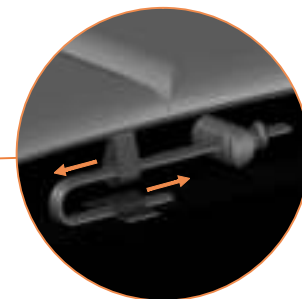

Model 12-I / Model 14-I

Avyna

Round trampolines

Assembly manual

Model 12-I / Model 14-I

	Model 12-I Ø365cm			Model 14-I Ø430cm		
	Quantity	Part number		Quantity	Part number	
Jumping mat	1	TEPL-12-222		1	TEPL-14-222	
Galvanized spring L=215mm Ø3.2mm	80	TEPL-200-211/A		96	TEPL-200-211/A	
Safety pad	1	TEPL-12-333-I (green) or AVGR-12-333-I (grey) or CAM-12-333-I (camouflage) or AVBL-12-333-I (black)		1	TEPL-14-333-I (green) or AVGR-14-333-I (grey) or CAM-14-333-I (camouflage) or AVBL-14-333-I (black)	
Fastener for safety pad	8	TEPL-ELAS-A		8	TEPL-ELAS-A	
Fastener for safety pad	24	TEPL-ELAS-B		24	TEPL-ELAS-B	
Inground pin	8	TEPL-PIN		8	TEPL-PIN	
C-tube	4	TEPL-12-113		4	TEPL-14-113	
K-tube	4	TEPL-12-114		4	TEPL-14-114	
H-tube	4	TEPL-12-115		4	TEPL-14-115	
Inground pin safety pad	24	TEPL-SP-PIN		24	TEPL-SP-PIN	
Tool for spring	1	TOOL-SPRING		1	TOOL-SPRING	
Users Manual	1	208010101		1	208010101	
Warning Card	1	208040101		1	208040101	
Tie rip for warning card	1	209010102		1	209010102	
Safety manual	1	208020301		1	208020301	

5.

6.

7.

8.

9.

10.

TEPL-ELAS-B

TEPL-ELAS-B

TEPL-ELAS-A

8x

11.

Safety net for Model 12-I / Model 14-I

	Model12-I Ø365cm			Model14-I Ø430cm		
	Quantity	Part number		Quantity	Part number	
Pole with sleeve for safety net	8	AVBL-12-802-A + AVBL-12-802-C		8	AVBL-12-802-A + AVBL-12-802-C	
Pole for safety net	8	AVBL-12-802-B		8	AVBL-14-802-B	
Clamp	8	CLAMP-TOOL-SN-12-i		8	CLAMP-TOOL-SN-14-i	
Safety net	1	ABNL-12		1	ANBL-14	
Straps for safety net	8	TEPL-BAND		8	TEPL-BAND	
Closure for safety net	2	TEPL-KNOOPJE		2	TEPL-KNOOPJE	
Screw M6	8	M6-30		8	M6-30	
Fastener for safety net	8	TEPL-ELAS-C		16	TEPL-ELAS-C	
Screw M8	32	M8-20		32	M8-20	
Allen key	2	ALLEN-KEY		2	ALLEN-KEY	
Wrench	2	WRENCH		2	WRENCH	
Fiberglass Rod	1set	FIBERGLASS-ROD-12		1set	FIBERGLASS-ROD-14	
Cap	8	TOP-CAP-BD		8	TOP-CAP-BD	