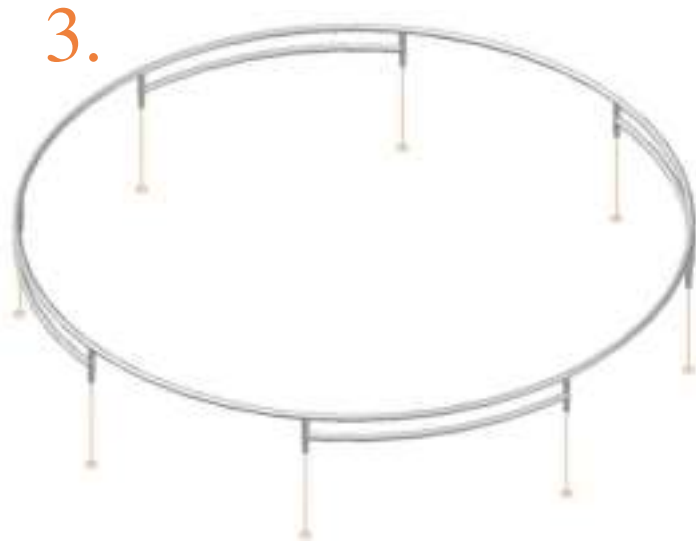

Model 12-I / Model 14-I

Avyna

Round trampolines

Assembly manual

Model 12-I / Model 14-I

	Model 12-I Ø365cm			Model 14-I Ø430cm		
	Quantity	Part number		Quantity	Part number	
Jumping mat	1	TEPL-12-222		1	TEPL-14-222	
Galvanized spring L=215mm Ø3.2mm	80	TEPL-200-211/A		96	TEPL-200-211/A	
Safety pad	1	TEPL-12-333-I (green) or AVGR-12-333-I (grey) or CAM-12-333-I (camouflage) or AVBL-12-333-I (black)		1	TEPL-14-333-I (green) or AVGR-14-333-I (grey) or CAM-14-333-I (camouflage) or AVBL-14-333-I (black)	
Fastener for safety pad	8	TEPL-ELAS-A		8	TEPL-ELAS-A	
Fastener for safety pad	24	TEPL-ELAS-B		24	TEPL-ELAS-B	
Inground pin	8	TEPL-PIN		8	TEPL-PIN	
C-tube	4	TEPL-12-113		4	TEPL-14-113	
K-tube	4	TEPL-12-114		4	TEPL-14-114	
H-tube	4	TEPL-12-115		4	TEPL-14-115	
Inground pin safety pad	24	TEPL-SP-PIN		24	TEPL-SP-PIN	
Tool for spring	1	TOOL-SPRING		1	TOOL-SPRING	
Users Manual	1	208010101		1	208010101	
Warning Card	1	208040101		1	208040101	
Tie rip for warning card	1	209010102		1	209010102	
Safety manual	1	208020301		1	208020301	

5.

6.

7.

8.

9.

10.

TEPL-ELAS-B

TEPL-ELAS-B

TEPL-ELAS-A

8x

11.

Safety net for Model 12-I / Model 14-I

	Model12-I Ø365cm			Model14-I Ø430cm		
	Quantity	Part number		Quantity	Part number	
Pole with sleeve for safety net	8	AVBL-12-802-A + AVBL-12-802-C		8	AVBL-12-802-A + AVBL-12-802-C	
Pole for safety net	8	AVBL-12-802-B		8	AVBL-14-802-B	
Clamp	8	CLAMP-TOOL-SN-12-i		8	CLAMP-TOOL-SN-14-i	
Safety net	1	ABNL-12		1	ANBL-14	
Straps for safety net	8	TEPL-BAND		8	TEPL-BAND	
Closure for safety net	2	TEPL-KNOOPJE		2	TEPL-KNOOPJE	
Screw M6	8	M6-30		8	M6-30	
Fastener for safety net	8	TEPL-ELAS-C		16	TEPL-ELAS-C	
Screw M8	32	M8-20		32	M8-20	
Allen key	2	ALLEN-KEY		2	ALLEN-KEY	
Wrench	2	WRENCH		2	WRENCH	
Fiberglass Rod	1set	FIBERGLASS-ROD-12		1set	FIBERGLASS-ROD-14	
Cap	8	TOP-CAP-BD		8	TOP-CAP-BD	