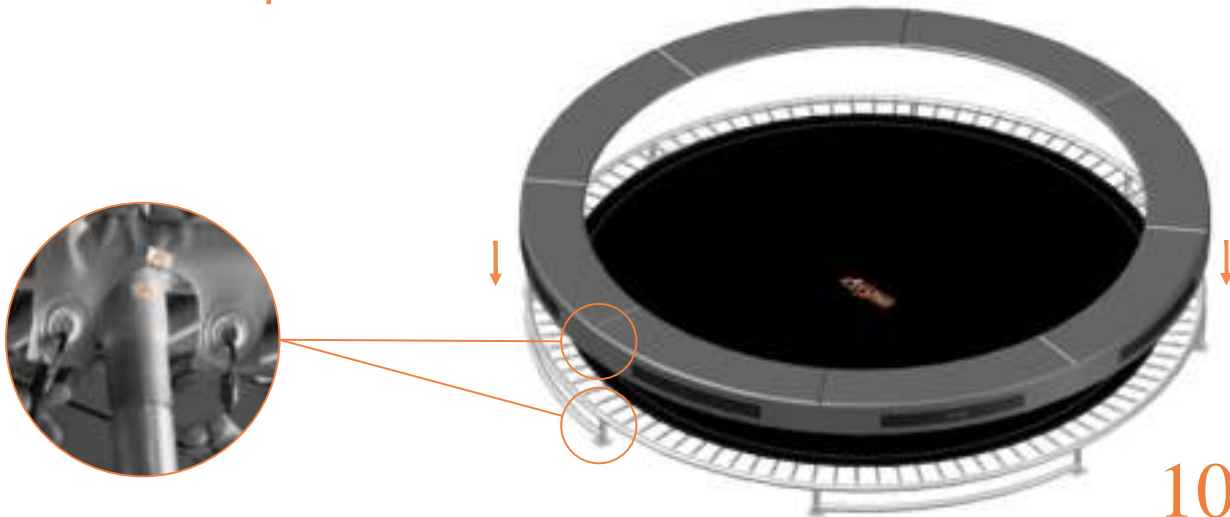

Model 12-I / Model 14-I

Avyna

Round trampolines

Assembly manual

Model 12-I / Model 14-I

	Model 12-I Ø365cm			Model 14-I Ø430cm		
	Quantity	Part number		Quantity	Part number	
Jumping mat	1	TEPL-12-222		1	TEPL-14-222	
Galvanized spring L=215mm Ø3.2mm	80	TEPL-200-211/A		96	TEPL-200-211/A	
Safety pad	1	TEPL-12-333-I (green) or AVGR-12-333-I (grey) or CAM-12-333-I (camouflage) or AVBL-12-333-I (black)		1	TEPL-14-333-I (green) or AVGR-14-333-I (grey) or CAM-14-333-I (camouflage) or AVBL-14-333-I (black)	
Fastener for safety pad	8	TEPL-ELAS-A		8	TEPL-ELAS-A	
Fastener for safety pad	24	TEPL-ELAS-B		24	TEPL-ELAS-B	
Inground pin	8	TEPL-PIN		8	TEPL-PIN	
C-tube	4	TEPL-12-113		4	TEPL-14-113	
K-tube	4	TEPL-12-114		4	TEPL-14-114	
H-tube	4	TEPL-12-115		4	TEPL-14-115	
Inground pin safety pad	24	TEPL-SP-PIN		24	TEPL-SP-PIN	
Tool for spring	1	TOOL-SPRING		1	TOOL-SPRING	
Users Manual	1	208010101		1	208010101	
Warning Card	1	208040101		1	208040101	
Tie rip for warning card	1	209010102		1	209010102	
Safety manual	1	208020301		1	208020301	

5.

6.

7.

8.

9.

10.

TEPL-ELAS-B

TEPL-ELAS-B

TEPL-ELAS-A

8x

11.

Safety net for Model 12-I / Model 14-I

	Model12-I Ø365cm			Model14-I Ø430cm		
	Quantity	Part number		Quantity	Part number	
Pole with sleeve for safety net	8	AVBL-12-802-A + AVBL-12-802-C		8	AVBL-12-802-A + AVBL-12-802-C	
Pole for safety net	8	AVBL-12-802-B		8	AVBL-14-802-B	
Clamp	8	CLAMP-TOOL-SN-12-i		8	CLAMP-TOOL-SN-14-i	
Safety net	1	ABNL-12		1	ANBL-14	
Straps for safety net	8	TEPL-BAND		8	TEPL-BAND	
Closure for safety net	2	TEPL-KNOOPJE		2	TEPL-KNOOPJE	
Screw M6	8	M6-30		8	M6-30	
Fastener for safety net	8	TEPL-ELAS-C		16	TEPL-ELAS-C	
Screw M8	32	M8-20		32	M8-20	
Allen key	2	ALLEN-KEY		2	ALLEN-KEY	
Wrench	2	WRENCH		2	WRENCH	
Fiberglass Rod	1set	FIBERGLASS-ROD-12		1set	FIBERGLASS-ROD-14	
Cap	8	TOP-CAP-BD		8	TOP-CAP-BD	