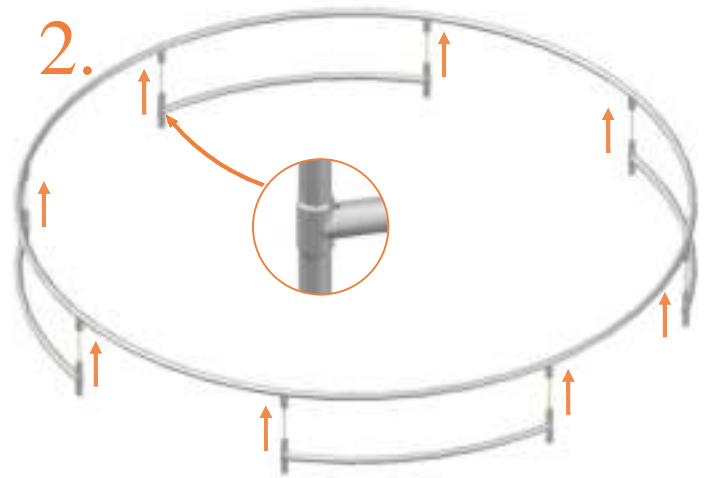

Model 12-I / Model 14-I

Avyna

Round trampolines

Assembly manual

Model 12-I / Model 14-I

	Model 12-I Ø365cm			Model 14-I Ø430cm		
	Quantity	Part number		Quantity	Part number	
Jumping mat	1	TEPL-12-222		1	TEPL-14-222	
Galvanized spring L=215mm Ø3.2mm	80	TEPL-200-211/A		96	TEPL-200-211/A	
Safety pad	1	TEPL-12-333-I (green) or AVGR-12-333-I (grey) or CAM-12-333-I (camouflage) or AVBL-12-333-I (black)		1	TEPL-14-333-I (green) or AVGR-14-333-I (grey) or CAM-14-333-I (camouflage) or AVBL-14-333-I (black)	
Fastener for safety pad	8	TEPL-ELAS-A		8	TEPL-ELAS-A	
Fastener for safety pad	24	TEPL-ELAS-B		24	TEPL-ELAS-B	
Inground pin	8	TEPL-PIN		8	TEPL-PIN	
C-tube	4	TEPL-12-113		4	TEPL-14-113	
K-tube	4	TEPL-12-114		4	TEPL-14-114	
H-tube	4	TEPL-12-115		4	TEPL-14-115	
Inground pin safety pad	24	TEPL-SP-PIN		24	TEPL-SP-PIN	
Tool for spring	1	TOOL-SPRING		1	TOOL-SPRING	
Users Manual	1	208010101		1	208010101	
Warning Card	1	208040101		1	208040101	
Tie rip for warning card	1	209010102		1	209010102	
Safety manual	1	208020301		1	208020301	

TEPL-ELAS-A

8x

11.

Safety net for Model 12-I / Model 14-I

	Model12-I Ø365cm			Model14-I Ø430cm		
	Quantity	Part number		Quantity	Part number	
Pole with sleeve for safety net	8	AVBL-12-802-A + AVBL-12-802-C		8	AVBL-12-802-A + AVBL-12-802-C	
Pole for safety net	8	AVBL-12-802-B		8	AVBL-14-802-B	
Clamp	8	CLAMP-TOOL-SN-12-i		8	CLAMP-TOOL-SN-14-i	
Safety net	1	ABNL-12		1	ANBL-14	
Straps for safety net	8	TEPL-BAND		8	TEPL-BAND	
Closure for safety net	2	TEPL-KNOOPJE		2	TEPL-KNOOPJE	
Screw M6	8	M6-30		8	M6-30	
Fastener for safety net	8	TEPL-ELAS-C		16	TEPL-ELAS-C	
Screw M8	32	M8-20		32	M8-20	
Allen key	2	ALLEN-KEY		2	ALLEN-KEY	
Wrench	2	WRENCH		2	WRENCH	
Fiberglass Rod	1set	FIBERGLASS-ROD-12		1set	FIBERGLASS-ROD-14	
Cap	8	TOP-CAP-BD		8	TOP-CAP-BD	