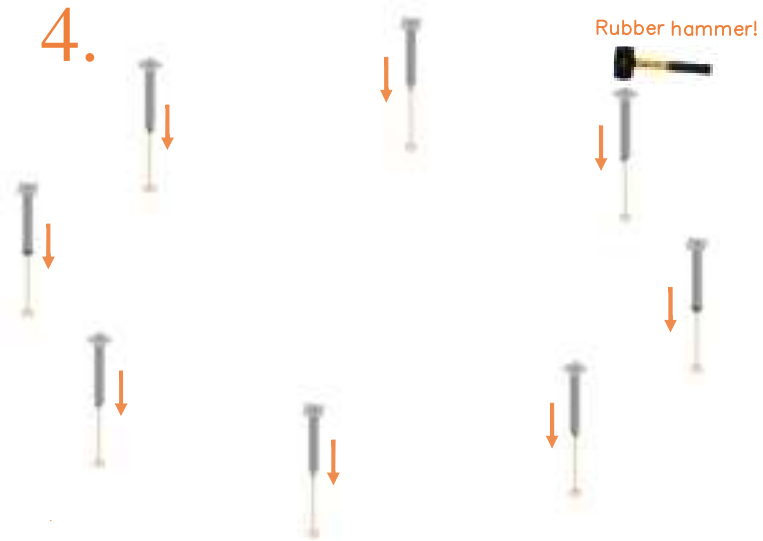

Model 12-I / Model 14-I

Avyna

Round trampolines

Assembly manual

Model 12-I / Model 14-I

	Model 12-I Ø365cm			Model 14-I Ø430cm		
	Quantity	Part number		Quantity	Part number	
Jumping mat	1	TEPL-12-222		1	TEPL-14-222	
Galvanized spring L=215mm Ø3.2mm	80	TEPL-200-211/A		96	TEPL-200-211/A	
Safety pad	1	TEPL-12-333-I (green) or AVGR-12-333-I (grey) or CAM-12-333-I (camouflage) or AVBL-12-333-I (black)		1	TEPL-14-333-I (green) or AVGR-14-333-I (grey) or CAM-14-333-I (camouflage) or AVBL-14-333-I (black)	
Fastener for safety pad	8	TEPL-ELAS-A		8	TEPL-ELAS-A	
Fastener for safety pad	24	TEPL-ELAS-B		24	TEPL-ELAS-B	
Inground pin	8	TEPL-PIN		8	TEPL-PIN	
C-tube	4	TEPL-12-113		4	TEPL-14-113	
K-tube	4	TEPL-12-114		4	TEPL-14-114	
H-tube	4	TEPL-12-115		4	TEPL-14-115	
Inground pin safety pad	24	TEPL-SP-PIN		24	TEPL-SP-PIN	
Tool for spring	1	TOOL-SPRING		1	TOOL-SPRING	
Users Manual	1	208010101		1	208010101	
Warning Card	1	208040101		1	208040101	
Tie rip for warning card	1	209010102		1	209010102	
Safety manual	1	208020301		1	208020301	

TEPL-ELAS-A

8x

11.

Safety net for Model 12-I / Model 14-I

	Model12-I Ø365cm			Model14-I Ø430cm		
	Quantity	Part number		Quantity	Part number	
Pole with sleeve for safety net	8	AVBL-12-802-A + AVBL-12-802-C		8	AVBL-12-802-A + AVBL-12-802-C	
Pole for safety net	8	AVBL-12-802-B		8	AVBL-14-802-B	
Clamp	8	CLAMP-TOOL-SN-12-i		8	CLAMP-TOOL-SN-14-i	
Safety net	1	ABNL-12		1	ANBL-14	
Straps for safety net	8	TEPL-BAND		8	TEPL-BAND	
Closure for safety net	2	TEPL-KNOOPJE		2	TEPL-KNOOPJE	
Screw M6	8	M6-30		8	M6-30	
Fastener for safety net	8	TEPL-ELAS-C		16	TEPL-ELAS-C	
Screw M8	32	M8-20		32	M8-20	
Allen key	2	ALLEN-KEY		2	ALLEN-KEY	
Wrench	2	WRENCH		2	WRENCH	
Fiberglass Rod	1set	FIBERGLASS-ROD-12		1set	FIBERGLASS-ROD-14	
Cap	8	TOP-CAP-BD		8	TOP-CAP-BD	