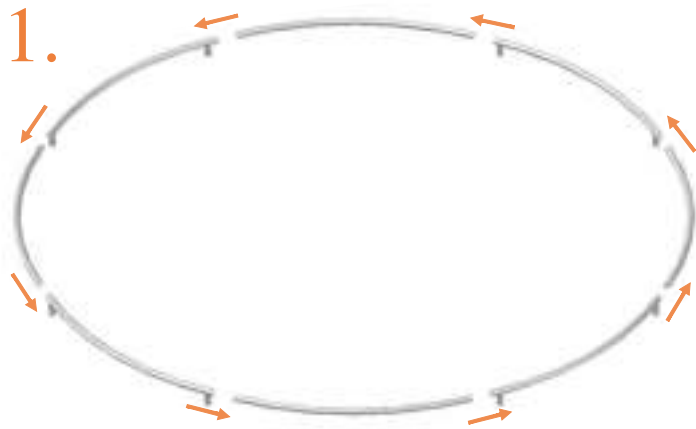

Model 12-I / Model 14-I

Avyna

Round trampolines

Assembly manual

Model 12-I / Model 14-I

	Model 12-I Ø365cm			Model 14-I Ø430cm		
	Quantity	Part number		Quantity	Part number	
Jumping mat	1	TEPL-12-222		1	TEPL-14-222	
Galvanized spring L=215mm Ø3.2mm	80	TEPL-200-211/A		96	TEPL-200-211/A	
Safety pad	1	TEPL-12-333-I (green) or AVGR-12-333-I (grey) or CAM-12-333-I (camouflage) or AVBL-12-333-I (black)		1	TEPL-14-333-I (green) or AVGR-14-333-I (grey) or CAM-14-333-I (camouflage) or AVBL-14-333-I (black)	
Fastener for safety pad	8	TEPL-ELAS-A		8	TEPL-ELAS-A	
Fastener for safety pad	24	TEPL-ELAS-B		24	TEPL-ELAS-B	
Inground pin	8	TEPL-PIN		8	TEPL-PIN	
C-tube	4	TEPL-12-113		4	TEPL-14-113	
K-tube	4	TEPL-12-114		4	TEPL-14-114	
H-tube	4	TEPL-12-115		4	TEPL-14-115	
Inground pin safety pad	24	TEPL-SP-PIN		24	TEPL-SP-PIN	
Tool for spring	1	TOOL-SPRING		1	TOOL-SPRING	
Users Manual	1	208010101		1	208010101	
Warning Card	1	208040101		1	208040101	
Tie rip for warning card	1	209010102		1	209010102	
Safety manual	1	208020301		1	208020301	

5.

6.

7.

8.

9.

10.

TEPL-ELAS-B

TEPL-ELAS-B

TEPL-ELAS-A

8x

11.

Safety net for Model 12-I / Model 14-I

	Model12-I Ø365cm			Model14-I Ø430cm		
	Quantity	Part number		Quantity	Part number	
Pole with sleeve for safety net	8	AVBL-12-802-A + AVBL-12-802-C		8	AVBL-12-802-A + AVBL-12-802-C	
Pole for safety net	8	AVBL-12-802-B		8	AVBL-14-802-B	
Clamp	8	CLAMP-TOOL-SN-12-i		8	CLAMP-TOOL-SN-14-i	
Safety net	1	ABNL-12		1	ANBL-14	
Straps for safety net	8	TEPL-BAND		8	TEPL-BAND	
Closure for safety net	2	TEPL-KNOOPJE		2	TEPL-KNOOPJE	
Screw M6	8	M6-30		8	M6-30	
Fastener for safety net	8	TEPL-ELAS-C		16	TEPL-ELAS-C	
Screw M8	32	M8-20		32	M8-20	
Allen key	2	ALLEN-KEY		2	ALLEN-KEY	
Wrench	2	WRENCH		2	WRENCH	
Fiberglass Rod	1set	FIBERGLASS-ROD-12		1set	FIBERGLASS-ROD-14	
Cap	8	TOP-CAP-BD		8	TOP-CAP-BD	