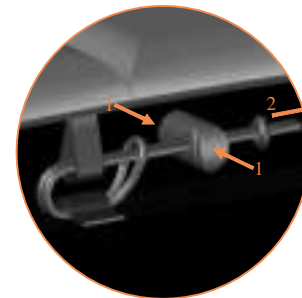

Model 12-I / Model 14-I

Avyna

Round trampolines

Assembly manual

Model 12-I / Model 14-I

	Model 12-I Ø365cm			Model 14-I Ø430cm		
	Quantity	Part number		Quantity	Part number	
Jumping mat	1	TEPL-12-222		1	TEPL-14-222	
Galvanized spring L=215mm Ø3.2mm	80	TEPL-200-211/A		96	TEPL-200-211/A	
Safety pad	1	TEPL-12-333-I (green) or AVGR-12-333-I (grey) or CAM-12-333-I (camouflage) or AVBL-12-333-I (black)		1	TEPL-14-333-I (green) or AVGR-14-333-I (grey) or CAM-14-333-I (camouflage) or AVBL-14-333-I (black)	
Fastener for safety pad	8	TEPL-ELAS-A		8	TEPL-ELAS-A	
Fastener for safety pad	24	TEPL-ELAS-B		24	TEPL-ELAS-B	
Inground pin	8	TEPL-PIN		8	TEPL-PIN	
C-tube	4	TEPL-12-113		4	TEPL-14-113	
K-tube	4	TEPL-12-114		4	TEPL-14-114	
H-tube	4	TEPL-12-115		4	TEPL-14-115	
Inground pin safety pad	24	TEPL-SP-PIN		24	TEPL-SP-PIN	
Tool for spring	1	TOOL-SPRING		1	TOOL-SPRING	
Users Manual	1	208010101		1	208010101	
Warning Card	1	208040101		1	208040101	
Tie rip for warning card	1	209010102		1	209010102	
Safety manual	1	208020301		1	208020301	

5.

6.

7.

8.

9.

10.

TEPL-ELAS-B

TEPL-ELAS-B

TEPL-ELAS-A

8x

11.

Safety net for Model 12-I / Model 14-I

	Model12-I Ø365cm			Model14-I Ø430cm		
	Quantity	Part number		Quantity	Part number	
Pole with sleeve for safety net	8	AVBL-12-802-A + AVBL-12-802-C		8	AVBL-12-802-A + AVBL-12-802-C	
Pole for safety net	8	AVBL-12-802-B		8	AVBL-14-802-B	
Clamp	8	CLAMP-TOOL-SN-12-i		8	CLAMP-TOOL-SN-14-i	
Safety net	1	ABNL-12		1	ANBL-14	
Straps for safety net	8	TEPL-BAND		8	TEPL-BAND	
Closure for safety net	2	TEPL-KNOOPJE		2	TEPL-KNOOPJE	
Screw M6	8	M6-30		8	M6-30	
Fastener for safety net	8	TEPL-ELAS-C		16	TEPL-ELAS-C	
Screw M8	32	M8-20		32	M8-20	
Allen key	2	ALLEN-KEY		2	ALLEN-KEY	
Wrench	2	WRENCH		2	WRENCH	
Fiberglass Rod	1set	FIBERGLASS-ROD-12		1set	FIBERGLASS-ROD-14	
Cap	8	TOP-CAP-BD		8	TOP-CAP-BD	