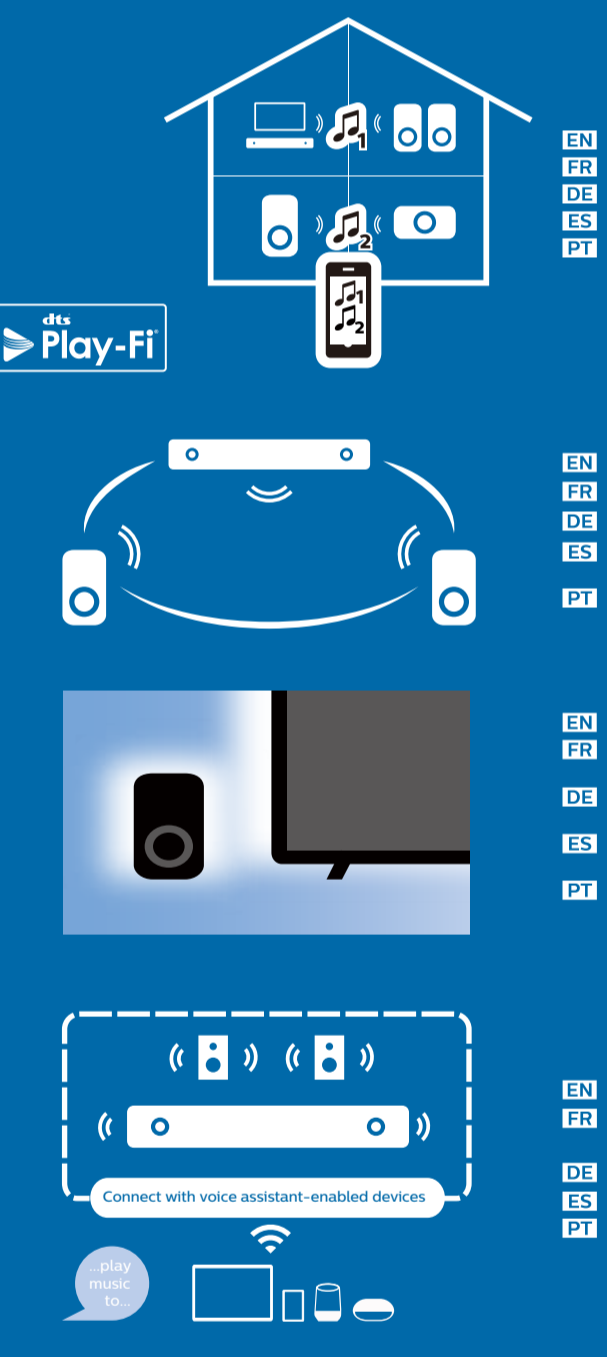

PHILIPS
Wireless Home
Speaker

Bigger sound.
Any room
Son plus gros.
Pour toute pièce