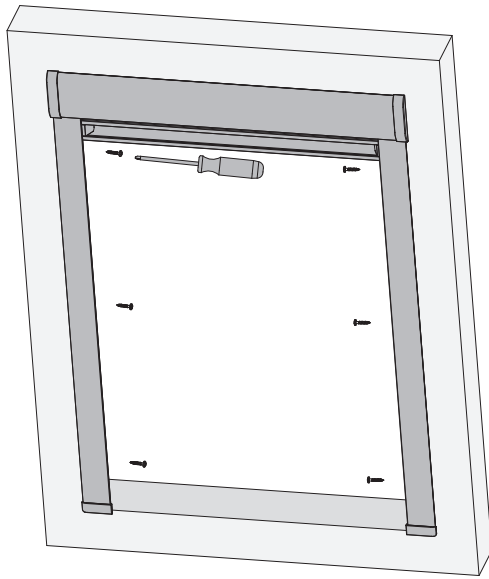

MONTAGE HANDLEIDING

Dakraam Rolgordijn

C(K)02, C(K)04, F(K)06, M(K)04, U(K)04: 8 pcs
M(K)06, S(K)06, M(K)08, U(K)08: 10 pcs
P(K)10: 12 pcs

Ø3 x 16mm

3

4

5