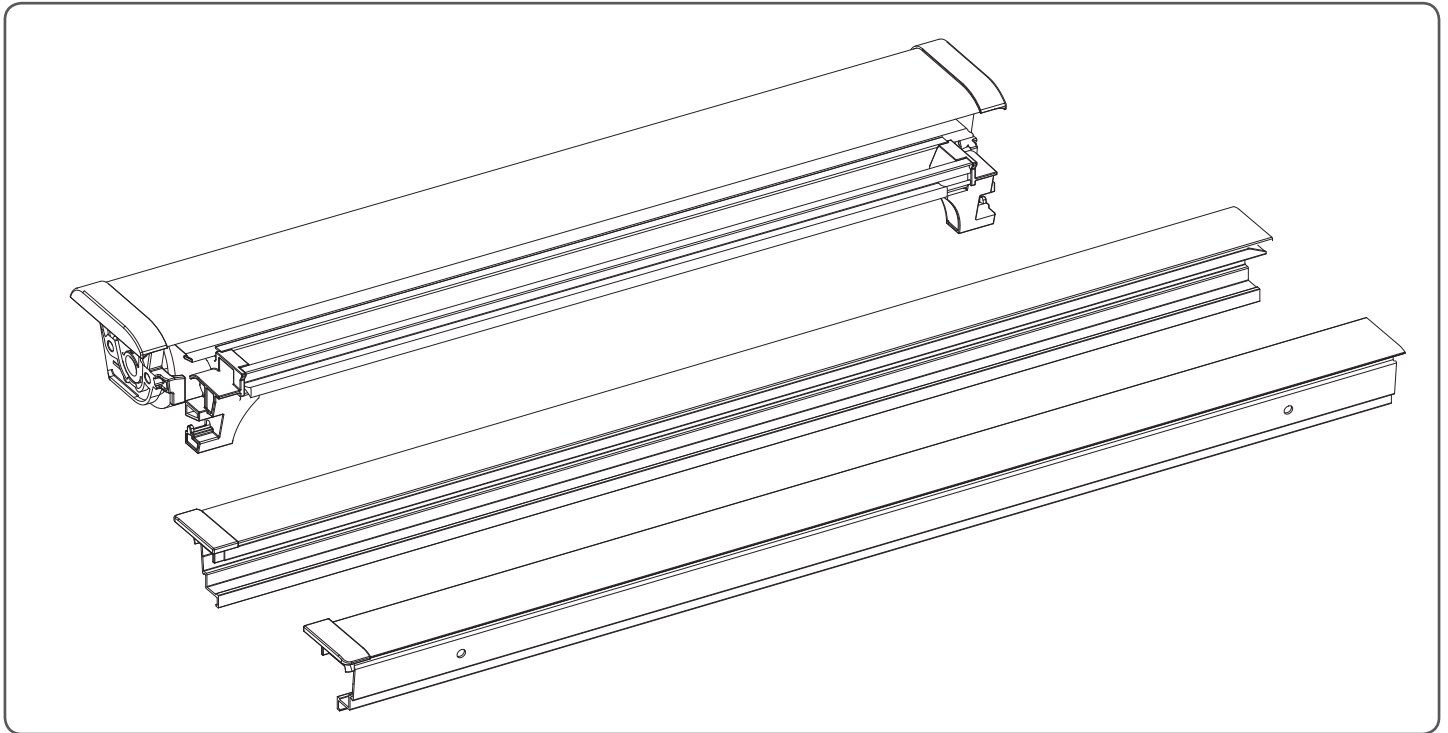

MONTAGE HANDLEIDING

Dakraam Rolgordijn

C(K)02, C(K)04, F(K)06, M(K)04, U(K)04: 8 pcs
M(K)06, S(K)06, M(K)08, U(K)08: 10 pcs
P(K)10: 12 pcs

Ø3 x 16mm

3

4

5