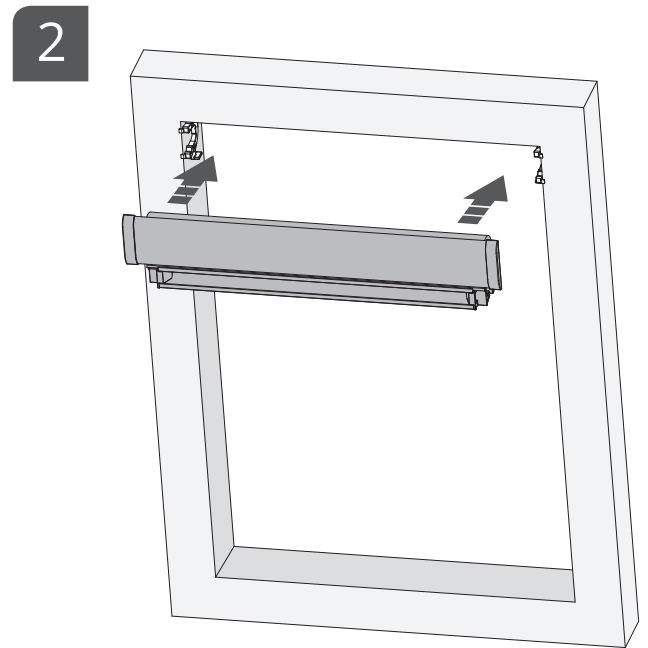

MONTAGE HANDLEIDING

Dakraam Rolgordijn

C(K)02, C(K)04, F(K)06, M(K)04, U(K)04: 8 pcs
M(K)06, S(K)06, M(K)08, U(K)08: 10 pcs
P(K)10: 12 pcs

Ø3 x 16mm

3

4

5