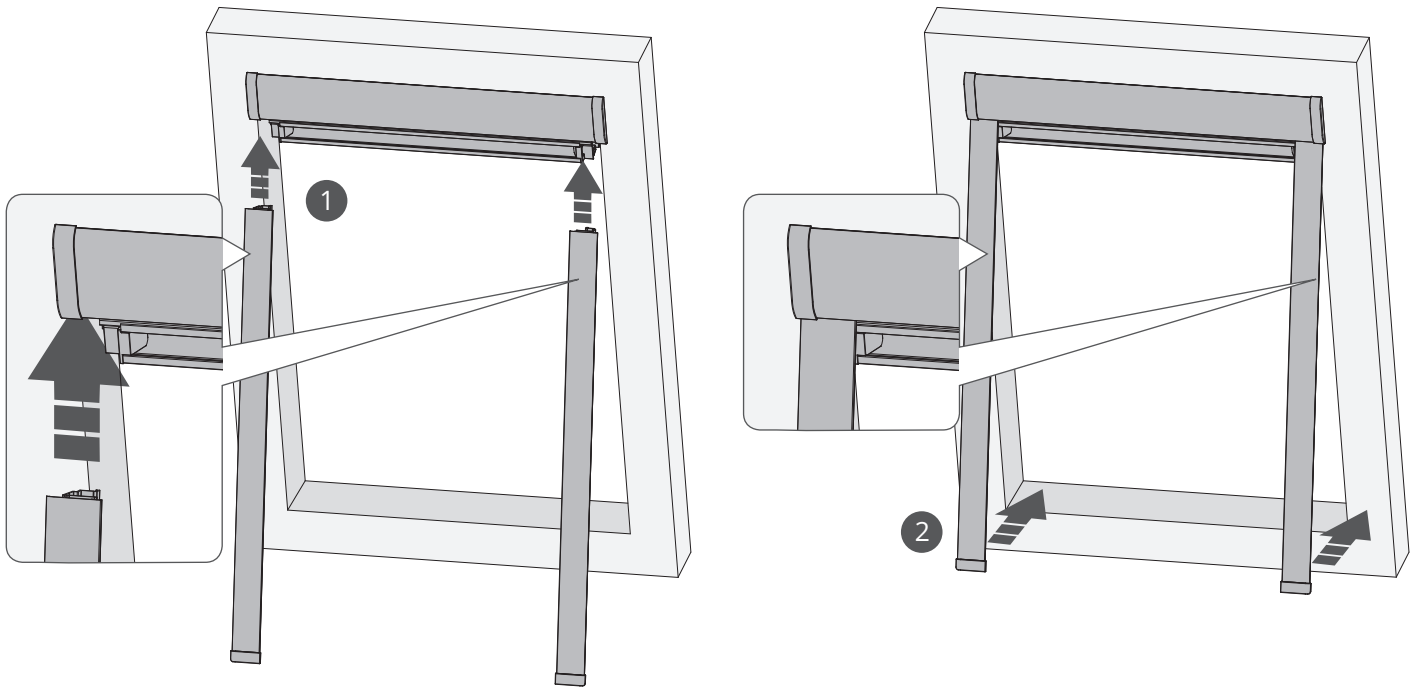

MONTAGE HANDLEIDING

Dakraam Rolgordijn

C(K)02, C(K)04, F(K)06, M(K)04, U(K)04: 8 pcs
M(K)06, S(K)06, M(K)08, U(K)08: 10 pcs
P(K)10: 12 pcs

Ø3 x 16mm

3

4

5