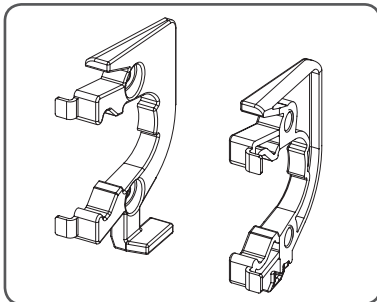

MONTAGE HANDLEIDING

Dakraam Rolgordijn

C(K)02, C(K)04, F(K)06, M(K)04, U(K)04: 8 pcs
M(K)06, S(K)06, M(K)08, U(K)08: 10 pcs
P(K)10: 12 pcs

Ø3 x 16mm

3

4

5