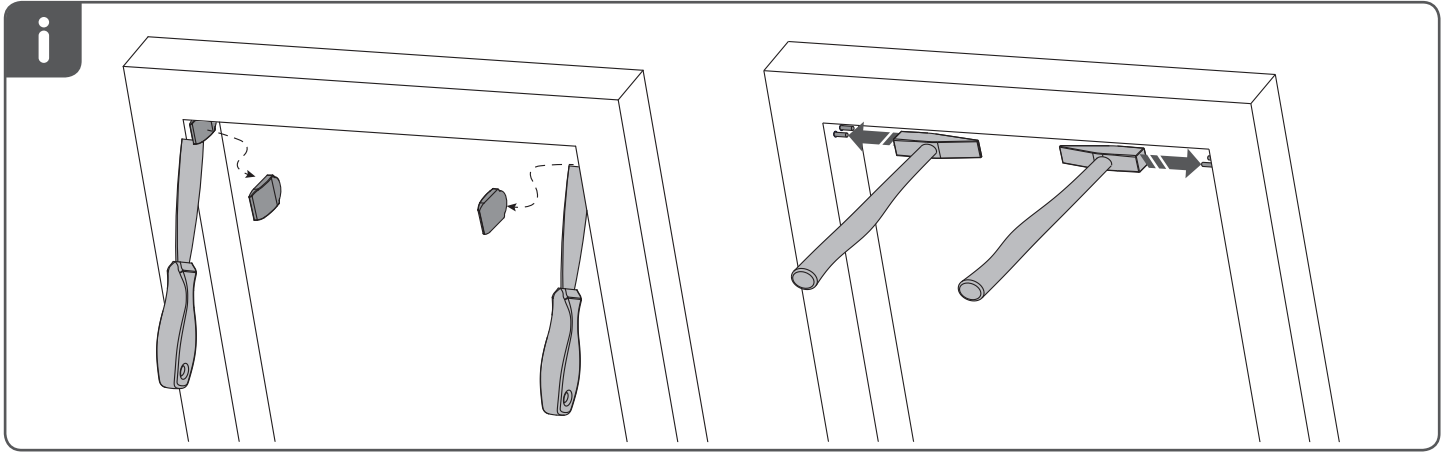

MONTAGE HANDLEIDING

Dakraam Rolgordijn

C(K)02, C(K)04, F(K)06, M(K)04, U(K)04: 8 pcs
M(K)06, S(K)06, M(K)08, U(K)08: 10 pcs
P(K)10: 12 pcs

Ø3 x 16mm

3

4

5