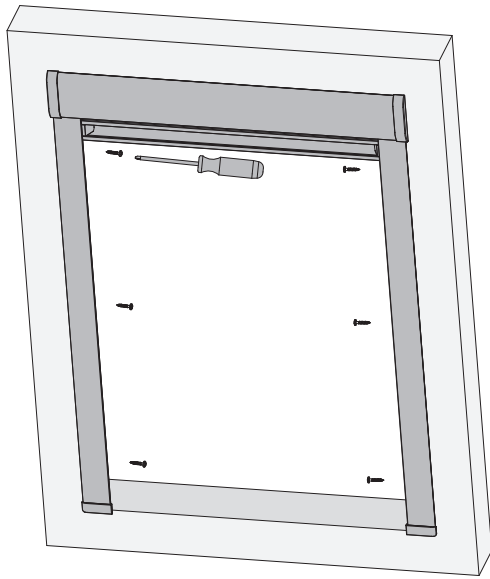

MONTAGE HANDLEIDING

Dakraam Rolgordijn

C(K)02, C(K)04, F(K)06, M(K)04, U(K)04: 8 pcs
M(K)06, S(K)06, M(K)08, U(K)08: 10 pcs
P(K)10: 12 pcs

Ø3 x 16mm

3

4

5