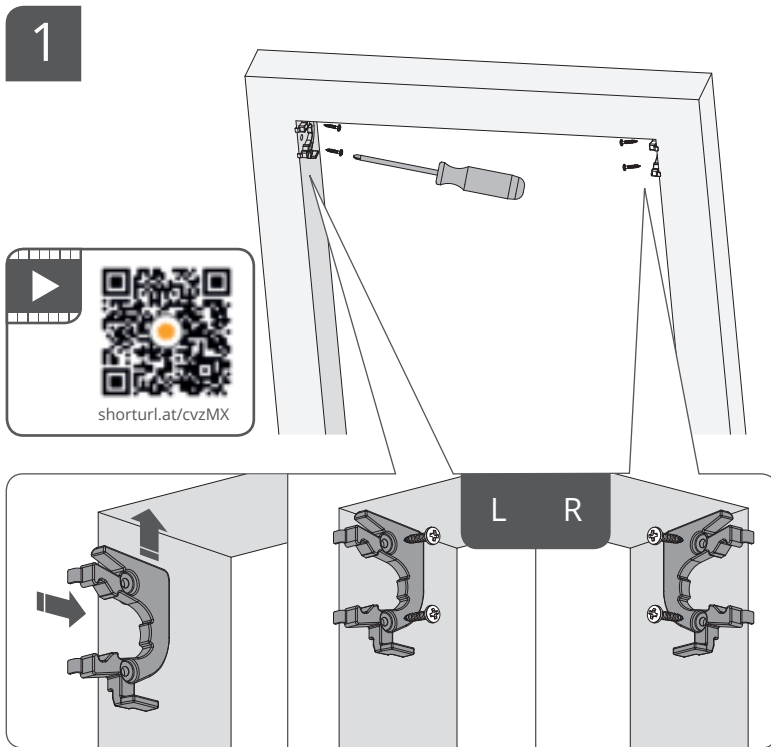

MONTAGE HANDLEIDING

Dakraam Rolgordijn

C(K)02, C(K)04, F(K)06, M(K)04, U(K)04: 8 pcs
M(K)06, S(K)06, M(K)08, U(K)08: 10 pcs
P(K)10: 12 pcs

Ø3 x 16mm

3

4

5