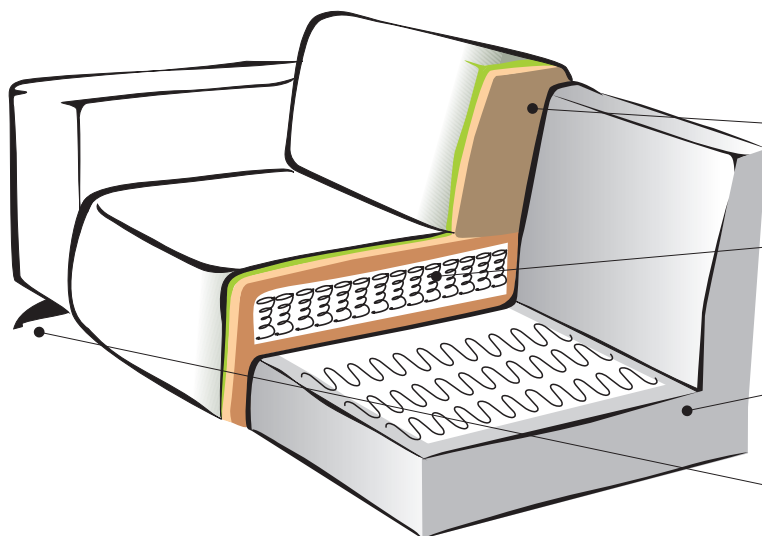

LAMBADA

2.5- seater sofa with OE MURCIA
W 2760 x D 2100 x H 770

3- seater sofa MURCIA
W 2300 x D 940 x H 770
2- seater sofa MURCIA
W 1900 x D 940 x H 770

Backrest
HR foam 23/13 kg/m³,
synthetic batting 250 g/m², textile

Seat
Bonnell spring block, regular foam,
synthetic batting 250 g/m², textile

Frame
Solid wood, chipboard, hardboard, plywood,
regular foam, zig-zag springs,
synthetic batting 250 g/m², textile

Feet
Metallic legs H=140 mm