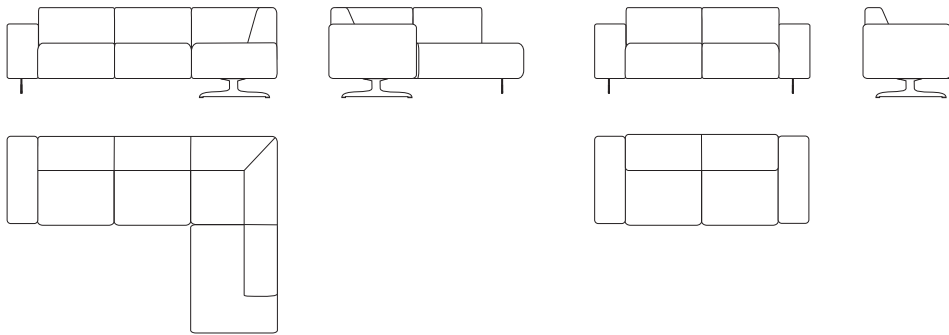

LAMBADA

2.5- seater sofa with OE MURCIA
W 2760 x D 2100 x H 770

3- seater sofa MURCIA
W 2300 x D 940 x H 770
2- seater sofa MURCIA
W 1900 x D 940 x H 770

Backrest
HR foam 23/13 kg/m³,
synthetic batting 250 g/m², textile

Seat
Bonnell spring block, regular foam,
synthetic batting 250 g/m², textile

Frame
Solid wood, chipboard, hardboard, plywood,
regular foam, zig-zag springs,
synthetic batting 250 g/m², textile

Feet
Metallic legs H=140 mm