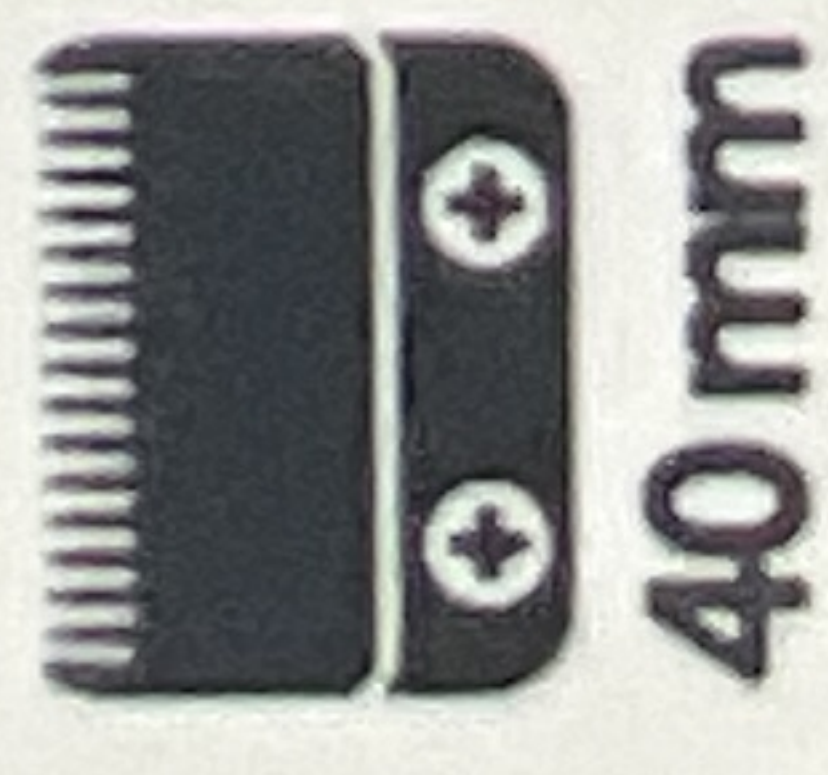

Operating time
with full charge

Included: combs,
brush and adapter

Japanese, steel blade
440C

Cordless

1 year warrenty

TONDE 400

8 720604 111033

!Clipper.nl