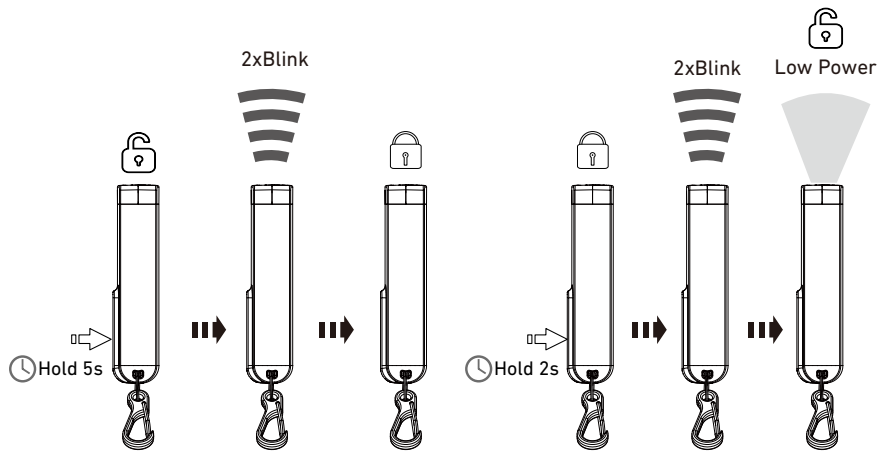

LEDLENSER K series