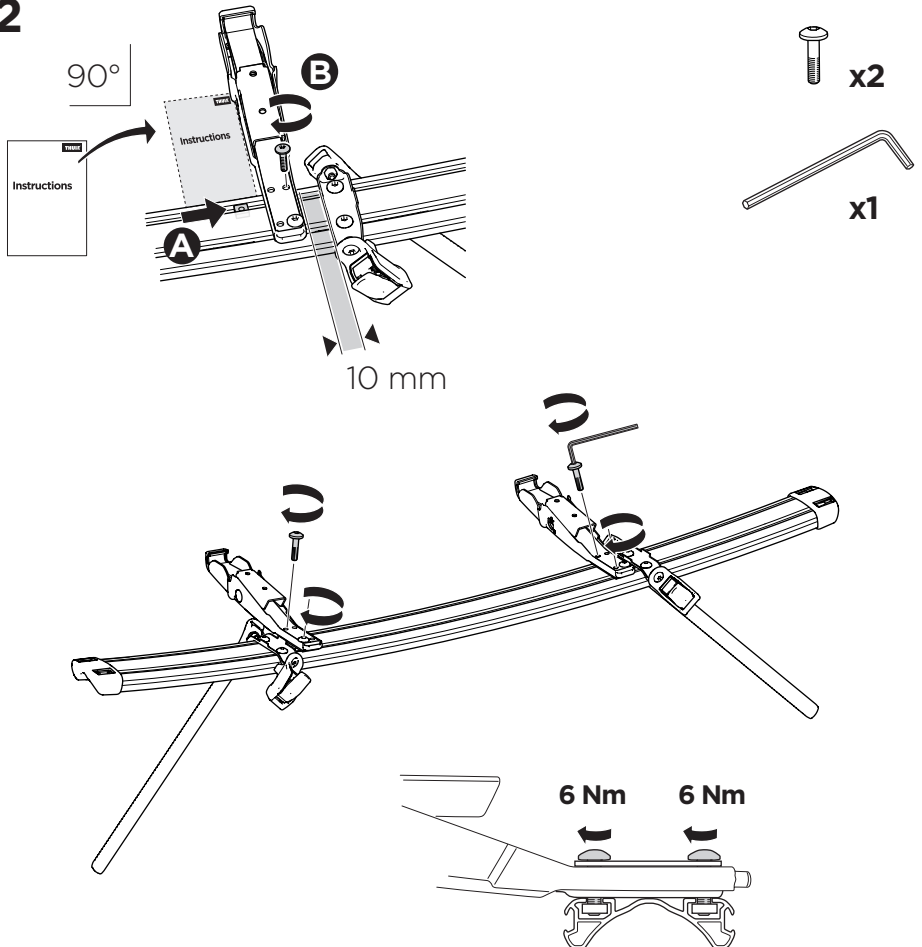

CITY CRASH
 Complies with ISO norm

i

1

2

3

4

5

x1