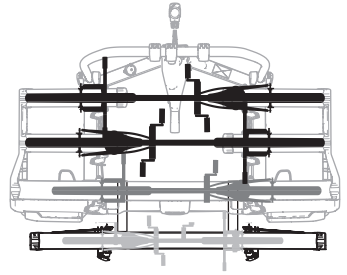

CITY CRASH
 Complies with ISO norm

i

1

2

3

4

5

x1