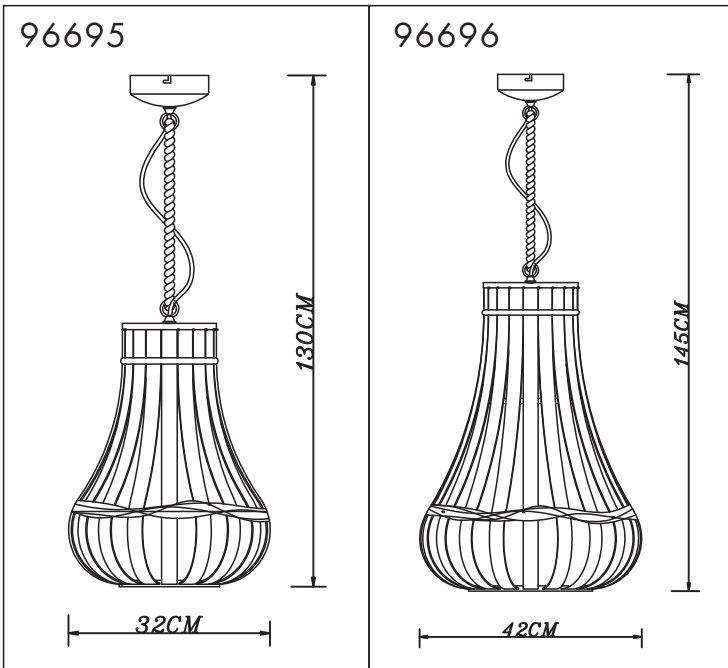

INSTRUCTION MANUAL

Excalibur HL Rope

Overall size:

  **STEP:6
NOT INCLUDED**

FittinQ B.V.

Smaragdweg 52, 5527 LB Hapert, The Netherlands
www.qazqa.nl

QAZQA