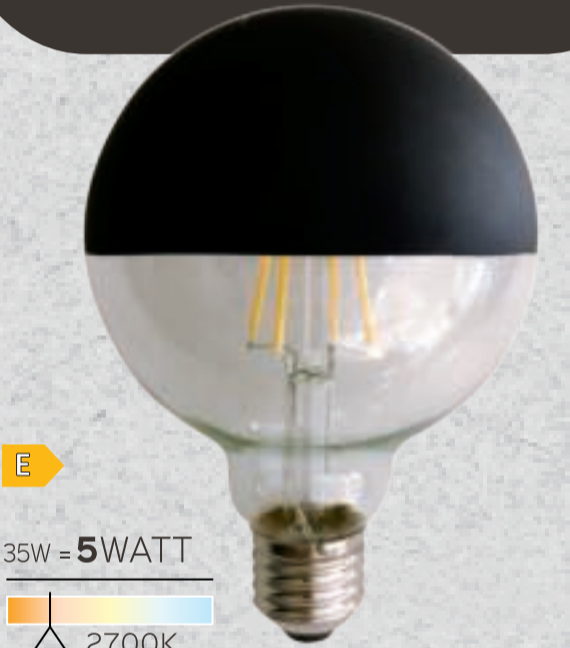

100X100X160MM

LED FILAMENT G95
35W = **5W** 550LM

ENERGY
Luedd
02353

5W
kWh/1000h

2015/2015

2200K

0.1 sec

G95 E27 5W 550Lm
2700K Clear Mirror Black
02353

Re-order? Go to
www.luedd.com
and use article number 02353

550
LUMEN
35W = **5WATT**
230VOLT

>20000X

25000H

LED FILAMENT G95
5WATT 550LUMEN

E

35W = **5WATT**

2700K