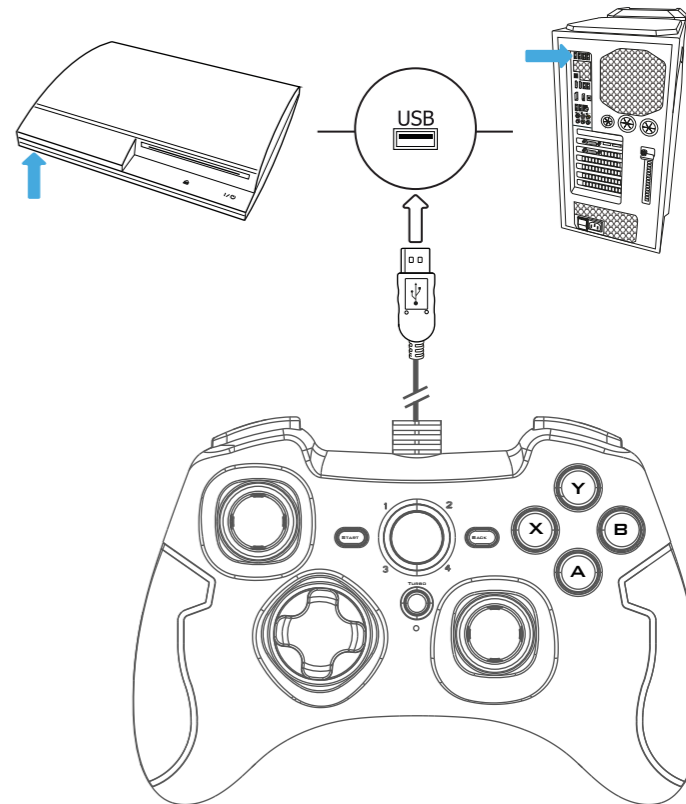

Trust

www.trust.com/22193/faq

Gamepad
CXT 560

Installation

PC

X-input

D-input

TURBO

PC

WINDOWS 7

①

WINDOWS 8/10

①

Control panel

②

Devices and Printers