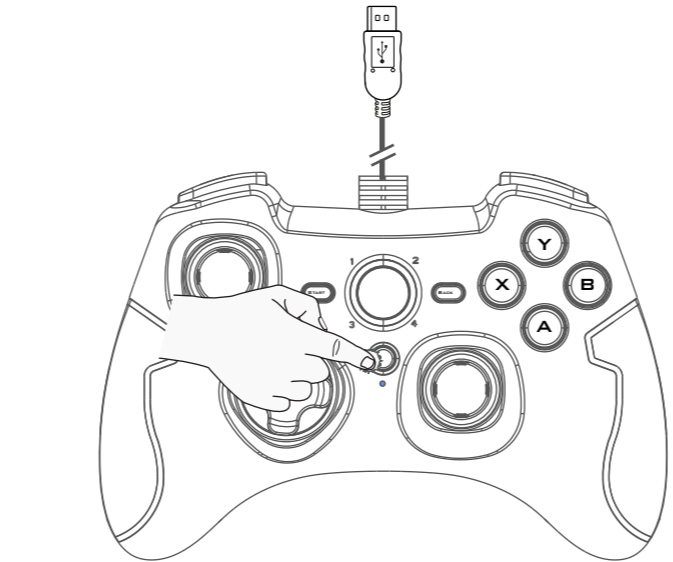

Trust

www.trust.com/22193/faq

Gamepad
CXT 560

Installation

PC

X-input

D-input

TURBO