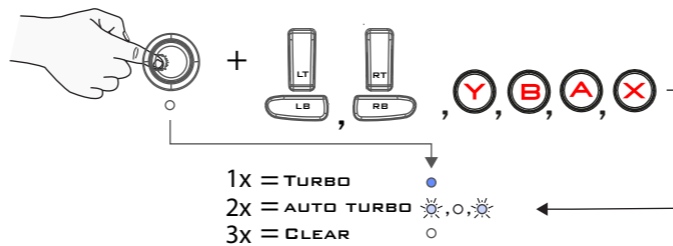

Trust

www.trust.com/22193/faq

Gamepad
CXT 560

Installation

PC

X-input

D-input

TURBO