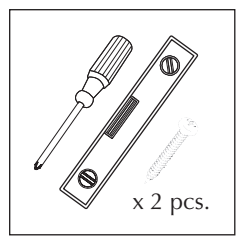

BUTTERFLIES

hook | user guide

UIMAGE

ASSEMBLY GUIDE

Ⓑ x 2 pcs.

Ⓒ x 2 pcs.

Ⓐ x 1 pc.

Find assembly videos by using the QR code or by going online at our website
umage.com/instructions