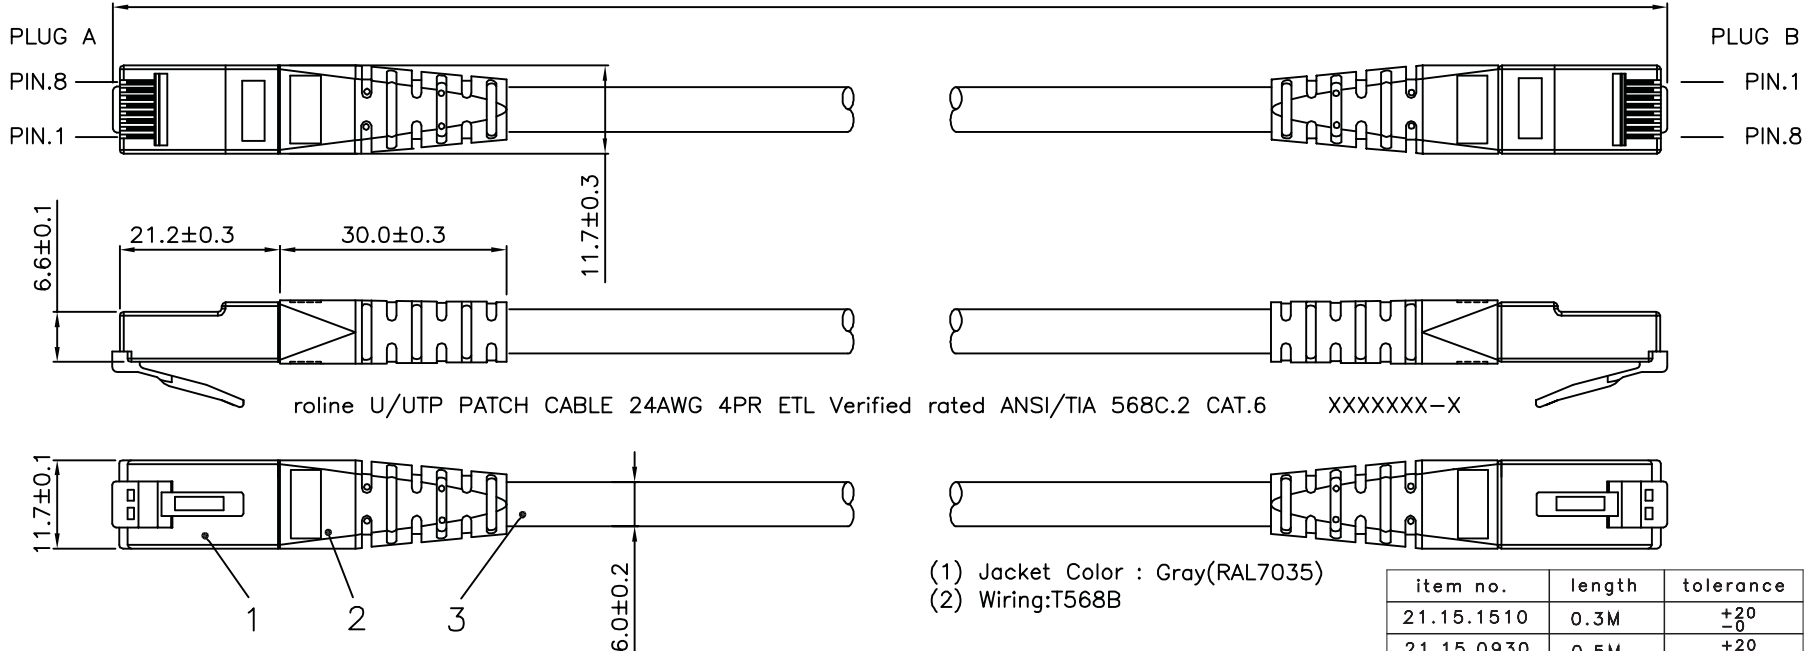

1 2 3 4 5 6

Total length (optional)

- (1) Jacket Color : Gray(RAL7035)
- (2) Wiring:T568B

item no.	length	tolerance
21.15.1510	0.3M	+20 -0
21.15.0930	0.5M	+20 -0
21.15.0931	1M	+20 -0
21.15.0923	1.5M	+20 -0
21.15.0932	2M	+20 -10
21.15.0933	3M	+20 -10
21.15.0935	5M	+30 -20
21.15.0937	7M	+30 -20
21.15.0940	10M	+30 -20
21.15.0945	15M	+30 -20
21.15.0950	20M	+70 -30

Specification :

- Material :
1. RJ45 Plug :
 - 1-1. Housing : Polycarbonate, Transparent color.
 - 1-2. Contact material : Phosphor Bronze with 50-60 micro-inch Nickel plated.
 - 1-3. Contact finished : Min. 50 micro-inch Gold plated.
 2. Molding: PVC.
 3. Cable :
 - 3-1. Jacket : PVC.
 - 3-2. Conductor : 24 AWG stranded copper.
 - 3-3. Isolation : PE.
 - 3-4. Isolation Cross Bar for 4 pairs : PE.
 4. Cable structure : U/UTP, 4 twisted pair with Cross Bar.
 5. Minimum Bending Radius: 50mm

item no	21.15.1510	21.15.0930	21.15.0931	21.15.0923	21.15.0932
	21.15.0933	21.15.0935	21.15.0937	21.15.0940	21.15.0945
Desc	ROLINE Cat 6 U/UTP Patch Cord,Gray				
"#": Matching DIM.	DRAWING	23.JuL.2016	byz		
"*": Important DIM.	CHECK	23.JuL.2016	Jane		
Others General DIM.	APPROVAL	23.JuL.2016	Jaimy		
GENERAL TOLERANCE OF DIMENSIONS		DATE	NAME		
X.XXX ±0.005	SCALE	1/1 (A4)	UNIT	mm	
X.XX ±0.05			DRAWING NO.		
X.X ±0.1			DRAWING CLASSIFICATION		S
			1 OF 1		