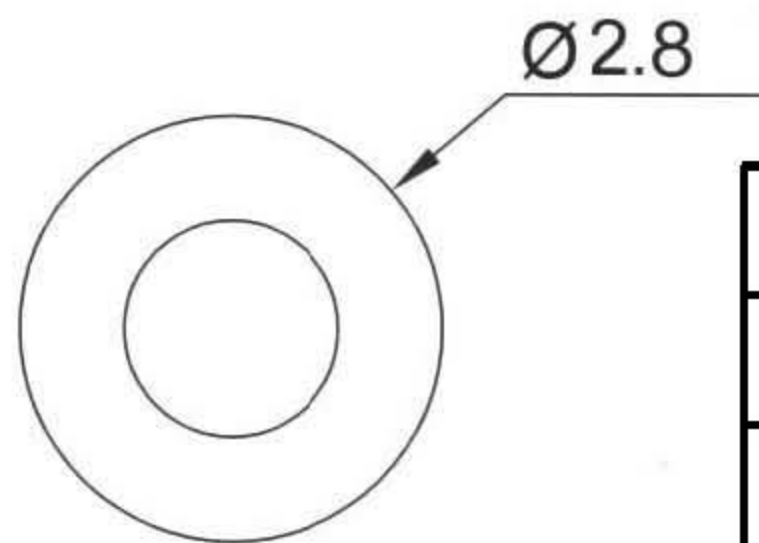

Datenblatt - Fiche technique - Data sheet

11.99.4329

VALUE Cinch-Verlängerungskabel simplex ST/BU, 10m

VALUE Câble rallonge RCA M/F, 10m

VALUE Cinch Cable, simplex M - F, 10 m

nickel plated RCA plug

nickel plated RCA Jack

ITEM	LENGTH
11.99.4321-50	1.5M
11.99.4325-30	5M
11.99.4329-20	10M

1	Spec:	7*0.12 Copper/28*0.10 copper		
2	Connector:	RCA plug to RCA jack		
3	Color:	Black		

Rotronic Co., Ltd.		DESCRIPTION		RCA M TO RCA F	
		PART.NO.			
DRAW	song	DWG.NO.		REV.	A
CHECK		DATE	2007.3.26	SCALE	NONE
ISSUE		SIZE	A4	UNIT	mm
				SHEET	1/1