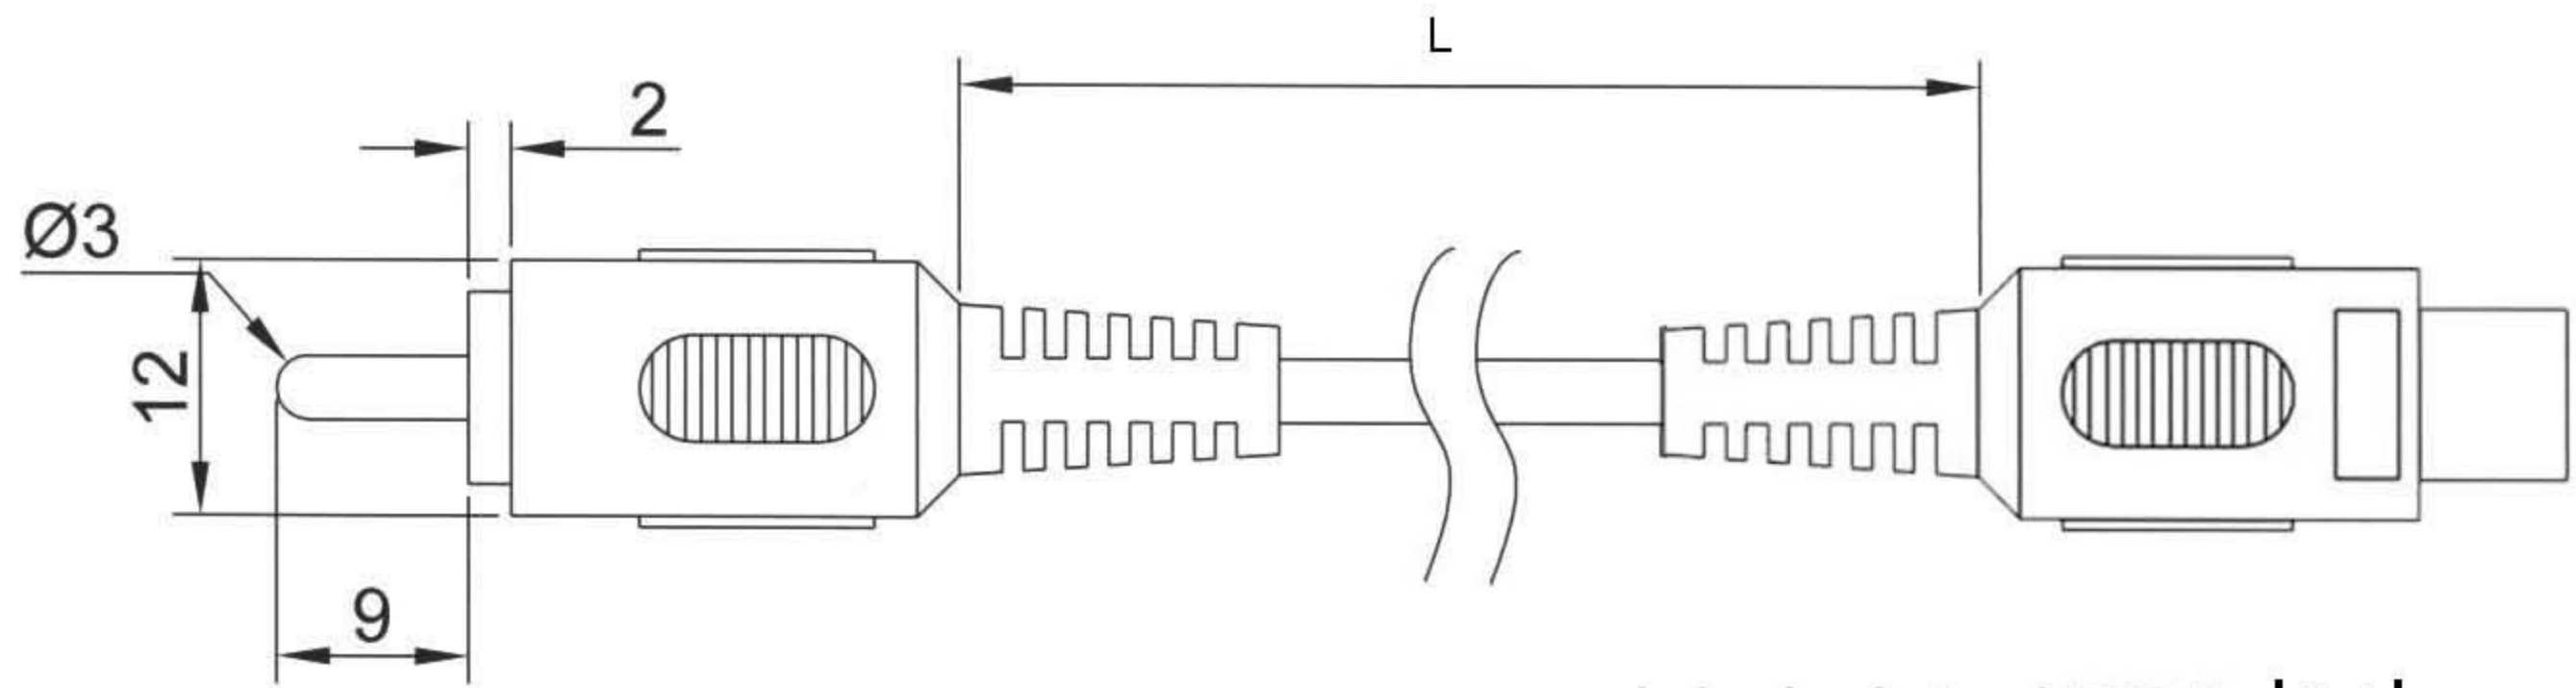

Datenblatt - Fiche technique - Data sheet

11.99.4329

VALUE Cinch-Verlängerungskabel simplex ST/BU, 10m

VALUE Câble rallonge RCA M/F, 10m

VALUE Cinch Cable, simplex M - F, 10 m

nickel plated RCA plug

nickel plated RCA Jack

ITEM	LENGTH
11.99.4321-50	1.5M
11.99.4325-30	5M
11.99.4329-20	10M

1	Spec:	7*0.12 Copper/28*0.10 copper		
2	Connector:	RCA plug to RCA jack		
3	Color:	Black		

Rotronic Co., Ltd.		DESCRIPTION		RCA M TO RCA F	
		PART.NO.			
DRAW	song	DWG.NO.		REV.	A
CHECK		DATE	2007.3.26	SCALE	NONE
ISSUE		SIZE	A4	UNIT	mm
				SHEET	1/1