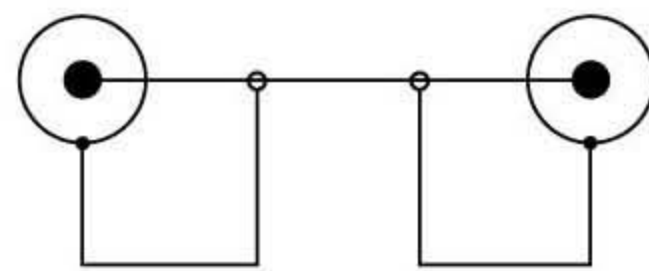

Datenblatt - Fiche technique - Data sheet

11.99.4329

VALUE Cinch-Verlängerungskabel simplex ST/BU, 10m

VALUE Câble rallonge RCA M/F, 10m

VALUE Cinch Cable, simplex M - F, 10 m

nickel plated RCA plug

nickel plated RCA Jack

ITEM	LENGTH
11.99.4321-50	1.5M
11.99.4325-30	5M
11.99.4329-20	10M

1	Spec:	7*0.12 Copper/28*0.10 copper		
2	Connector:	RCA plug to RCA jack		
3	Color:	Black		

Rotronic Co., Ltd.		DESCRIPTION		RCA M TO RCA F	
		PART.NO.			
DRAW	song	DWG.NO.		REV.	A
CHECK		DATE	2007.3.26	SCALE	NONE
ISSUE		SIZE	A4	UNIT	mm
				SHEET	1/1