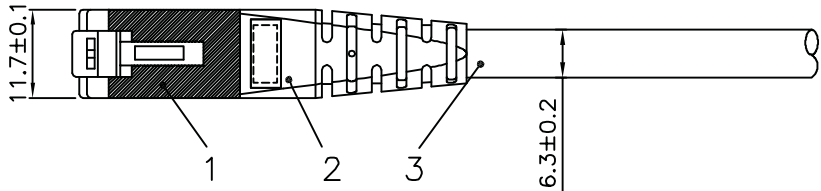

1

2

3

4

5

6

Total length (optional)

roline S/FTP PATCH CABLE 26AWG 4PR ISO/IEC 11801 & EN50288 CAT.6 XXXXXXXX-X

- (1) Jacket Color : Green(RAL6029)
- (2) Wiring:T568B

item no.	length	tolerance
21.15.1313	0.3M	+20 -0
21.15.1323	0.5M	+20 -0
21.15.1333	1M	+20 -0
21.15.0826	1.5M	+20 -0
21.15.1343	2M	+20 -10
21.15.1353	3M	+20 -10
21.15.1363	5M	+30 -20
21.15.1373	7M	+30 -20
21.15.1383	10M	+30 -20
21.15.1393	15M	+30 -20
21.15.1403	20M	+70 -30

Specification :

Material :

- RJ45 Plug :
  - Housing : Polycarbonate,Transparent color.
  - Contact material : Phosphor Bronze with 50-60 micro-inch Nickel plated.
  - Contact finished : Min. 50 micro-inch Gold plated on surface contact area.
  - Shield : Bronze with Nickel plated.
- Molding : PVC.
- Cable :
  - Jacket : PVC.
  - Conductor : 26 AWG stranded copper.
  - Isolation : PE.
  - Shield : Aluminum Foil Shielded for Each Pair, Tin Copper Braid.
- Cable structure : S/FTP, 4 twisted pair.
- Minimum Bending Radius: 50mm