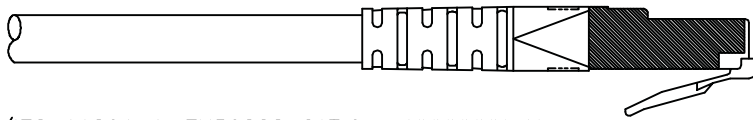

1

2

3

4

5

6

Total length (optional)

roline S/FTP PATCH CABLE 26AWG 4PR ISO/IEC 11801 & EN50288 CAT.6 XXXXXXXX-X

- (1) Jacket Color : Green(RAL6029)
- (2) Wiring:T568B

item no.	length	tolerance
21.15.1313	0.3M	+20 -0
21.15.1323	0.5M	+20 -0
21.15.1333	1M	+20 -0
21.15.0826	1.5M	+20 -0
21.15.1343	2M	+20 -10
21.15.1353	3M	+20 -10
21.15.1363	5M	+30 -20
21.15.1373	7M	+30 -20
21.15.1383	10M	+30 -20
21.15.1393	15M	+30 -20
21.15.1403	20M	+70 -30

Specification :

Material :

- RJ45 Plug :
  - Housing : Polycarbonate,Transparent color.
  - Contact material : Phosphor Bronze with 50-60 micro-inch Nickel plated.
  - Contact finished : Min. 50 micro-inch Gold plated on surface contact area.
  - Shield : Bronze with Nickel plated.
- Molding : PVC.
- Cable :
  - Jacket : PVC.
  - Conductor : 26 AWG stranded copper.
  - Isolation : PE.
  - Shield : Aluminum Foil Shielded for Each Pair, Tin Copper Braid.
- Cable structure : S/FTP, 4 twisted pair.
- Minimum Bending Radius: 50mm