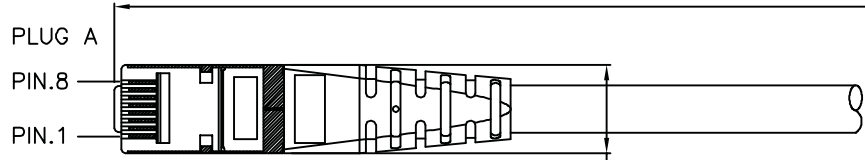

1

2

3

4

5

6

Total length (optional)

roline S/FTP PATCH CABLE 26AWG 4PR ISO/IEC 11801 & EN50288 CAT.6 XXXXXXXX-X

- (1) Jacket Color : Green(RAL6029)
- (2) Wiring:T568B

item no.	length	tolerance
21.15.1313	0.3M	+20 -0
21.15.1323	0.5M	+20 -0
21.15.1333	1M	+20 -0
21.15.0826	1.5M	+20 -0
21.15.1343	2M	+20 -10
21.15.1353	3M	+20 -10
21.15.1363	5M	+30 -20
21.15.1373	7M	+30 -20
21.15.1383	10M	+30 -20
21.15.1393	15M	+30 -20
21.15.1403	20M	+70 -30

Specification :

Material :

- RJ45 Plug :
  - Housing : Polycarbonate,Transparent color.
  - Contact material : Phosphor Bronze with 50-60 micro-inch Nickel plated.
  - Contact finished : Min. 50 micro-inch Gold plated on surface contact area.
  - Shield : Bronze with Nickel plated.
- Molding : PVC.
- Cable :
  - Jacket : PVC.
  - Conductor : 26 AWG stranded copper.
  - Isolation : PE.
  - Shield : Aluminum Foil Shielded for Each Pair, Tin Copper Braid.
- Cable structure : S/FTP, 4 twisted pair.
- Minimum Bending Radius: 50mm