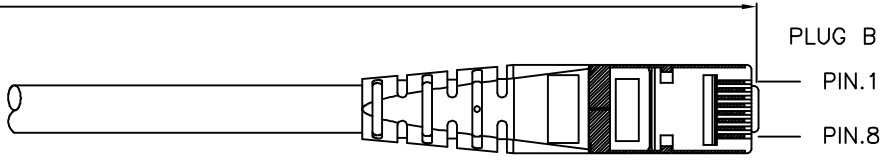

1

2

3

4

5

6

Total length (optional)

roline S/FTP PATCH CABLE 26AWG 4PR ISO/IEC 11801 & EN50288 CAT.6 XXXXXXXX-X

- (1) Jacket Color : Green(RAL6029)
- (2) Wiring:T568B

item no.	length	tolerance
21.15.1313	0.3M	+20 -0
21.15.1323	0.5M	+20 -0
21.15.1333	1M	+20 -0
21.15.0826	1.5M	+20 -0
21.15.1343	2M	+20 -10
21.15.1353	3M	+20 -10
21.15.1363	5M	+30 -20
21.15.1373	7M	+30 -20
21.15.1383	10M	+30 -20
21.15.1393	15M	+30 -20
21.15.1403	20M	+70 -30

Specification :

Material :

- RJ45 Plug :
  - Housing : Polycarbonate,Transparent color.
  - Contact material : Phosphor Bronze with 50-60 micro-inch Nickel plated.
  - Contact finished : Min. 50 micro-inch Gold plated on surface contact area.
  - Shield : Bronze with Nickel plated.
- Molding : PVC.
- Cable :
  - Jacket : PVC.
  - Conductor : 26 AWG stranded copper.
  - Isolation : PE.
  - Shield : Aluminum Foil Shielded for Each Pair, Tin Copper Braid.
- Cable structure : S/FTP, 4 twisted pair.
- Minimum Bending Radius: 50mm