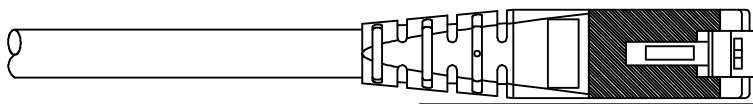

1

2

3

4

5

6

Total length (optional)

roline S/FTP PATCH CABLE 26AWG 4PR ISO/IEC 11801 & EN50288 CAT.6 XXXXXXXX-X

- (1) Jacket Color : Green(RAL6029)
- (2) Wiring:T568B

item no.	length	tolerance
21.15.1313	0.3M	+20 -0
21.15.1323	0.5M	+20 -0
21.15.1333	1M	+20 -0
21.15.0826	1.5M	+20 -0
21.15.1343	2M	+20 -10
21.15.1353	3M	+20 -10
21.15.1363	5M	+30 -20
21.15.1373	7M	+30 -20
21.15.1383	10M	+30 -20
21.15.1393	15M	+30 -20
21.15.1403	20M	+70 -30

Specification :

Material :

- RJ45 Plug :
  - Housing : Polycarbonate,Transparent color.
  - Contact material : Phosphor Bronze with 50-60 micro-inch Nickel plated.
  - Contact finished : Min. 50 micro-inch Gold plated on surface contact area.
  - Shield : Bronze with Nickel plated.
- Molding : PVC.
- Cable :
  - Jacket : PVC.
  - Conductor : 26 AWG stranded copper.
  - Isolation : PE.
  - Shield : Aluminum Foil Shielded for Each Pair, Tin Copper Braid.
- Cable structure : S/FTP, 4 twisted pair.
- Minimum Bending Radius: 50mm