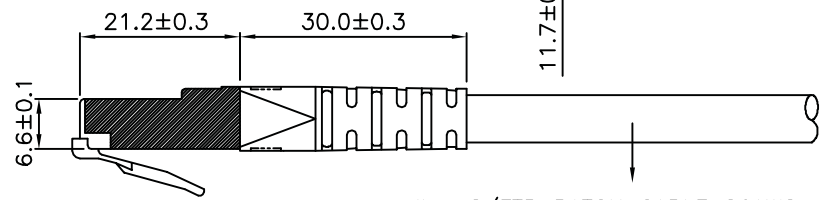

1

2

3

4

5

6

Total length (optional)

roline S/FTP PATCH CABLE 26AWG 4PR ISO/IEC 11801 & EN50288 CAT.6 XXXXXXXX-X

- (1) Jacket Color : Green(RAL6029)
- (2) Wiring:T568B

item no.	length	tolerance
21.15.1313	0.3M	+20 -0
21.15.1323	0.5M	+20 -0
21.15.1333	1M	+20 -0
21.15.0826	1.5M	+20 -0
21.15.1343	2M	+20 -10
21.15.1353	3M	+20 -10
21.15.1363	5M	+30 -20
21.15.1373	7M	+30 -20
21.15.1383	10M	+30 -20
21.15.1393	15M	+30 -20
21.15.1403	20M	+70 -30

Specification :

Material :

- RJ45 Plug :
  - Housing : Polycarbonate,Transparent color.
  - Contact material : Phosphor Bronze with 50-60 micro-inch Nickel plated.
  - Contact finished : Min. 50 micro-inch Gold plated on surface contact area.
  - Shield : Bronze with Nickel plated.
- Molding : PVC.
- Cable :
  - Jacket : PVC.
  - Conductor : 26 AWG stranded copper.
  - Isolation : PE.
  - Shield : Aluminum Foil Shielded for Each Pair, Tin Copper Braid.
- Cable structure : S/FTP, 4 twisted pair.
- Minimum Bending Radius: 50mm

item no	21.15.1313	21.15.1323	21.15.1333	21.15.0826	21.15.1343
	21.15.1353	21.15.1363	21.15.1373	21.15.1383	21.15.1393

Desc		ROLINE Cat 6 S/FTP Patch Cord,Green			
"#": Matching DIM.	DRAWING	23.JuL.2016	byz		
"*": Important DIM.	CHECK	23.JuL.2016	Jane		
Others General DIM.	APPROVAL	23.JuL.2016	Jaimy		
GENERAL TOLERANCE OF DIMENSIONS		DATE	NAME		
X.XXX ±0.005		SCALE	1/1 (A4)	UNIT	mm
X.XX ±0.05					
X.X ±0.1					
DRAWING NO.					
DRAWING CLASSIFICATION		S	SHEET	1 OF 1	A1