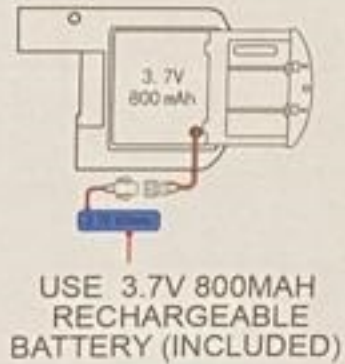

DIE-CAST

REMOTE CONTROLLING EXCAVATOR

AUTO-SHOW

5 A/C CHANNEL

1:24

PROPORTION

DIE-CAST
REMOTE CONTROLLING EXCAVATOR

AUTO-SHOW

5 A/C CHANNEL

5 A/C CHANNEL

1:24

PROPORTION

ENGINEERING

LEAVE INDUSTRY

1:24

PROPORTION

DIE-CAST

REMOTE CONTROLLING EXCAVATOR

LEAVE INDUSTRY

WARNING:
CHOKING HAZARD - Small parts.
Not for children under 3 years.

NOT SUITABLE FOR CHILDREN UNDER 3 YEARS DUE TO SMALL PARTS

تحذير: غير ملائم للأطفال تحت 3 سنوات بسبب الأجزاء الصغيرة
COUNTRY OF ORIGIN: CHINA
بداة المنشأ: الصين

Gulf Conformity Mark

شارة المطابقة الخليجية
Gulf Conformity Mark

PRECAUCIONES:
PELIGRO DE AHOGARSE. Contiene partes pequeñas. No recomendado para niños menores de 3 años.

MADE IN CHINA
NO.BC1027

SPECIFICATIONS AND COLORS OF CONTENTS MAY VARY FROM ILLUSTRATION!